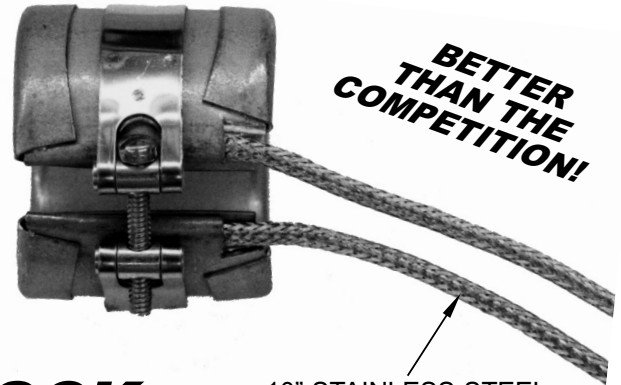

PREMIUM METRIC MICA HEATER BANDS

METRIC SIZED FOR PROPER FIT

- HIGH QUALITY INORGANIC SHEET MICA USED.
- MADE IN THE U.S.A.
- 10" BRAIDED STAINLESS STEEL LEADS.
- SPECIAL LOWER PROFILE BARREL NUT STRAP AND SCREWS USED. ADDS ONLY 7/32" TO OUTSIDE DIA. NO NUTS TO LOSE.
- LEADS EXIT AT END OF BAND WHICH BRINGS HEAT ZONE CLOSER TO THE GAP.
- REDUCES COLD SPOT!

BETTER THAN THE COMPETITION!

10" STAINLESS STEEL BRAIDED STANDARD

ALL IN STOCK

SIZES - I.D. x WIDTH		VOLTS	WATTS	PART NO.	QUANTITY PRICE EACH	
MILLIMETERS	INCHES				1 - 11	12+
30 x 30	1.181 x 1.181	120	100	M-41839-1	\$12.10	\$11.80
30 x 30	1.181 x 1.181	240	100	M-41840-1		
30 x 38	1.181 x 1.496	120	130	M-41841-1	\$12.10	\$11.80
30 x 38	1.181 x 1.496	240	130	M-41842-1		
35 x 16	1.378 x 0.630	240	60	M-41844-1	\$12.10	\$11.80
35 x 22	1.378 x 0.866	120	85	M-41845-1	\$12.10	\$11.80
35 x 22	1.378 x 0.866	240	85	M-41846-1		
35 x 25	1.378 x 0.984	120	100	M-41847-1	\$12.10	\$11.80
35 x 25	1.378 x 0.984	240	100	M-41848-1		
45 x 25	1.772 x 0.984	120	140	M-41849-1	\$12.10	\$11.80
45 x 25	1.772 x 0.984	240	140	M-41850-1		
45 x 30	1.772 x 1.181	120	250	M-41851-1	\$13.10	\$12.80
45 x 30	1.772 x 1.181	240	250	M-41852-1		
48 x 22	1.889 x 0.866	120	220	M-41853-1	\$12.10	\$11.80
48 x 22	1.889 x 0.866	240	220	M-41854-1		
50 x 18	1.969 x 0.709	120	120	M-41855-1	\$12.10	\$11.80
50 x 18	1.969 x 0.709	240	120	M-41856-1		
50 x 34	1.969 x 1.339	120	275	M-41857-1	\$14.45	\$14.15
50 x 34	1.969 x 1.339	240	275	M-41858-1		
52 x 34	2.047 x 1.339	120	200	M-41859-1	\$14.45	\$14.15
52 x 34	2.047 x 1.339	240	200	M-41860-1		
56 x 22	2.205 x 0.866	120	250	M-41861-1	\$14.25	\$14.00
56 x 22	2.205 x 0.866	240	250	M-41862-1		
60 x 22	2.362 x 0.866	120	275	M-41863-1	\$14.25	\$14.00
60 x 22	2.362 x 0.866	240	275	M-41864-1		
65 x 20	2.559 x 0.787	120	150	M-41865-1	\$14.25	\$14.00
65 x 20	2.559 x 0.787	240	150	M-41866-1		
65 x 22	2.559 x 0.866	120	275	M-41867-1	\$14.25	\$14.00
65 x 22	2.559 x 0.866	240	275	M-41868-1		