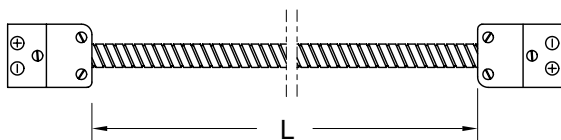

THERMOCOUPLE EXTENSIONS

AVAILABLE IN BOTH TYPE J OR TYPE K!

STAINLESS STEEL ARMOR

STAINLESS STEEL ARMOR TYPE J OR TYPE K

MALE PLUG - STAINLESS STEEL ARMOR

FEMALE PLUG - STAINLESS STEEL ARMOR

MALE PLUG - STAINLESS STEEL ARMOR - MALE PLUG

MALE PLUG - STAINLESS STEEL ARMOR - FEMALE PLUG

FEMALE PLUG - STAINLESS STEEL ARMOR - FEMALE PLUG

PART NO.	TYPE	L DIM LENGTH	PRICES	
			1-9	10+
AEM-48	J	48"	\$12.25	\$11.85
AEMK-48	K	48"	\$14.40	\$13.95
AEM-72	J	72"	\$14.55	\$14.05
AEMK-72	K	72"	\$17.45	\$16.85
AEM-120	J	120"	\$19.05	\$18.45
AEMK-120	K	120"	\$23.35	\$22.65
AEF-48	J	48"	\$17.50	\$11.85
AEFK-48	K	48"	\$14.40	\$13.95
AEF-72	J	72"	\$14.55	\$14.05
AEFK-72	K	72"	\$17.45	\$16.85
AEF-120	J	120"	\$19.05	\$18.45
AEFK-120	K	120"	\$23.35	\$22.65
AEMM-48	J	48"	\$17.45	\$16.90
AEMMK-48	K	48"	\$20.10	\$19.45
AEMM-72	J	72"	\$19.75	\$19.10
AEMMK-72	K	72"	\$23.15	\$22.35
AEMM-120	J	120"	\$24.30	\$23.50
AEMMK-120	K	120"	\$29.05	\$28.15
AEMF-48	J	48"	\$17.45	\$16.90
AEMFK-48	K	48"	\$20.10	\$19.45
AEMF-72	J	72"	\$19.75	\$19.10
AEMFK-72	K	72"	\$23.15	\$22.35
AEMF-120	J	120"	\$24.30	\$23.50
AEMFK-120	K	120"	\$29.05	\$28.15
AEFF-48	J	48"	\$17.45	\$16.90
AEFFK-48	K	48"	\$20.10	\$19.45
AEFF-72	J	72"	\$19.75	\$19.10
AEFFK-72	K	72"	\$23.15	\$22.35
AEFF-120	J	120"	\$24.30	\$23.50
AEFFK-120	K	120"	\$29.05	\$28.15