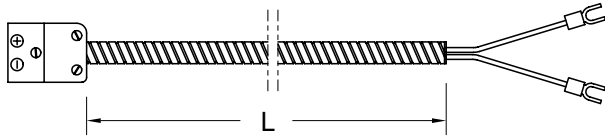

THERMOCOUPLE EXTENSIONS

AVAILABLE IN BOTH TYPE J OR TYPE K!

STAINLESS STEEL ARMOR

STAINLESS STEEL ARMOR TYPE J OR TYPE K

MALE PLUG - STAINLESS STEEL ARMOR

FEMALE PLUG - STAINLESS STEEL ARMOR

MALE PLUG - STAINLESS STEEL ARMOR - MALE PLUG

MALE PLUG - STAINLESS STEEL ARMOR - FEMALE PLUG

FEMALE PLUG - STAINLESS STEEL ARMOR - FEMALE PLUG

PART NO.	TYPE	L DIM LENGTH	PRICES	
			1-9	10+
AEM-48	J	48"	\$12.25	\$11.85
AEMK-48	K	48"	\$14.40	\$13.95
AEM-72	J	72"	\$14.55	\$14.05
AEMK-72	K	72"	\$17.45	\$16.85
AEM-120	J	120"	\$19.05	\$18.45
AEMK-120	K	120"	\$23.35	\$22.65
AEF-48	J	48"	\$17.50	\$11.85
AEFK-48	K	48"	\$14.40	\$13.95
AEF-72	J	72"	\$14.55	\$14.05
AEFK-72	K	72"	\$17.45	\$16.85
AEF-120	J	120"	\$19.05	\$18.45
AEFK-120	K	120"	\$23.35	\$22.65
AEMM-48	J	48"	\$17.45	\$16.90
AEMMK-48	K	48"	\$20.10	\$19.45
AEMM-72	J	72"	\$19.75	\$19.10
AEMMK-72	K	72"	\$23.15	\$22.35
AEMM-120	J	120"	\$24.30	\$23.50
AEMMK-120	K	120"	\$29.05	\$28.15
AEMF-48	J	48"	\$17.45	\$16.90
AEMFK-48	K	48"	\$20.10	\$19.45
AEMF-72	J	72"	\$19.75	\$19.10
AEMFK-72	K	72"	\$23.15	\$22.35
AEMF-120	J	120"	\$24.30	\$23.50
AEMFK-120	K	120"	\$29.05	\$28.15
AEFF-48	J	48"	\$17.45	\$16.90
AEFFK-48	K	48"	\$20.10	\$19.45
AEFF-72	J	72"	\$19.75	\$19.10
AEFFK-72	K	72"	\$23.15	\$22.35
AEFF-120	J	120"	\$24.30	\$23.50
AEFFK-120	K	120"	\$29.05	\$28.15