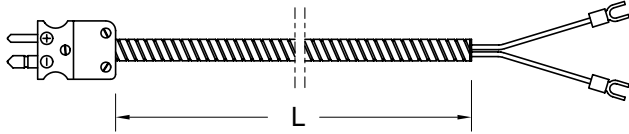

THERMOCOUPLE EXTENSIONS

AVAILABLE IN BOTH TYPE J OR TYPE K!

STAINLESS STEEL ARMOR

STAINLESS STEEL ARMOR TYPE J OR TYPE K

MALE PLUG - STAINLESS STEEL ARMOR

FEMALE PLUG - STAINLESS STEEL ARMOR

MALE PLUG - STAINLESS STEEL ARMOR - MALE PLUG

MALE PLUG - STAINLESS STEEL ARMOR - FEMALE PLUG

FEMALE PLUG - STAINLESS STEEL ARMOR - FEMALE PLUG

PART NO.	TYPE	L DIM LENGTH	PRICES	
			1-9	10+
AEM-48	J	48"	\$12.25	\$11.85
AEMK-48	K	48"	\$14.40	\$13.95
AEM-72	J	72"	\$14.55	\$14.05
AEMK-72	K	72"	\$17.45	\$16.85
AEM-120	J	120"	\$19.05	\$18.45
AEMK-120	K	120"	\$23.35	\$22.65
AEF-48	J	48"	\$17.50	\$11.85
AEFK-48	K	48"	\$14.40	\$13.95
AEF-72	J	72"	\$14.55	\$14.05
AEFK-72	K	72"	\$17.45	\$16.85
AEF-120	J	120"	\$19.05	\$18.45
AEFK-120	K	120"	\$23.35	\$22.65
AEMM-48	J	48"	\$17.45	\$16.90
AEMMK-48	K	48"	\$20.10	\$19.45
AEMM-72	J	72"	\$19.75	\$19.10
AEMMK-72	K	72"	\$23.15	\$22.35
AEMM-120	J	120"	\$24.30	\$23.50
AEMMK-120	K	120"	\$29.05	\$28.15
AEMF-48	J	48"	\$17.45	\$16.90
AEMFK-48	K	48"	\$20.10	\$19.45
AEMF-72	J	72"	\$19.75	\$19.10
AEMFK-72	K	72"	\$23.15	\$22.35
AEMF-120	J	120"	\$24.30	\$23.50
AEMFK-120	K	120"	\$29.05	\$28.15
AEFF-48	J	48"	\$17.45	\$16.90
AEFFK-48	K	48"	\$20.10	\$19.45
AEFF-72	J	72"	\$19.75	\$19.10
AEFFK-72	K	72"	\$23.15	\$22.35
AEFF-120	J	120"	\$24.30	\$23.50
AEFFK-120	K	120"	\$29.05	\$28.15