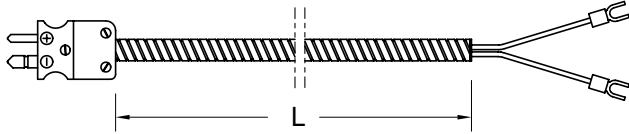

THERMOCOUPLE EXTENSIONS

AVAILABLE IN BOTH TYPE J OR TYPE K!

STAINLESS STEEL ARMOR

STAINLESS STEEL ARMOR TYPE J OR TYPE K

MALE PLUG - STAINLESS STEEL ARMOR

FEMALE PLUG - STAINLESS STEEL ARMOR

MALE PLUG - STAINLESS STEEL ARMOR - MALE PLUG

MALE PLUG - STAINLESS STEEL ARMOR - FEMALE PLUG

FEMALE PLUG - STAINLESS STEEL ARMOR - FEMALE PLUG

PART NO.	TYPE	L DIM LENGTH	PRICES	
			1-9	10+
AEM-48	J	48"	\$11.75	\$11.40
AEMK-48	K	48"	\$13.85	\$13.45
AEM-72	J	72"	\$13.95	\$13.50
AEMK-72	K	72"	\$16.75	\$16.20
AEM-120	J	120"	\$18.30	\$17.75
AEMK-120	K	120"	\$22.45	\$21.75
AEF-48	J	48"	\$16.80	\$11.40
AEFK-48	K	48"	\$13.85	\$13.45
AEF-72	J	72"	\$13.95	\$13.50
AEFK-72	K	72"	\$16.75	\$16.20
AEF-120	J	120"	\$18.30	\$17.75
AEFK-120	K	120"	\$22.45	\$21.75
AEMM-48	J	48"	\$16.80	\$16.25
AEMMK-48	K	48"	\$19.30	\$18.70
AEMM-72	J	72"	\$19.00	\$18.35
AEMMK-72	K	72"	\$22.25	\$21.50
AEMM-120	J	120"	\$23.35	\$22.60
AEMMK-120	K	120"	\$27.95	\$27.10
AEMF-48	J	48"	\$16.80	\$16.25
AEMFK-48	K	48"	\$19.30	\$18.70
AEMF-72	J	72"	\$19.00	\$18.35
AEMFK-72	K	72"	\$22.25	\$21.50
AEMF-120	J	120"	\$23.35	\$22.60
AEMFK-120	K	120"	\$27.95	\$27.10
AEFF-48	J	48"	\$16.80	\$16.25
AEFFK-48	K	48"	\$19.30	\$18.70
AEFF-72	J	72"	\$19.00	\$18.35
AEFFK-72	K	72"	\$22.25	\$21.50
AEFF-120	J	120"	\$23.35	\$22.60
AEFFK-120	K	120"	\$27.95	\$27.10