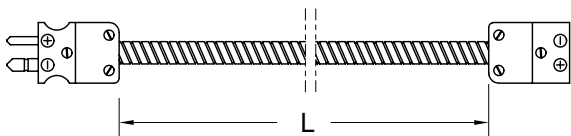

THERMOCOUPLE EXTENSIONS

AVAILABLE IN BOTH TYPE J OR TYPE K!

STAINLESS STEEL ARMOR

STAINLESS STEEL ARMOR TYPE J OR TYPE K

MALE PLUG - STAINLESS STEEL ARMOR

FEMALE PLUG - STAINLESS STEEL ARMOR

MALE PLUG - STAINLESS STEEL ARMOR - MALE PLUG

MALE PLUG - STAINLESS STEEL ARMOR - FEMALE PLUG

FEMALE PLUG - STAINLESS STEEL ARMOR - FEMALE PLUG

PART NO.	TYPE	L DIM LENGTH	PRICES	
			1-9	10+
AEM-48	J	48"	\$12.25	\$11.85
AEMK-48	K	48"	\$14.40	\$13.95
AEM-72	J	72"	\$14.55	\$14.05
AEMK-72	K	72"	\$17.45	\$16.85
AEM-120	J	120"	\$19.05	\$18.45
AEMK-120	K	120"	\$23.35	\$22.65
AEF-48	J	48"	\$17.50	\$11.85
AEFK-48	K	48"	\$14.40	\$13.95
AEF-72	J	72"	\$14.55	\$14.05
AEFK-72	K	72"	\$17.45	\$16.85
AEF-120	J	120"	\$19.05	\$18.45
AEFK-120	K	120"	\$23.35	\$22.65
AEMM-48	J	48"	\$17.45	\$16.90
AEMMK-48	K	48"	\$20.10	\$19.45
AEMM-72	J	72"	\$19.75	\$19.10
AEMMK-72	K	72"	\$23.15	\$22.35
AEMM-120	J	120"	\$24.30	\$23.50
AEMMK-120	K	120"	\$29.05	\$28.15
AEMF-48	J	48"	\$17.45	\$16.90
AEMFK-48	K	48"	\$20.10	\$19.45
AEMF-72	J	72"	\$19.75	\$19.10
AEMFK-72	K	72"	\$23.15	\$22.35
AEMF-120	J	120"	\$24.30	\$23.50
AEMFK-120	K	120"	\$29.05	\$28.15
AEFF-48	J	48"	\$17.45	\$16.90
AEFFK-48	K	48"	\$20.10	\$19.45
AEFF-72	J	72"	\$19.75	\$19.10
AEFFK-72	K	72"	\$23.15	\$22.35
AEFF-120	J	120"	\$24.30	\$23.50
AEFFK-120	K	120"	\$29.05	\$28.15