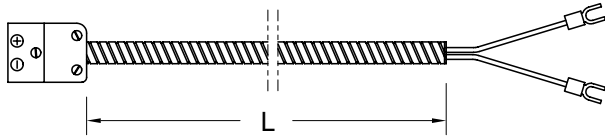

THERMOCOUPLE EXTENSIONS

AVAILABLE IN BOTH TYPE J OR TYPE K!

STAINLESS STEEL ARMOR

STAINLESS STEEL ARMOR TYPE J OR TYPE K

MALE PLUG - STAINLESS STEEL ARMOR

FEMALE PLUG - STAINLESS STEEL ARMOR

MALE PLUG - STAINLESS STEEL ARMOR - MALE PLUG

MALE PLUG - STAINLESS STEEL ARMOR - FEMALE PLUG

FEMALE PLUG - STAINLESS STEEL ARMOR - FEMALE PLUG

PART NO.	TYPE	L DIM LENGTH	PRICES	
			1-9	10+
AEM-48	J	48"	\$11.75	\$11.40
AEMK-48	K	48"	\$13.85	\$13.45
AEM-72	J	72"	\$13.95	\$13.50
AEMK-72	K	72"	\$16.75	\$16.20
AEM-120	J	120"	\$18.30	\$17.75
AEMK-120	K	120"	\$22.45	\$21.75
AEF-48	J	48"	\$16.80	\$11.40
AEFK-48	K	48"	\$13.85	\$13.45
AEF-72	J	72"	\$13.95	\$13.50
AEFK-72	K	72"	\$16.75	\$16.20
AEF-120	J	120"	\$18.30	\$17.75
AEFK-120	K	120"	\$22.45	\$21.75
AEMM-48	J	48"	\$16.80	\$16.25
AEMMK-48	K	48"	\$19.30	\$18.70
AEMM-72	J	72"	\$19.00	\$18.35
AEMMK-72	K	72"	\$22.25	\$21.50
AEMM-120	J	120"	\$23.35	\$22.60
AEMMK-120	K	120"	\$27.95	\$27.10
AEMF-48	J	48"	\$16.80	\$16.25
AEMFK-48	K	48"	\$19.30	\$18.70
AEMF-72	J	72"	\$19.00	\$18.35
AEMFK-72	K	72"	\$22.25	\$21.50
AEMF-120	J	120"	\$23.35	\$22.60
AEMFK-120	K	120"	\$27.95	\$27.10
AEFF-48	J	48"	\$16.80	\$16.25
AEFFK-48	K	48"	\$19.30	\$18.70
AEFF-72	J	72"	\$19.00	\$18.35
AEFFK-72	K	72"	\$22.25	\$21.50
AEFF-120	J	120"	\$23.35	\$22.60
AEFFK-120	K	120"	\$27.95	\$27.10