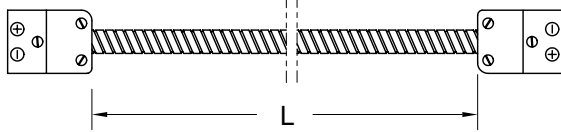

THERMOCOUPLE EXTENSIONS

AVAILABLE IN BOTH TYPE J OR TYPE K!

STAINLESS STEEL ARMOR

STAINLESS STEEL ARMOR TYPE J OR TYPE K

MALE PLUG - STAINLESS STEEL ARMOR

FEMALE PLUG - STAINLESS STEEL ARMOR

MALE PLUG - STAINLESS STEEL ARMOR - MALE PLUG

MALE PLUG - STAINLESS STEEL ARMOR - FEMALE PLUG

FEMALE PLUG - STAINLESS STEEL ARMOR - FEMALE PLUG

PART NO.	TYPE	L DIM LENGTH	PRICES	
			1-9	10+
AEM-48	J	48"	\$11.75	\$11.40
AEMK-48	K	48"	\$13.85	\$13.45
AEM-72	J	72"	\$13.95	\$13.50
AEMK-72	K	72"	\$16.75	\$16.20
AEM-120	J	120"	\$18.30	\$17.75
AEMK-120	K	120"	\$22.45	\$21.75
AEF-48	J	48"	\$16.80	\$11.40
AEFK-48	K	48"	\$13.85	\$13.45
AEF-72	J	72"	\$13.95	\$13.50
AEFK-72	K	72"	\$16.75	\$16.20
AEF-120	J	120"	\$18.30	\$17.75
AEFK-120	K	120"	\$22.45	\$21.75
AEMM-48	J	48"	\$16.80	\$16.25
AEMMK-48	K	48"	\$19.30	\$18.70
AEMM-72	J	72"	\$19.00	\$18.35
AEMMK-72	K	72"	\$22.25	\$21.50
AEMM-120	J	120"	\$23.35	\$22.60
AEMMK-120	K	120"	\$27.95	\$27.10
AEMF-48	J	48"	\$16.80	\$16.25
AEMFK-48	K	48"	\$19.30	\$18.70
AEMF-72	J	72"	\$19.00	\$18.35
AEMFK-72	K	72"	\$22.25	\$21.50
AEMF-120	J	120"	\$23.35	\$22.60
AEMFK-120	K	120"	\$27.95	\$27.10
AEFF-48	J	48"	\$16.80	\$16.25
AEFFK-48	K	48"	\$19.30	\$18.70
AEFF-72	J	72"	\$19.00	\$18.35
AEFFK-72	K	72"	\$22.25	\$21.50
AEFF-120	J	120"	\$23.35	\$22.60
AEFFK-120	K	120"	\$27.95	\$27.10