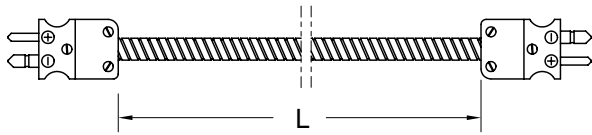

THERMOCOUPLE EXTENSIONS

AVAILABLE IN BOTH TYPE J OR TYPE K!

STAINLESS STEEL ARMOR

STAINLESS STEEL ARMOR TYPE J OR TYPE K

MALE PLUG - STAINLESS STEEL ARMOR

FEMALE PLUG - STAINLESS STEEL ARMOR

MALE PLUG - STAINLESS STEEL ARMOR - MALE PLUG

MALE PLUG - STAINLESS STEEL ARMOR - FEMALE PLUG

FEMALE PLUG - STAINLESS STEEL ARMOR - FEMALE PLUG

PART NO.	TYPE	L DIM LENGTH	PRICES	
			1-9	10+
AEM-48	J	48"	\$11.75	\$11.40
AEMK-48	K	48"	\$13.85	\$13.45
AEM-72	J	72"	\$13.95	\$13.50
AEMK-72	K	72"	\$16.75	\$16.20
AEM-120	J	120"	\$18.30	\$17.75
AEMK-120	K	120"	\$22.45	\$21.75
AEF-48	J	48"	\$16.80	\$11.40
AEFK-48	K	48"	\$13.85	\$13.45
AEF-72	J	72"	\$13.95	\$13.50
AEFK-72	K	72"	\$16.75	\$16.20
AEF-120	J	120"	\$18.30	\$17.75
AEFK-120	K	120"	\$22.45	\$21.75
AEMM-48	J	48"	\$16.80	\$16.25
AEMMK-48	K	48"	\$19.30	\$18.70
AEMM-72	J	72"	\$19.00	\$18.35
AEMMK-72	K	72"	\$22.25	\$21.50
AEMM-120	J	120"	\$23.35	\$22.60
AEMMK-120	K	120"	\$27.95	\$27.10
AEMF-48	J	48"	\$16.80	\$16.25
AEMFK-48	K	48"	\$19.30	\$18.70
AEMF-72	J	72"	\$19.00	\$18.35
AEMFK-72	K	72"	\$22.25	\$21.50
AEMF-120	J	120"	\$23.35	\$22.60
AEMFK-120	K	120"	\$27.95	\$27.10
AEFF-48	J	48"	\$16.80	\$16.25
AEFFK-48	K	48"	\$19.30	\$18.70
AEFF-72	J	72"	\$19.00	\$18.35
AEFFK-72	K	72"	\$22.25	\$21.50
AEFF-120	J	120"	\$23.35	\$22.60
AEFFK-120	K	120"	\$27.95	\$27.10