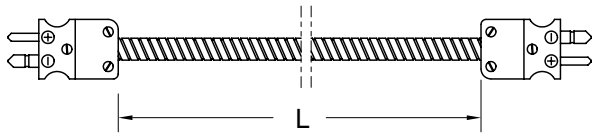

THERMOCOUPLE EXTENSIONS

AVAILABLE IN BOTH TYPE J OR TYPE K!

STAINLESS STEEL ARMOR

STAINLESS STEEL ARMOR TYPE J OR TYPE K

MALE PLUG - STAINLESS STEEL ARMOR

FEMALE PLUG - STAINLESS STEEL ARMOR

MALE PLUG - STAINLESS STEEL ARMOR - MALE PLUG

MALE PLUG - STAINLESS STEEL ARMOR - FEMALE PLUG

FEMALE PLUG - STAINLESS STEEL ARMOR - FEMALE PLUG

PART NO.	TYPE	L DIM LENGTH	PRICES	
			1-9	10+
AEM-48	J	48"	\$12.25	\$11.85
AEMK-48	K	48"	\$14.40	\$13.95
AEM-72	J	72"	\$14.55	\$14.05
AEMK-72	K	72"	\$17.45	\$16.85
AEM-120	J	120"	\$19.05	\$18.45
AEMK-120	K	120"	\$23.35	\$22.65
AEF-48	J	48"	\$17.50	\$11.85
AEFK-48	K	48"	\$14.40	\$13.95
AEF-72	J	72"	\$14.55	\$14.05
AEFK-72	K	72"	\$17.45	\$16.85
AEF-120	J	120"	\$19.05	\$18.45
AEFK-120	K	120"	\$23.35	\$22.65
AEMM-48	J	48"	\$17.45	\$16.90
AEMMK-48	K	48"	\$20.10	\$19.45
AEMM-72	J	72"	\$19.75	\$19.10
AEMMK-72	K	72"	\$23.15	\$22.35
AEMM-120	J	120"	\$24.30	\$23.50
AEMMK-120	K	120"	\$29.05	\$28.15
AEMF-48	J	48"	\$17.45	\$16.90
AEMFK-48	K	48"	\$20.10	\$19.45
AEMF-72	J	72"	\$19.75	\$19.10
AEMFK-72	K	72"	\$23.15	\$22.35
AEMF-120	J	120"	\$24.30	\$23.50
AEMFK-120	K	120"	\$29.05	\$28.15
AEFF-48	J	48"	\$17.45	\$16.90
AEFFK-48	K	48"	\$20.10	\$19.45
AEFF-72	J	72"	\$19.75	\$19.10
AEFFK-72	K	72"	\$23.15	\$22.35
AEFF-120	J	120"	\$24.30	\$23.50
AEFFK-120	K	120"	\$29.05	\$28.15