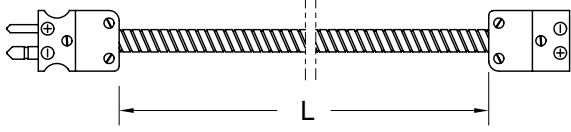

THERMOCOUPLE EXTENSIONS

AVAILABLE IN BOTH TYPE J OR TYPE K!

STAINLESS STEEL ARMOR

STAINLESS STEEL ARMOR TYPE J OR TYPE K

MALE PLUG - STAINLESS STEEL ARMOR

FEMALE PLUG - STAINLESS STEEL ARMOR

MALE PLUG - STAINLESS STEEL ARMOR - MALE PLUG

MALE PLUG - STAINLESS STEEL ARMOR - FEMALE PLUG

FEMALE PLUG - STAINLESS STEEL ARMOR - FEMALE PLUG

PART NO.	TYPE	L DIM LENGTH	PRICES	
			1-9	10+
AEM-48	J	48"	\$11.75	\$11.40
AEMK-48	K	48"	\$13.85	\$13.45
AEM-72	J	72"	\$13.95	\$13.50
AEMK-72	K	72"	\$16.75	\$16.20
AEM-120	J	120"	\$18.30	\$17.75
AEMK-120	K	120"	\$22.45	\$21.75
AEF-48	J	48"	\$16.80	\$11.40
AEFK-48	K	48"	\$13.85	\$13.45
AEF-72	J	72"	\$13.95	\$13.50
AEFK-72	K	72"	\$16.75	\$16.20
AEF-120	J	120"	\$18.30	\$17.75
AEFK-120	K	120"	\$22.45	\$21.75
AEMM-48	J	48"	\$16.80	\$16.25
AEMMK-48	K	48"	\$19.30	\$18.70
AEMM-72	J	72"	\$19.00	\$18.35
AEMMK-72	K	72"	\$22.25	\$21.50
AEMM-120	J	120"	\$23.35	\$22.60
AEMMK-120	K	120"	\$27.95	\$27.10
AEMF-48	J	48"	\$16.80	\$16.25
AEMFK-48	K	48"	\$19.30	\$18.70
AEMF-72	J	72"	\$19.00	\$18.35
AEMFK-72	K	72"	\$22.25	\$21.50
AEMF-120	J	120"	\$23.35	\$22.60
AEMFK-120	K	120"	\$27.95	\$27.10
AEFF-48	J	48"	\$16.80	\$16.25
AEFFK-48	K	48"	\$19.30	\$18.70
AEFF-72	J	72"	\$19.00	\$18.35
AEFFK-72	K	72"	\$22.25	\$21.50
AEFF-120	J	120"	\$23.35	\$22.60
AEFFK-120	K	120"	\$27.95	\$27.10