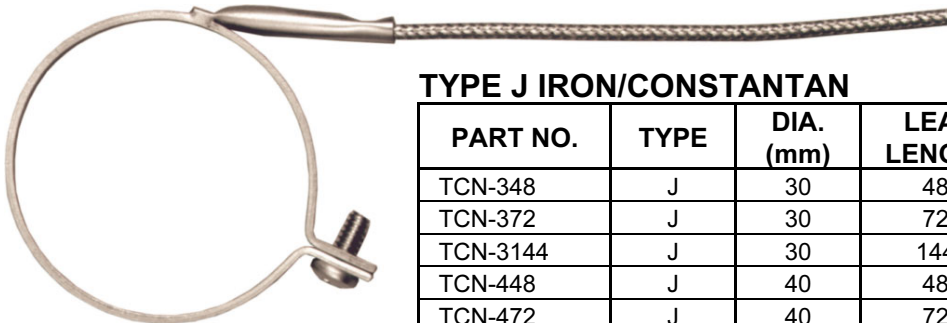

## STOCK O.E.M. REPLACEMENT

PPE Model 1890 Newbury Thermocouple has been designed to replace O.E.M. Type J Nozzle Thermocouples held in place with a set screw. Our T.C. junction is located to sense from the hole sides since the nozzle hole is a through hole and the T.C. can be inserted from either side. The probe is a 1/8" dia. 1" long x 90° bend with a spring strain relief and stainless steel braided leads.

PART NO.	DESCRIPTION	PRICES	
		1-9	10+
1890-48	NEWBURY THERMOCOUPLE 48" LENGTH OVERALL	\$9.55	\$9.30
1890-72	NEWBURY THERMOCOUPLE 72" LENGTH OVERALL	\$11.15	\$10.85
1890-96	NEWBURY THERMOCOUPLE 96" LENGTH OVERALL	\$13.30	\$12.95

### O.E.M. TYPE

NOTE: 40mm also fits 1-1/2" dia.  
Band is 3/16" wide