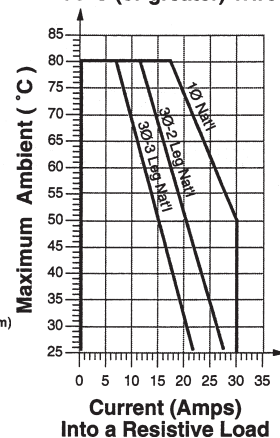

Style B

DIN-A-MITE Ratings at 100% On 75°C (or greater) Wire

PLASTIC PROCESS EQUIPMENT, INC.

8303 CORPORATE PARK DRIVE
MACEDONIA, OHIO 44056
216-367-7000 • FAX: 216-367-7022
TOLL FREE: 800-321-0562

6385 MONTESSOURI STREET
LAS VEGAS, NEVADA 89113
702-433-6385 • FAX: 702-433-6388
TOLL FREE: 800-258-8877

www.ppe.com
e-mail: sales@ppe.com

Toll Free: USA, Canada & Mexico
800-362-0706

Order Fax: 800-223-8305