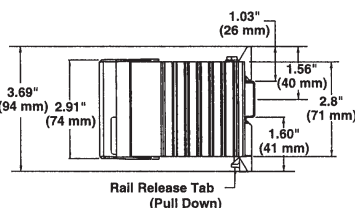

STYLE A - Single Phase, 18A

| PART NO. | CAPACITY | OUTPUT VOLTAGE | PHASE | PRICE |
|----------------|----------|----------------|-------|----------|
| DA10-24F0-0000 | 18A | 120-240VAC | 1Ø | \$203.00 |
| DA10-60F0-0000 | 18A | 277-600VAC | 1Ø | \$211.00 |

Style A

DIN-A-MITE Ratings at 100% On

STYLE B - Single and Three Phase, up to 35A

| PART NO. | CAPACITY | OUTPUT VOLTAGE | PHASE | PRICE |
|----------------|----------|----------------|---------|----------|
| DB10-24F0-0000 | 35A | 120-240VAC | 1Ø | \$268.00 |
| DB10-60F0-0000 | 35A | 277-600VAC | 1Ø | \$276.00 |
| DB20-24F0-0000 | 25A | 120-240VAC | 3Ø-2LEG | \$313.00 |
| DB20-60F0-0000 | 25A | 277-600VAC | 3Ø-2LEG | \$329.00 |
| DB30-24F0-0000 | 17A | 120-240VAC | 3Ø-3LEG | \$381.00 |
| DB30-60F0-0000 | 17A | 277-600VAC | 3Ø-3LEG | \$405.00 |