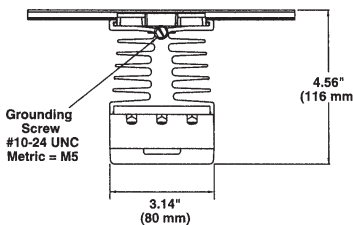

STYLE A - Single Phase, 18A

| PART NO. | CAPACITY | OUTPUT VOLTAGE | PHASE | PRICE |
|----------------|----------|----------------|-------|----------|
| DA10-24F0-0000 | 18A | 120-240VAC | 1Ø | \$203.00 |
| DA10-60F0-0000 | 18A | 277-600VAC | 1Ø | \$211.00 |

Style A

DIN-A-MITE Ratings at 100% On

STYLE B - Single and Three Phase, up to 35A

| PART NO. | CAPACITY | OUTPUT VOLTAGE | PHASE | PRICE |
|----------------|----------|----------------|---------|----------|
| DB10-24F0-0000 | 35A | 120-240VAC | 1Ø | \$268.00 |
| DB10-60F0-0000 | 35A | 277-600VAC | 1Ø | \$276.00 |
| DB20-24F0-0000 | 25A | 120-240VAC | 3Ø-2LEG | \$313.00 |
| DB20-60F0-0000 | 25A | 277-600VAC | 3Ø-2LEG | \$329.00 |
| DB30-24F0-0000 | 17A | 120-240VAC | 3Ø-3LEG | \$381.00 |
| DB30-60F0-0000 | 17A | 277-600VAC | 3Ø-3LEG | \$405.00 |