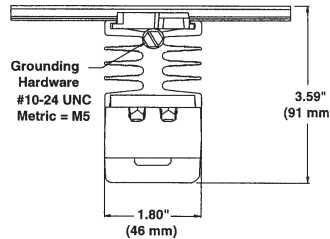

WATLOW DIN-A-MITE® POWER CONTROLS

SCR POWER CONTROLS

Style A

Style B

Style C

Style D

FEATURES AND BENEFITS

- DIN rail or surface mountable.
- Compact design with integrated heat sink.
- Variable time base provides the tightest temperature control possible.
- Works with 4-20mA output temperature controls.
- Extends heater life.
- Allows use of higher than normal watt densities.

STYLE A - Single Phase, 18A

| PART NO. | CAPACITY | OUTPUT VOLTAGE | PHASE | PRICE |
|----------------|----------|----------------|-------|----------|
| DA10-24F0-0000 | 18A | 120-240VAC | 1Ø | \$203.00 |
| DA10-60F0-0000 | 18A | 277-600VAC | 1Ø | \$211.00 |

Style A

DIN-A-MITE Ratings at 100% On

STYLE B - Single and Three Phase, up to 35A

| PART NO. | CAPACITY | OUTPUT VOLTAGE | PHASE | PRICE |
|----------------|----------|----------------|---------|----------|
| DB10-24F0-0000 | 35A | 120-240VAC | 1Ø | \$268.00 |
| DB10-60F0-0000 | 35A | 277-600VAC | 1Ø | \$276.00 |
| DB20-24F0-0000 | 25A | 120-240VAC | 3Ø-2LEG | \$313.00 |
| DB20-60F0-0000 | 25A | 277-600VAC | 3Ø-2LEG | \$329.00 |
| DB30-24F0-0000 | 17A | 120-240VAC | 3Ø-3LEG | \$381.00 |
| DB30-60F0-0000 | 17A | 277-600VAC | 3Ø-3LEG | \$405.00 |