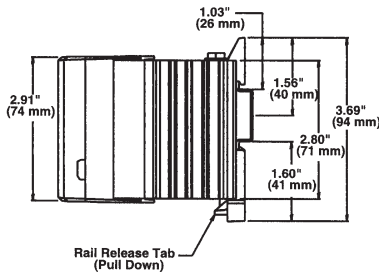

WATLOW DIN-A-MITE® POWER CONTROLS

SCR POWER CONTROLS

Style A

Style B

Style C

Style D

FEATURES AND BENEFITS

- DIN rail or surface mountable.
- Compact design with integrated heat sink.
- Variable time base provides the tightest temperature control possible.
- Works with 4-20mA output temperature controls.
- Extends heater life.
- Allows use of higher than normal watt densities.

STYLE A - Single Phase, 18A

| PART NO. | CAPACITY | OUTPUT VOLTAGE | PHASE | PRICE |
|----------------|----------|----------------|-------|----------|
| DA10-24F0-0000 | 18A | 120-240VAC | 1Ø | \$203.00 |
| DA10-60F0-0000 | 18A | 277-600VAC | 1Ø | \$211.00 |

Style A

DIN-A-MITE Ratings at 100% On

STYLE B - Single and Three Phase, up to 35A

| PART NO. | CAPACITY | OUTPUT VOLTAGE | PHASE | PRICE |
|----------------|----------|----------------|---------|----------|
| DB10-24F0-0000 | 35A | 120-240VAC | 1Ø | \$268.00 |
| DB10-60F0-0000 | 35A | 277-600VAC | 1Ø | \$276.00 |
| DB20-24F0-0000 | 25A | 120-240VAC | 3Ø-2LEG | \$313.00 |
| DB20-60F0-0000 | 25A | 277-600VAC | 3Ø-2LEG | \$329.00 |
| DB30-24F0-0000 | 17A | 120-240VAC | 3Ø-3LEG | \$381.00 |
| DB30-60F0-0000 | 17A | 277-600VAC | 3Ø-3LEG | \$405.00 |