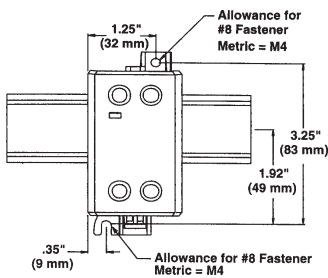

WATLOW DIN-A-MITE® POWER CONTROLS

SCR POWER CONTROLS

Style A

Style B

Style C

Style D

FEATURES AND BENEFITS

- DIN rail or surface mountable.
- Compact design with integrated heat sink.
- Variable time base provides the tightest temperature control possible.
- Works with 4-20mA output temperature controls.
- Extends heater life.
- Allows use of higher than normal watt densities.

STYLE A - Single Phase, 18A

| PART NO. | CAPACITY | OUTPUT VOLTAGE | PHASE | PRICE |
|----------------|----------|----------------|-------|----------|
| DA10-24F0-0000 | 18A | 120-240VAC | 1Ø | \$203.00 |
| DA10-60F0-0000 | 18A | 277-600VAC | 1Ø | \$211.00 |

Style A

DIN-A-MITE Ratings at 100% On

STYLE B - Single and Three Phase, up to 35A

| PART NO. | CAPACITY | OUTPUT VOLTAGE | PHASE | PRICE |
|----------------|----------|----------------|---------|----------|
| DB10-24F0-0000 | 35A | 120-240VAC | 1Ø | \$268.00 |
| DB10-60F0-0000 | 35A | 277-600VAC | 1Ø | \$276.00 |
| DB20-24F0-0000 | 25A | 120-240VAC | 3Ø-2LEG | \$313.00 |
| DB20-60F0-0000 | 25A | 277-600VAC | 3Ø-2LEG | \$329.00 |
| DB30-24F0-0000 | 17A | 120-240VAC | 3Ø-3LEG | \$381.00 |
| DB30-60F0-0000 | 17A | 277-600VAC | 3Ø-3LEG | \$405.00 |