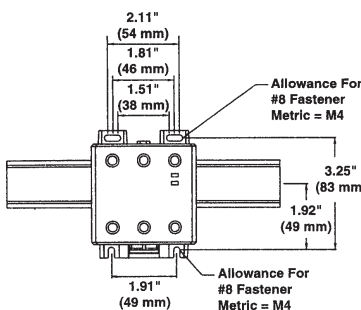

STYLE A - Single Phase, 18A

| PART NO. | CAPACITY | OUTPUT VOLTAGE | PHASE | PRICE |
|----------------|----------|----------------|-------|----------|
| DA10-24F0-0000 | 18A | 120-240VAC | 1Ø | \$203.00 |
| DA10-60F0-0000 | 18A | 277-600VAC | 1Ø | \$211.00 |

Style A

DIN-A-MITE Ratings at 100% On

STYLE B - Single and Three Phase, up to 35A

| PART NO. | CAPACITY | OUTPUT VOLTAGE | PHASE | PRICE |
|----------------|----------|----------------|---------|----------|
| DB10-24F0-0000 | 35A | 120-240VAC | 1Ø | \$268.00 |
| DB10-60F0-0000 | 35A | 277-600VAC | 1Ø | \$276.00 |
| DB20-24F0-0000 | 25A | 120-240VAC | 3Ø-2LEG | \$313.00 |
| DB20-60F0-0000 | 25A | 277-600VAC | 3Ø-2LEG | \$329.00 |
| DB30-24F0-0000 | 17A | 120-240VAC | 3Ø-3LEG | \$381.00 |
| DB30-60F0-0000 | 17A | 277-600VAC | 3Ø-3LEG | \$405.00 |