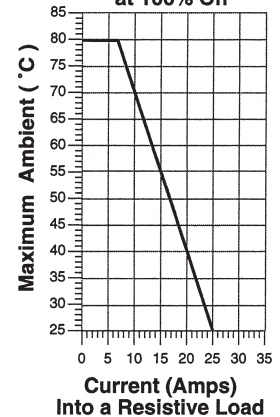

WATLOW DIN-A-MITE® POWER CONTROLS

SCR POWER CONTROLS

Style A

Style B

Style C

Style D

FEATURES AND BENEFITS

- DIN rail or surface mountable.
- Compact design with integrated heat sink.
- Variable time base provides the tightest temperature control possible.
- Works with 4-20mA output temperature controls.
- Extends heater life.
- Allows use of higher than normal watt densities.

GENERAL DESCRIPTION

When used in conjunction with a 4-20mA output temperature controller, SCR Power Controllers provide the tightest temperature control available. By controlling each cycle (60 per second), an SCR Power Controller can vary the effective power to a heater, providing a dimmer switch effect (called cycle proportioning). This places less thermal stress on heaters than traditional temperature controls, which are either full on or full off. In addition to increasing heater life, this also reduces or eliminates over/undershooting.

STYLE A - Single Phase, 18A

| PART NO. | CAPACITY | OUTPUT VOLTAGE | PHASE | PRICE |
|----------------|----------|----------------|-------|----------|
| DA10-24F0-0000 | 18A | 120-240VAC | 1Ø | \$203.00 |
| DA10-60F0-0000 | 18A | 277-600VAC | 1Ø | \$211.00 |

Style A

DIN-A-MITE Ratings at 100% On

STYLE B - Single and Three Phase, up to 35A

| PART NO. | CAPACITY | OUTPUT VOLTAGE | PHASE | PRICE |
|----------------|----------|----------------|---------|----------|
| DB10-24F0-0000 | 35A | 120-240VAC | 1Ø | \$268.00 |
| DB10-60F0-0000 | 35A | 277-600VAC | 1Ø | \$276.00 |
| DB20-24F0-0000 | 25A | 120-240VAC | 3Ø-2LEG | \$313.00 |
| DB20-60F0-0000 | 25A | 277-600VAC | 3Ø-2LEG | \$329.00 |
| DB30-24F0-0000 | 17A | 120-240VAC | 3Ø-3LEG | \$381.00 |
| DB30-60F0-0000 | 17A | 277-600VAC | 3Ø-3LEG | \$405.00 |