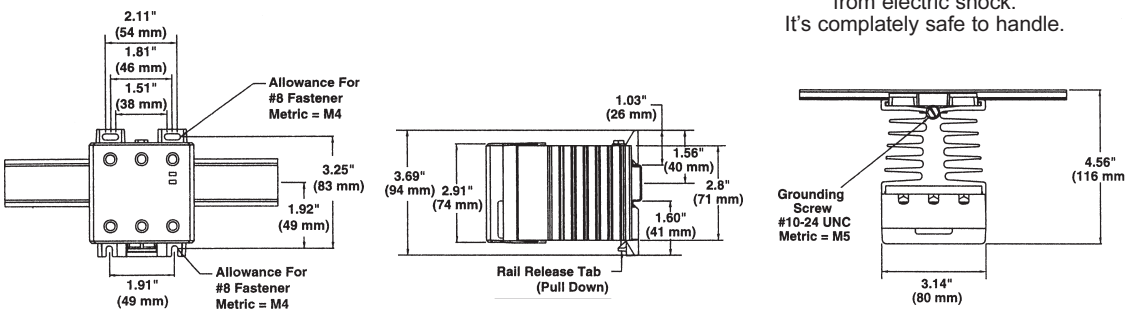

STYLE B - Single and Three Phase, up to 35A

PART NO.	CAPACITY	OUTPUT VOLTAGE	PHASE	PRICE
DB10-24F0-0000	35A	120-240VAC	1Ø	$165.40
DB10-60F0-0000	35A	277-600VAC	1Ø	171.00
DB20-24F0-0000	25A	120-240VAC	3Ø-2LEG	192.15
DB20-60F0-0000	25A	277-600VAC	3Ø-2LEG	203.17
DB30-24F0-0000	17A	120-240VAC	3Ø-3LEG	232.60
DB30-60F0-0000	17A	277-600VAC	3Ø-3LEG	249.15

SAFE TO HANDLE
The DIN-A-MITE's touch-safe exterior protects hands from electric shock. It's completely safe to handle.