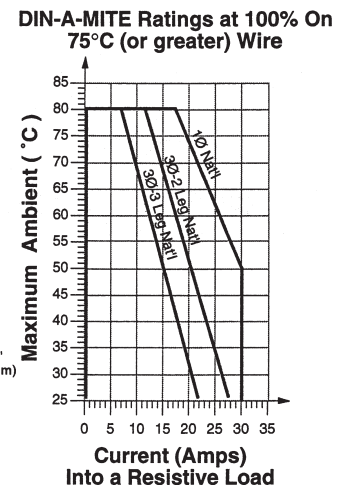

Style B

SBL Burst Firing Card - Connect the SBL Burst Firing Card to any industry standard, DC input solid state relay and a 4-20mA output temperature controller for a low-cost SCR solution. Part Number SBL $116.00

PLASTIC PROCESS EQUIPMENT, INC.

6385 Montessouri Street, Las Vegas, Nevada 89113
702-433-6385 • 800-258-8877 • Fax: 702-433-6388

11218 Challenger Avenue, Odessa, Florida 33556
727-834-8888 • 800-282-6783 • Fax: 727-834-8873

8303 CORPORATE PARK DRIVE, MACEDONIA (Cleveland), OHIO 44056, USA

216-367-7000 • Toll Free: 800-321-0562 • Fax: 216-367-7022 • Order Fax: 800-223-8305

www.ppe.com • e-mail: sales@ppe.com

Toll Free: USA, Canada & Mexico
800-362-0706