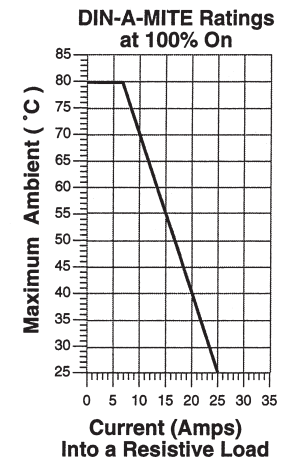

### GENERAL DESCRIPTION

When used in conjunction with a 4-20mA output temperature controller, SCR Power Controllers provide the tightest temperature control available. By controlling each cycle (60 per second), an SCR Power Controller can vary the effective power to a heater, providing a dimmer switch effect (called cycle proportioning). This places less thermal stress on heaters than traditional temperature controls, which are either full on or full off. In addition to increasing heater life, this also reduces or eliminates over/undershooting.

### STYLE A - Single Phase, 18A

PART NO.	CAPACITY	OUTPUT VOLTAGE	PHASE	PRICE
DA10-24F0-0000	18A	120-240VAC	1Ø	\$126.80
DA10-60F0-0000	18A	277-600VAC	1Ø	132.40

### STYLE B - Single and Three Phase, up to 35A

PART NO.	CAPACITY	OUTPUT VOLTAGE	PHASE	PRICE
DB10-24F0-0000	35A	120-240VAC	1Ø	\$165.40
DB10-60F0-0000	35A	277-600VAC	1Ø	171.00
DB20-24F0-0000	25A	120-240VAC	3Ø-2LEG	192.15
DB20-60F0-0000	25A	277-600VAC	3Ø-2LEG	203.17
DB30-24F0-0000	17A	120-240VAC	3Ø-3LEG	232.60
DB30-60F0-0000	17A	277-600VAC	3Ø-3LEG	249.15