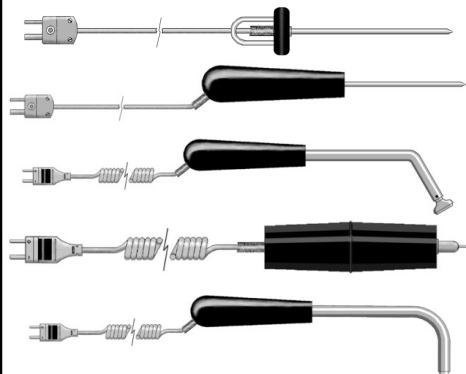

**MELT BOLT THERMOCOUPLES  
FIXED & RETRACTABLE**

**POLARIZED PANEL JACKS  
PLUGS & ADAPTORS**

**T.C. BAYONET ADAPTORS**

**DIGITAL TEMP. INDICATORS**

**18 TYPES OF PROBES**

**LARGEST STOCK & VARIETY OF  
THERMOCOUPLE LEAD WIRES  
TYPES J, K or RTD**