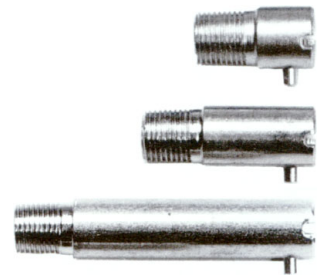

# THERMOCOUPLES AND ACCESSORIES

AMERICAN  
METRIC  
Types J, K  
or RTD  
and all other  
specials

**ADJUSTABLE DEPTH  
THERMOCOUPLE**

**HOT MELT  
NOZZLE THERMOCOUPLES**

**SPADE TYPE SURFACE  
THERMOCOUPLES**

**MELT BOLT THERMOCOUPLES  
FIXED & RETRACTABLE**

**POLARIZED PANEL JACKS  
PLUGS & ADAPTORS**

**T.C. BAYONET ADAPTORS**

**DIGITAL TEMP. INDICATORS**

**18 TYPES OF PROBES**

**LARGEST STOCK & VARIETY OF  
THERMOCOUPLE LEAD WIRES  
TYPES J, K or RTD**