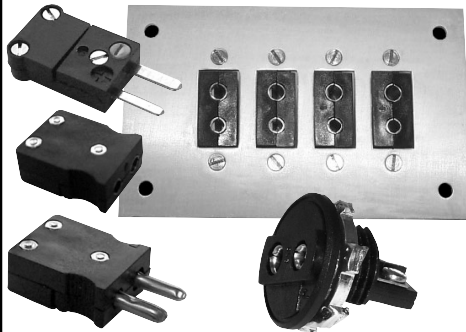

# THERMOCOUPLES AND ACCESSORIES

AMERICAN  
METRIC  
Types J, K  
or RTD  
and all other  
specials

**ADJUSTABLE DEPTH  
THERMOCOUPLE**

**HOT MELT  
NOZZLE THERMOCOUPLES**

**SPADE TYPE SURFACE  
THERMOCOUPLES**

**MELT BOLT THERMOCOUPLES  
FIXED & RETRACTABLE**

**POLARIZED PANEL JACKS  
PLUGS & ADAPTORS**

**T.C. BAYONET ADAPTORS**

**DIGITAL TEMP. INDICATORS**

**18 TYPES OF PROBES**

**LARGEST STOCK & VARIETY OF  
THERMOCOUPLE LEAD WIRES  
TYPES J, K or RTD**