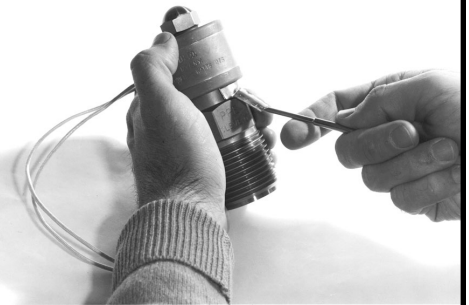

# THERMOCOUPLES AND ACCESSORIES

AMERICAN  
METRIC  
Types J, K  
or RTD  
and all other  
specials

**ADJUSTABLE DEPTH  
THERMOCOUPLE**

**HOT MELT  
NOZZLE THERMOCOUPLES**

**SPADE TYPE SURFACE  
THERMOCOUPLES**