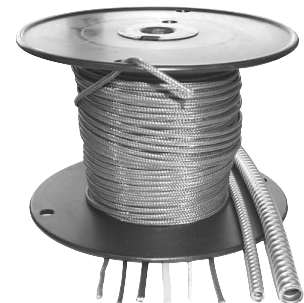

# THERMOCOUPLES AND ACCESSORIES

AMERICAN  
METRIC  
Types J, K  
or RTD  
and all other  
specials

**ADJUSTABLE DEPTH  
THERMOCOUPLE**

**HOT MELT  
NOZZLE THERMOCOUPLES**

**SPADE TYPE SURFACE  
THERMOCOUPLES**

**MELT BOLT THERMOCOUPLES  
FIXED & RETRACTABLE**

**POLARIZED PANEL JACKS  
PLUGS & ADAPTORS**

**T.C. BAYONET ADAPTORS**

**DIGITAL TEMP. INDICATORS**

**18 TYPES OF PROBES**

**LARGEST STOCK & VARIETY OF  
THERMOCOUPLE LEAD WIRES  
TYPES J, K or RTD**