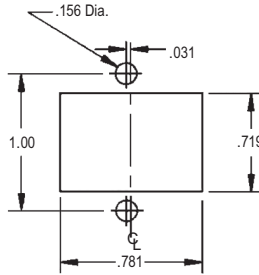

JONES PLUGS/SOCKETS

4 PIN CONNECTORS

- Compatible with Cinch Series 300.
- 10 A Capacity
- Up to 250 VAC
- Use in Cable-to-Panel and Cable-to-Cable applications.
- Polarized to prevent incorrect insertion.
- Max Operating Temp: 215°F (102°C)
- Designed for medium & light duty applications.
- Cable clamps included.

4 Contact Polarizing Pattern

P-304-CCT

Panel Cut Out Dimensions

S-304-AB

S-304-CCT

PART NO.	DESCRIPTION	QUANTITY PRICES		
		1-9	10-99	100+
P-304-CCT	4 PIN PLUG WITH STRAIN RELIEF	\$4.45	\$3.85	\$3.25
S-304-AB	4 PIN SOCKET WITH ANGLE BRACKET	\$2.95	\$2.45	\$1.95
S-304-CCT	4 PIN SOCKET WITH STRAIN RELIEF	\$4.15	\$3.55	\$2.95