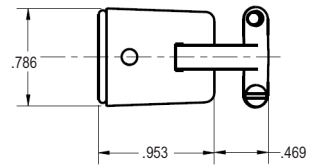

JONES PLUGS/SOCKETS

4 PIN CONNECTORS

- Compatible with Cinch Series 300.
- 10 A Capacity
- Up to 250 VAC
- Use in Cable-to-Panel and Cable-to-Cable applications.
- Polarized to prevent incorrect insertion.
- Max Operating Temp: 215°F (102°C)
- Designed for medium & light duty applications.
- Cable clamps included.

4 Contact Polarizing Pattern

P-304-CCT

Panel Cut Out Dimensions

S-304-AB

S-304-CCT

PART NO.	DESCRIPTION	QUANTITY PRICES		
		1-9	10-99	100+
P-304-CCT	4 PIN PLUG WITH STRAIN RELIEF	\$4.45	\$3.85	\$3.25
S-304-AB	4 PIN SOCKET WITH ANGLE BRACKET	\$2.95	\$2.45	\$1.95
S-304-CCT	4 PIN SOCKET WITH STRAIN RELIEF	\$4.15	\$3.55	\$2.95