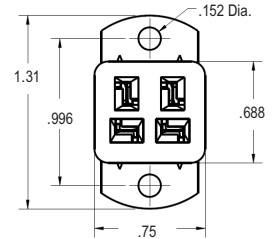

JONES PLUGS/SOCKETS

4 PIN CONNECTORS

- Compatible with Cinch Series 300.
- 10 A Capacity
- Up to 250 VAC
- Use in Cable-to-Panel and Cable-to-Cable applications.
- Polarized to prevent incorrect insertion.
- Max Operating Temp: 215°F (102°C)
- Designed for medium & light duty applications.
- Cable clamps included.

4 Contact Polarizing Pattern

P-304-CCT

Panel Cut Out Dimensions

S-304-AB

S-304-CCT

PART NO.	DESCRIPTION	QUANTITY PRICES		
		1-9	10-99	100+
P-304-CCT	4 PIN PLUG WITH STRAIN RELIEF	\$4.45	\$3.85	\$3.25
S-304-AB	4 PIN SOCKET WITH ANGLE BRACKET	\$2.95	\$2.45	\$1.95
S-304-CCT	4 PIN SOCKET WITH STRAIN RELIEF	\$4.15	\$3.55	\$2.95