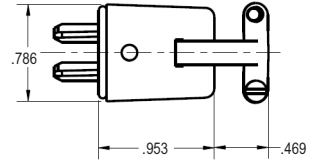

JONES PLUGS/SOCKETS

4 PIN CONNECTORS

- Compatible with Cinch Series 300.
- 10 A Capacity
- Up to 250 VAC
- Use in Cable-to-Panel and Cable-to-Cable applications.
- Polarized to prevent incorrect insertion.
- Max Operating Temp: 215°F (102°C)
- Designed for medium & light duty applications.
- Cable clamps included.

4 Contact Polarizing Pattern

P-304-CCT

Panel Cut Out Dimensions

S-304-AB

S-304-CCT

PART NO.	DESCRIPTION	QUANTITY PRICES		
		1-9	10-99	100+
P-304-CCT	4 PIN PLUG WITH STRAIN RELIEF	\$4.45	\$3.85	\$3.25
S-304-AB	4 PIN SOCKET WITH ANGLE BRACKET	\$2.95	\$2.45	\$1.95
S-304-CCT	4 PIN SOCKET WITH STRAIN RELIEF	\$4.15	\$3.55	\$2.95