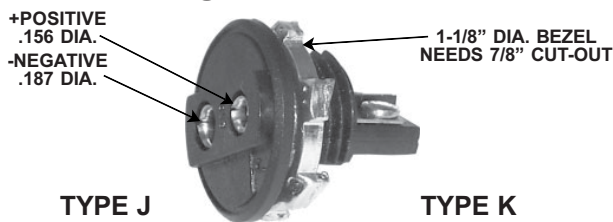

ROUND PANEL JACKS

STANDARD