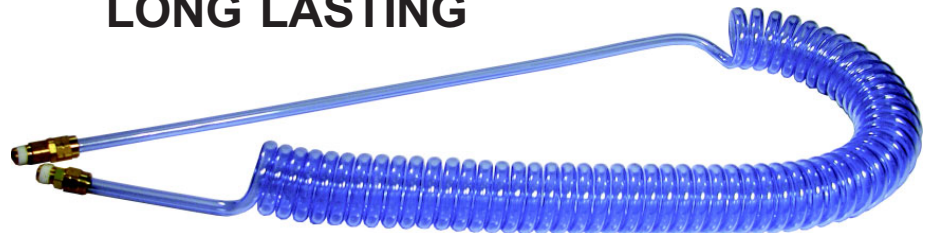

WORKING P.S.I.	BURST P.S.I.	TEMP °F
140	420	-68°F to +140°F

HOSE SIZE (ID)	PART NO.	WORKING LENGTH (FEET)	PRICE EA. (INCLUDES MALE NPT)
1/4"	AVFS64TBLU010	10'	$13.00
1/4"	AVFS64TBLU015	15'	$14.80
1/4"	AVFS64TBLU020	20'	$16.80
1/4"	AVFS64TBLU025	25'	$18.70
3/8"	AVFS86TBLU020	20'	$33.50

PLASTIC PROCESS EQUIPMENT, INC.

6385 Montessouri Street, Las Vegas, Nevada 89113
PPE WEST 702-433-6385 • 800-258-8877 • Fax: 702-433-6388

11218 Challenger Avenue, Odessa, Florida 33556
PPE SOUTH 727-834-8888 • 800-282-6783 • Fax: 727-834-8873

8303 CORPORATE PARK DRIVE, MACEDONIA (Cleveland), OHIO 44056, USA

216-367-7000 • Toll Free: 800-321-0562 • Fax: 216-367-7022 • Order Fax: 800-223-8305

www.ppe.com • e-mail: sales@ppe.com

Toll Free: USA, Canada & Mexico
800-362-0706