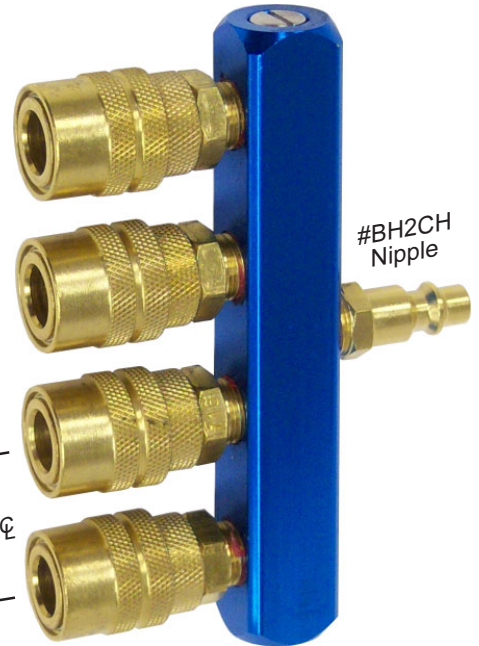

AIR LINE SPLITTERS

ASSEMBLED WITH COUPLERS & NIPPLES

6 MODELS

- Valved Shut-Off Couplers.
- Anodized Aluminum Bodies
- All Brass Fittings Included
- Operating Pressure, Max. 150 P.S.I.
- Fits 20 & 30 Series Fittings

2 OUTLET MODEL
Part No. MA214

3 OUTLET MODEL
Part No. MA314

4 OUTLET MODEL
Part No. MA414

5 OUTLET MODEL
Part No. MA514

2 OUTLET ROUND MODEL
Part No. MA2R14

3 OUTLET ROUND MODEL
Part No. MA3R14

SPARE COUPLERS & NIPPLE

- Series 20 Brass Nipple
Part No. BH2CH \$1.15 ea.
- Series 20 Brass Coupler
Part No. B22H-BC \$3.25 ea.
- OR -
- Series 20 Brass Coupler
Part No. B22H \$5.00 ea.

OUTLETS	WIDTH OR DIA.	PART NO.	PRICES EA.	
			1-11	12+
2	2-1/2"	MA214	\$11.50	\$10.90
3	3-3/4"	MA314	\$16.60	\$16.00
4	5-1/8"	MA414	\$20.25	\$19.25
5	6-1/4"	MA514	\$26.00	\$24.80
2 Round	1-1/2" Dia.	MA2R14	\$12.20	\$11.60
3 Round	1-1/2" Dia.	MA3R14	\$15.95	\$15.15