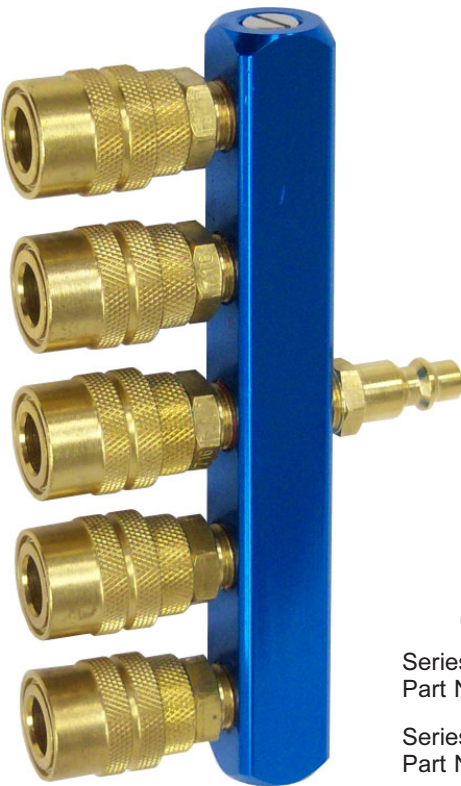

AIR LINE SPLITTERS

ASSEMBLED WITH COUPLERS & NIPPLES

6 MODELS

- Valved Shut-Off Couplers.
- Anodized Aluminum Bodies
- All Brass Fittings Included
- Operating Pressure, Max. 150 P.S.I.
- Fits 20 & 30 Series Fittings

2 OUTLET MODEL
Part No. MA214

3 OUTLET MODEL
Part No. MA314

4 OUTLET MODEL
Part No. MA414

5 OUTLET MODEL
Part No. MA514

2 OUTLET ROUND MODEL
Part No. MA2R14

3 OUTLET ROUND MODEL
Part No. MA3R14

SPARE COUPLERS & NIPPLE

- Series 20 Brass Nipple
Part No. BH2CH \$1.15 ea.
- Series 20 Brass Coupler
Part No. B22H-BC \$3.25 ea.
- OR -
- Series 20 Brass Coupler
Part No. B22H \$5.00 ea.

OUTLETS	WIDTH OR DIA.	PART NO.	PRICES EA.	
			1-11	12+
2	2-1/2"	MA214	\$11.50	\$10.90
3	3-3/4"	MA314	\$16.60	\$16.00
4	5-1/8"	MA414	\$20.25	\$19.25
5	6-1/4"	MA514	\$26.00	\$24.80
2 Round	1-1/2" Dia.	MA2R14	\$12.20	\$11.60
3 Round	1-1/2" Dia.	MA3R14	\$15.95	\$15.15