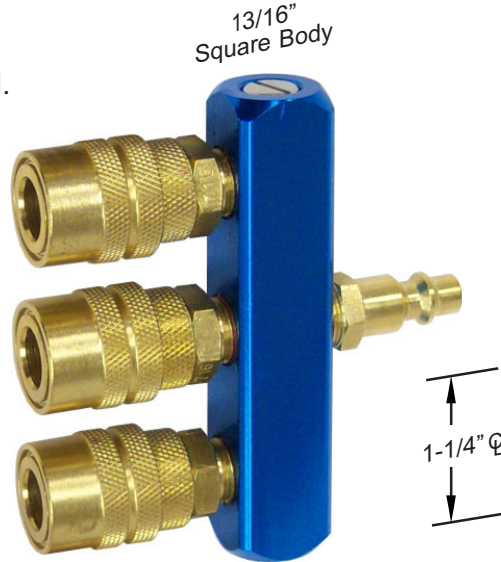

AIR LINE SPLITTERS

ASSEMBLED WITH COUPLERS & NIPPLES

6 MODELS

- Valved Shut-Off Couplers.
- Anodized Aluminum Bodies
- All Brass Fittings Included
- Operating Pressure, Max. 150 P.S.I.
- Fits 20 & 30 Series Fittings

2 OUTLET MODEL
Part No. MA214

3 OUTLET MODEL
Part No. MA314

4 OUTLET MODEL
Part No. MA414

5 OUTLET MODEL
Part No. MA514

2 OUTLET ROUND MODEL
Part No. MA2R14

3 OUTLET ROUND MODEL
Part No. MA3R14

SPARE COUPLERS & NIPPLE

- Series 20 Brass Nipple
Part No. BH2CH \$1.15 ea.
- Series 20 Brass Coupler
Part No. B22H-BC \$3.25 ea.
- OR -
- Series 20 Brass Coupler
Part No. B22H \$5.00 ea.

OUTLETS	WIDTH OR DIA.	PART NO.	PRICES EA.	
			1-11	12+
2	2-1/2"	MA214	\$11.50	\$10.90
3	3-3/4"	MA314	\$16.60	\$16.00
4	5-1/8"	MA414	\$20.25	\$19.25
5	6-1/4"	MA514	\$26.00	\$24.80
2 Round	1-1/2" Dia.	MA2R14	\$12.20	\$11.60
3 Round	1-1/2" Dia.	MA3R14	\$15.95	\$15.15