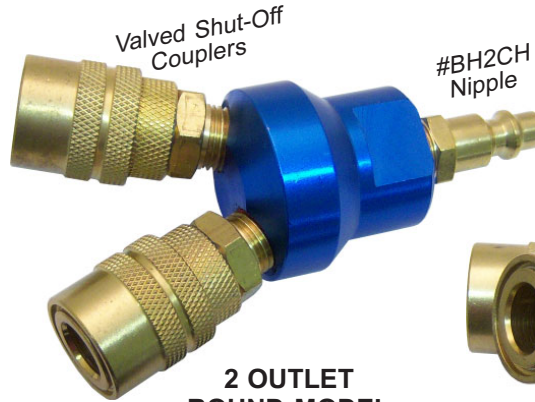

AIR LINE SPLITTERS

ASSEMBLED WITH COUPLERS & NIPPLES

6 MODELS

- Valved Shut-Off Couplers.
- Anodized Aluminum Bodies
- All Brass Fittings Included
- Operating Pressure, Max. 150 P.S.I.
- Fits 20 & 30 Series Fittings

2 OUTLET MODEL
Part No. MA214

3 OUTLET MODEL
Part No. MA314

4 OUTLET MODEL
Part No. MA414

5 OUTLET MODEL
Part No. MA514

2 OUTLET ROUND MODEL
Part No. MA2R14

3 OUTLET ROUND MODEL
Part No. MA3R14

SPARE COUPLERS & NIPPLE

- Series 20 Brass Nipple
Part No. BH2CH \$1.15 ea.
- Series 20 Brass Coupler
Part No. B22H-BC \$3.25 ea.
- OR -
- Series 20 Brass Coupler
Part No. B22H \$5.00 ea.

OUTLETS	WIDTH OR DIA.	PART NO.	PRICES EA.	
			1-11	12+
2	2-1/2"	MA214	\$11.50	\$10.90
3	3-3/4"	MA314	\$16.60	\$16.00
4	5-1/8"	MA414	\$20.25	\$19.25
5	6-1/4"	MA514	\$26.00	\$24.80
2 Round	1-1/2" Dia.	MA2R14	\$12.20	\$11.60
3 Round	1-1/2" Dia.	MA3R14	\$15.95	\$15.15