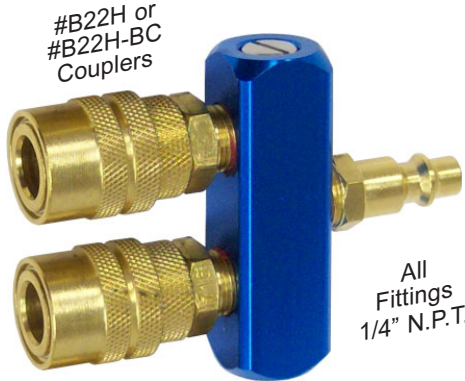

AIR LINE SPLITTERS

ASSEMBLED WITH COUPLERS & NIPPLES

6 MODELS

- Valved Shut-Off Couplers.
- Anodized Aluminum Bodies
- All Brass Fittings Included
- Operating Pressure, Max. 150 P.S.I.
- Fits 20 & 30 Series Fittings

2 OUTLET MODEL
Part No. MA214

3 OUTLET MODEL
Part No. MA314

4 OUTLET MODEL
Part No. MA414

5 OUTLET MODEL
Part No. MA514

2 OUTLET ROUND MODEL
Part No. MA2R14

3 OUTLET ROUND MODEL
Part No. MA3R14

SPARE COUPLERS & NIPPLE

- Series 20 Brass Nipple
Part No. BH2CH \$1.15 ea.
- Series 20 Brass Coupler
Part No. B22H-BC \$3.25 ea.
- OR -
- Series 20 Brass Coupler
Part No. B22H \$5.00 ea.

OUTLETS	WIDTH OR DIA.	PART NO.	PRICES EA.	
			1-11	12+
2	2-1/2"	MA214	\$11.50	\$10.90
3	3-3/4"	MA314	\$16.60	\$16.00
4	5-1/8"	MA414	\$20.25	\$19.25
5	6-1/4"	MA514	\$26.00	\$24.80
2 Round	1-1/2" Dia.	MA2R14	\$12.20	\$11.60
3 Round	1-1/2" Dia.	MA3R14	\$15.95	\$15.15