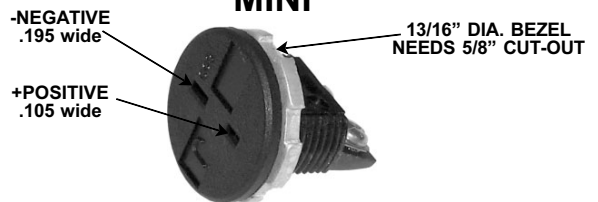

MINI

TYPE J
PART #RPJ-J

TYPE K
PART #RPJ-K

TYPE J
PART #RPM-J

TYPE K
PART #RPM-K

1-11 Pcs ..... $2.80 ea. 1-11 Pcs ..... $3.20 ea.
12 or more ..... 2.65 ea. 12 or more ..... 3.00 ea.

1-11 Pcs ..... $2.65 ea. 1-11 Pcs ..... $2.70 ea.
12 or more ..... 2.55 ea. 12 or more ..... 2.60 ea.