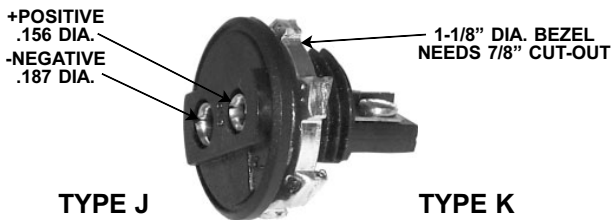

ROUND PANEL JACKS

STANDARD