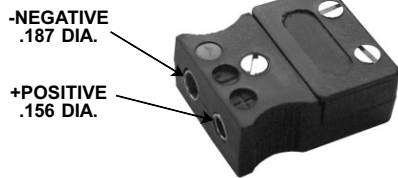

FEMALE JACKS

STANDARD