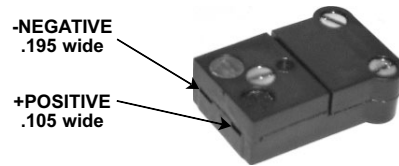

MINI

TYPE	COLOR	PART NUMBER	QUANTITY PRICES	
			1-11	12+
J	BLACK	FJ-J	$2.45	$2.30
K	YELLOW	FJ-K	2.45	2.30
RTD/2 WIRE	WHITE	FJ-RTD2	2.55	2.40
RTD/3 WIRE	WHITE	FJ-RTD3	4.05	3.80

PART NUMBER	COLOR	QUANTITY PRICES	
		1-11	12+
14002-F-J	BLACK	$2.25	$2.15
14002-F-K	YELLOW	2.25	2.15
14002-F-RTD	WHITE	2.35	2.20