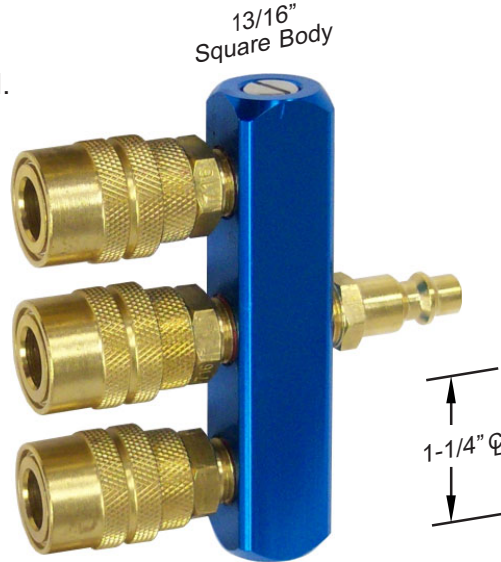

AIR LINE SPLITTERS

ASSEMBLED WITH COUPLERS & NIPPLES

6 MODELS

- Valved Shut-Off Couplers.
- Anodized Aluminum Bodies
- All Brass Fittings Included
- Operating Pressure, Max. 150 P.S.I.
- Fits 20 & 30 Series Fittings

2 OUTLET MODEL
Part No. MA214

3 OUTLET MODEL
Part No. MA314

4 OUTLET MODEL
Part No. MA414

5 OUTLET MODEL
Part No. MA514

2 OUTLET ROUND MODEL
Part No. MA2R14

3 OUTLET ROUND MODEL
Part No. MA3R14

SPARE COUPLERS & NIPPLE

Series 20 Brass Nipple
Part No. BH2CH \$1.15 ea.

Series 20 Brass Coupler
Part No. B22H-BC \$3.25 ea.

- OR -
Series 20 Brass Coupler
Part No. B22H \$5.00 ea.

OUTLETS	WIDTH OR DIA.	PART NO.	PRICES EA.	
			1-11	12+
2	2-1/2"	MA214	\$11.50	\$10.90
3	3-3/4"	MA314	\$15.95	\$15.15
4	5-1/8"	MA414	\$20.25	\$19.25
5	6-1/4"	MA514	\$24.75	\$23.50
2 Round	1-1/2" Dia.	MA2R14	\$12.20	\$11.60
3 Round	1-1/2" Dia.	MA3R14	\$15.95	\$15.15