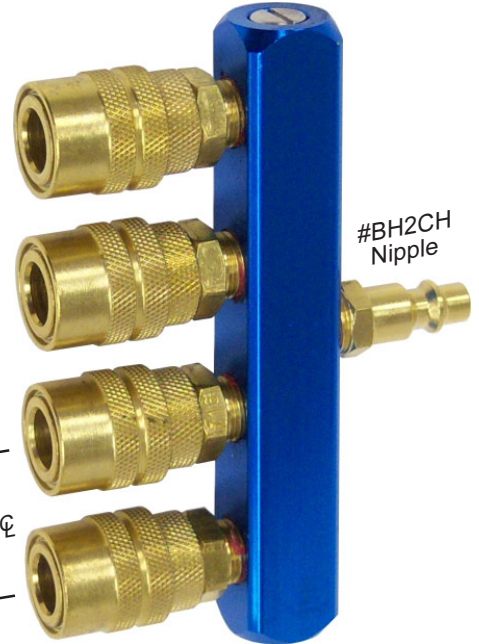

AIR LINE SPLITTERS

ASSEMBLED WITH COUPLERS & NIPPLES

6 MODELS

- Valved Shut-Off Couplers.
- Anodized Aluminum Bodies
- All Brass Fittings Included
- Operating Pressure, Max. 150 P.S.I.
- Fits 20 & 30 Series Fittings

2 OUTLET MODEL
Part No. MA214

3 OUTLET MODEL
Part No. MA314

4 OUTLET MODEL
Part No. MA414

5 OUTLET MODEL
Part No. MA514

2 OUTLET ROUND MODEL
Part No. MA2R14

3 OUTLET ROUND MODEL
Part No. MA3R14

SPARE COUPLERS & NIPPLE

Series 20 Brass Nipple
Part No. BH2CH \$1.15 ea.

Series 20 Brass Coupler
Part No. B22H-BC \$3.25 ea.

- OR -
Series 20 Brass Coupler
Part No. B22H \$5.00 ea.

OUTLETS	WIDTH OR DIA.	PART NO.	PRICES EA.	
			1-11	12+
2	2-1/2"	MA214	\$11.50	\$10.90
3	3-3/4"	MA314	\$15.95	\$15.15
4	5-1/8"	MA414	\$20.25	\$19.25
5	6-1/4"	MA514	\$24.75	\$23.50
2 Round	1-1/2" Dia.	MA2R14	\$12.20	\$11.60
3 Round	1-1/2" Dia.	MA3R14	\$15.95	\$15.15