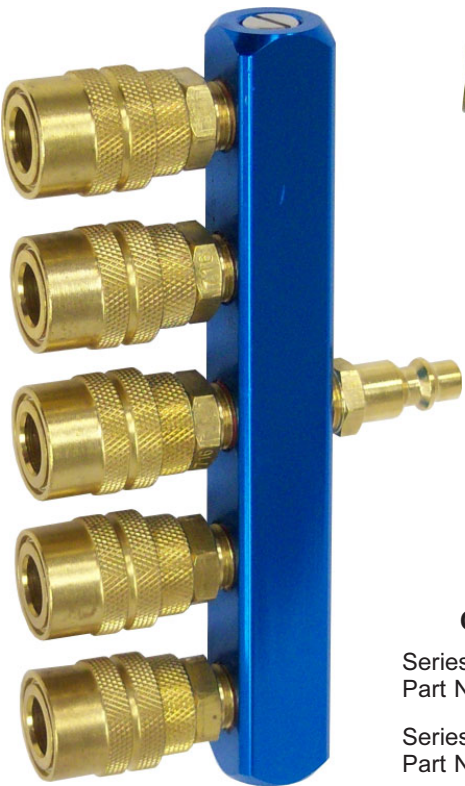

AIR LINE SPLITTERS

ASSEMBLED WITH COUPLERS & NIPPLES

6 MODELS

- Valved Shut-Off Couplers.
- Anodized Aluminum Bodies
- All Brass Fittings Included
- Operating Pressure, Max. 150 P.S.I.
- Fits 20 & 30 Series Fittings

2 OUTLET MODEL
Part No. MA214

3 OUTLET MODEL
Part No. MA314

4 OUTLET MODEL
Part No. MA414

5 OUTLET MODEL
Part No. MA514

2 OUTLET ROUND MODEL
Part No. MA2R14

3 OUTLET ROUND MODEL
Part No. MA3R14

SPARE COUPLERS & NIPPLE

Series 20 Brass Nipple
Part No. BH2CH \$1.15 ea.

Series 20 Brass Coupler
Part No. B22H-BC \$3.25 ea.

- OR -
Series 20 Brass Coupler
Part No. B22H \$5.00 ea.

OUTLETS	WIDTH OR DIA.	PART NO.	PRICES EA.	
			1-11	12+
2	2-1/2"	MA214	\$11.50	\$10.90
3	3-3/4"	MA314	\$15.95	\$15.15
4	5-1/8"	MA414	\$20.25	\$19.25
5	6-1/4"	MA514	\$24.75	\$23.50
2 Round	1-1/2" Dia.	MA2R14	\$12.20	\$11.60
3 Round	1-1/2" Dia.	MA3R14	\$15.95	\$15.15