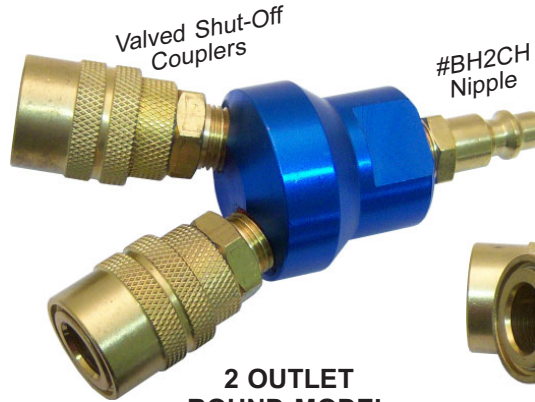

AIR LINE SPLITTERS

ASSEMBLED WITH COUPLERS & NIPPLES

6 MODELS

- Valved Shut-Off Couplers.
- Anodized Aluminum Bodies
- All Brass Fittings Included
- Operating Pressure, Max. 150 P.S.I.
- Fits 20 & 30 Series Fittings

2 OUTLET MODEL
Part No. MA214

3 OUTLET MODEL
Part No. MA314

4 OUTLET MODEL
Part No. MA414

5 OUTLET MODEL
Part No. MA514

2 OUTLET ROUND MODEL
Part No. MA2R14

3 OUTLET ROUND MODEL
Part No. MA3R14

SPARE COUPLERS & NIPPLE

Series 20 Brass Nipple
Part No. BH2CH \$1.15 ea.

Series 20 Brass Coupler
Part No. B22H-BC \$3.25 ea.

- OR -
Series 20 Brass Coupler
Part No. B22H \$5.00 ea.

OUTLETS	WIDTH OR DIA.	PART NO.	PRICES EA.	
			1-11	12+
2	2-1/2"	MA214	\$11.50	\$10.90
3	3-3/4"	MA314	\$15.95	\$15.15
4	5-1/8"	MA414	\$20.25	\$19.25
5	6-1/4"	MA514	\$24.75	\$23.50
2 Round	1-1/2" Dia.	MA2R14	\$12.20	\$11.60
3 Round	1-1/2" Dia.	MA3R14	\$15.95	\$15.15