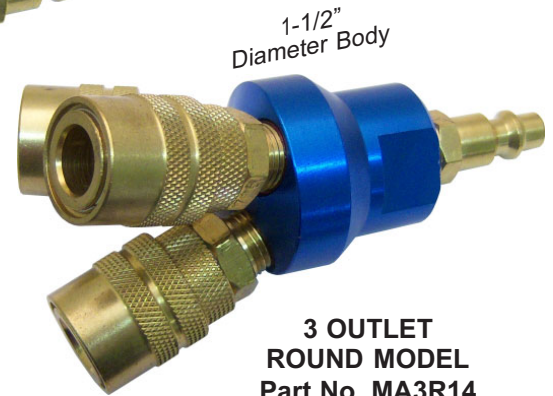

AIR LINE SPLITTERS

ASSEMBLED WITH COUPLERS & NIPPLES

6 MODELS

- Valved Shut-Off Couplers.
- Anodized Aluminum Bodies
- All Brass Fittings Included
- Operating Pressure, Max. 150 P.S.I.
- Fits 20 & 30 Series Fittings

2 OUTLET MODEL
Part No. MA214

3 OUTLET MODEL
Part No. MA314

4 OUTLET MODEL
Part No. MA414

5 OUTLET MODEL
Part No. MA514

2 OUTLET ROUND MODEL
Part No. MA2R14

3 OUTLET ROUND MODEL
Part No. MA3R14

SPARE COUPLERS & NIPPLE

Series 20 Brass Nipple
Part No. BH2CH \$1.15 ea.

Series 20 Brass Coupler
Part No. B22H-BC \$3.25 ea.

- OR -
Series 20 Brass Coupler
Part No. B22H \$5.00 ea.

OUTLETS	WIDTH OR DIA.	PART NO.	PRICES EA.	
			1-11	12+
2	2-1/2"	MA214	\$11.50	\$10.90
3	3-3/4"	MA314	\$15.95	\$15.15
4	5-1/8"	MA414	\$20.25	\$19.25
5	6-1/4"	MA514	\$24.75	\$23.50
2 Round	1-1/2" Dia.	MA2R14	\$12.20	\$11.60
3 Round	1-1/2" Dia.	MA3R14	\$15.95	\$15.15