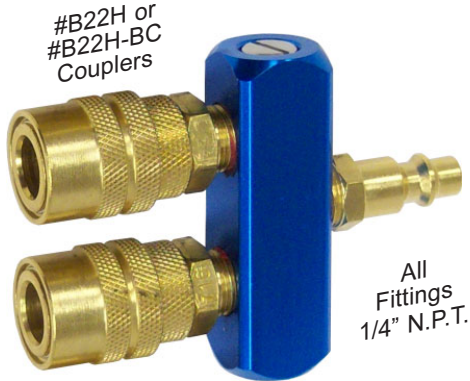

AIR LINE SPLITTERS

ASSEMBLED WITH COUPLERS & NIPPLES

6 MODELS

- Valved Shut-Off Couplers.
- Anodized Aluminum Bodies
- All Brass Fittings Included
- Operating Pressure, Max. 150 P.S.I.
- Fits 20 & 30 Series Fittings

2 OUTLET MODEL
Part No. MA214

3 OUTLET MODEL
Part No. MA314

4 OUTLET MODEL
Part No. MA414

5 OUTLET MODEL
Part No. MA514

2 OUTLET ROUND MODEL
Part No. MA2R14

3 OUTLET ROUND MODEL
Part No. MA3R14

SPARE COUPLERS & NIPPLE

Series 20 Brass Nipple
Part No. BH2CH \$1.15 ea.

Series 20 Brass Coupler
Part No. B22H-BC \$3.25 ea.

- OR -
Series 20 Brass Coupler
Part No. B22H \$5.00 ea.

OUTLETS	WIDTH OR DIA.	PART NO.	PRICES EA.	
			1-11	12+
2	2-1/2"	MA214	\$11.50	\$10.90
3	3-3/4"	MA314	\$15.95	\$15.15
4	5-1/8"	MA414	\$20.25	\$19.25
5	6-1/4"	MA514	\$24.75	\$23.50
2 Round	1-1/2" Dia.	MA2R14	\$12.20	\$11.60
3 Round	1-1/2" Dia.	MA3R14	\$15.95	\$15.15