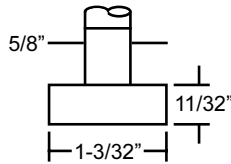

## 5/8"- 11 T-SLOT

## 3/4"- 10 T-SLOT

## 1"- 8 T-SLOT

Head Thickness	9/32"		11/32"		7/16"		5/8"	
Head Size	7/8" Square		1-3/32" Square		1-1/4" Square		1-3/4" Square	
LENGTH O.A.	1/2"- 13 Thread		5/8"- 11 Thread		3/4"- 10 Thread		1"- 8 Thread	
	PART NO.	PRICE EA.	PART NO.	PRICE EA.	PART NO.	PRICE EA.	PART NO.	PRICE EA.
2"	TS42	\$3.70	TS52	\$4.20	TS62	\$5.75		
2-1/2"	TS4212	\$3.80	TS5212	\$4.35	TS6212	\$5.95		
3"	TS43	\$3.90	TS53	\$4.50	TS63	\$6.15	TS83	\$12.00
3-1/2"	TS4312	\$4.00	TS5312	\$4.65	TS6312	\$6.35		
4"	TS44	\$4.10	TS54	\$4.80	TS64	\$6.55	TS84	\$12.55
4-1/2"	TS4412	\$4.20	TS5412	\$4.90	TS6412	\$6.75		
5"	TS45	\$4.30	TS55	\$5.05	TS65	\$6.95	TS85	\$13.95
5-1/2"	TS4512	\$4.45	TS5512	\$5.20	TS6512	\$7.15		
6"	TS46	\$4.60	TS56	\$5.40	TS66	\$7.40	TS86	\$15.05
7"	TS47	\$4.90	TS57	\$5.70	TS67	\$7.75	TS87	\$16.30
8"	TS48	\$5.20	TS58	\$6.05	TS68	\$8.20	TS88	\$17.95
9"	TS49	\$5.55	TS59	\$6.40	TS69	\$8.85	TS89	\$18.90
10"	TS410	\$5.85	TS510	\$6.75	TS610	\$9.50	TS810	\$20.20
12"	TS412	\$6.50	TS512	\$7.75	TS612	\$11.10	TS812	\$22.70
14"	TS414	\$7.15	TS514	\$8.80	TS614	\$12.75	TS814	\$25.40

# CASE HARDENED HEX NUTS FOR T-SLOT BOLTS

- EXTRA THICK.
- Machined from cold finished 12L14 bar stock.
- Case hardened.
- Full smooth cut threads.
- Washer bearing surface.

THREAD	ACROSS FLATS	THICKNESS	PART NO.	PRICE EA.
1/2"-13	7/8"	5/8"	HN4	\$1.40
5/8"-11	1-1/16"	3/4"	HN5	\$1.95
3/4"-10	1-1/4"	7/8"	HN6	\$2.60
1"-8	1-5/8"	1-1/4"	HN8	\$5.10