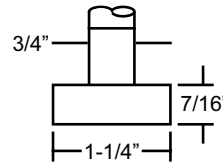

# T-SLOT BOLTS & NUTS

- Hot Forged from C-1045 Steel. Class 3 N.C.
- Full smooth cut threads.
- Especially made for machine tool tables.
- Cannot twist or jam in slots.

## 5/8"- 11 T-SLOT

## 1"- 8 T-SLOT

Head Thickness	9/32"		11/32"		7/16"		5/8"	
Head Size	7/8" Square		1-3/32" Square		1-1/4" Square		1-3/4" Square	
LENGTH O.A.	1/2"- 13 Thread		5/8"- 11 Thread		3/4"- 10 Thread		1"- 8 Thread	
	PART NO.	PRICE EA.	PART NO.	PRICE EA.	PART NO.	PRICE EA.	PART NO.	PRICE EA.
2"	TS42	\$3.70	TS52	\$4.20	TS62	\$5.75		
2-1/2"	TS4212	\$3.80	TS5212	\$4.35	TS6212	\$5.95		
3"	TS43	\$3.90	TS53	\$4.50	TS63	\$6.15	TS83	\$12.00
3-1/2"	TS4312	\$4.00	TS5312	\$4.65	TS6312	\$6.35		
4"	TS44	\$4.10	TS54	\$4.80	TS64	\$6.55	TS84	\$12.55
4-1/2"	TS4412	\$4.20	TS5412	\$4.90	TS6412	\$6.75		
5"	TS45	\$4.30	TS55	\$5.05	TS65	\$6.95	TS85	\$13.95
5-1/2"	TS4512	\$4.45	TS5512	\$5.20	TS6512	\$7.15		
6"	TS46	\$4.60	TS56	\$5.40	TS66	\$7.40	TS86	\$15.05
7"	TS47	\$4.90	TS57	\$5.70	TS67	\$7.75	TS87	\$16.30
8"	TS48	\$5.20	TS58	\$6.05	TS68	\$8.20	TS88	\$17.95
9"	TS49	\$5.55	TS59	\$6.40	TS69	\$8.85	TS89	\$18.90
10"	TS410	\$5.85	TS510	\$6.75	TS610	\$9.50	TS810	\$20.20
12"	TS412	\$6.50	TS512	\$7.75	TS612	\$11.10	TS812	\$22.70
14"	TS414	\$7.15	TS514	\$8.80	TS614	\$12.75	TS814	\$25.40

# CASE HARDENED HEX NUTS FOR T-SLOT BOLTS

- EXTRA THICK.
- Machined from cold finished 12L14 bar stock.
- Case hardened.
- Full smooth cut threads.
- Washer bearing surface.

THREAD	ACROSS FLATS	THICKNESS	PART NO.	PRICE EA.
1/2"-13	7/8"	5/8"	HN4	\$1.40
5/8"-11	1-1/16"	3/4"	HN5	\$1.95
3/4"-10	1-1/4"	7/8"	HN6	\$2.60
1"-8	1-5/8"	1-1/4"	HN8	\$5.10