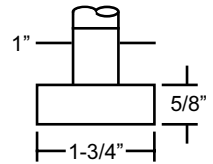

## 1/2"- 13 T-SLOT

## 5/8"- 11 T-SLOT

## 1"- 8 T-SLOT

Head Thickness	9/32"		11/32"		7/16"		5/8"	
Head Size	7/8" Square		1-3/32" Square		1-1/4" Square		1-3/4" Square	
LENGTH O.A.	1/2"- 13 Thread		5/8"- 11 Thread		3/4"- 10 Thread		1"- 8 Thread	
	PART NO.	PRICE EA.	PART NO.	PRICE EA.	PART NO.	PRICE EA.	PART NO.	PRICE EA.
2"	TS42	\$3.70	TS52	\$4.20	TS62	\$5.75		
2-1/2"	TS4212	\$3.80	TS5212	\$4.35	TS6212	\$5.95		
3"	TS43	\$3.90	TS53	\$4.50	TS63	\$6.15	TS83	\$12.00
3-1/2"	TS4312	\$4.00	TS5312	\$4.65	TS6312	\$6.35		
4"	TS44	\$4.10	TS54	\$4.80	TS64	\$6.55	TS84	\$12.55
4-1/2"	TS4412	\$4.20	TS5412	\$4.90	TS6412	\$6.75		
5"	TS45	\$4.30	TS55	\$5.05	TS65	\$6.95	TS85	\$13.95
5-1/2"	TS4512	\$4.45	TS5512	\$5.20	TS6512	\$7.15		
6"	TS46	\$4.60	TS56	\$5.40	TS66	\$7.40	TS86	\$15.05
7"	TS47	\$4.90	TS57	\$5.70	TS67	\$7.75	TS87	\$16.30
8"	TS48	\$5.20	TS58	\$6.05	TS68	\$8.20	TS88	\$17.95
9"	TS49	\$5.55	TS59	\$6.40	TS69	\$8.85	TS89	\$18.90
10"	TS410	\$5.85	TS510	\$6.75	TS610	\$9.50	TS810	\$20.20
12"	TS412	\$6.50	TS512	\$7.75	TS612	\$11.10	TS812	\$22.70
14"	TS414	\$7.15	TS514	\$8.80	TS614	\$12.75	TS814	\$25.40

# CASE HARDENED HEX NUTS FOR T-SLOT BOLTS

- EXTRA THICK.
- Machined from cold finished 12L14 bar stock.
- Case hardened.
- Full smooth cut threads.
- Washer bearing surface.

THREAD	ACROSS FLATS	THICKNESS	PART NO.	PRICE EA.
1/2"-13	7/8"	5/8"	HN4	\$1.40
5/8"-11	1-1/16"	3/4"	HN5	\$1.95
3/4"-10	1-1/4"	7/8"	HN6	\$2.60
1"-8	1-5/8"	1-1/4"	HN8	\$5.10