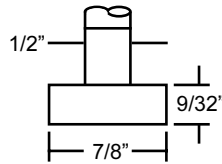

## 5/8"- 11 T-SLOT

## 3/4"- 10 T-SLOT

## 1"- 8 T-SLOT

Head Thickness	9/32"		11/32"		7/16"		5/8"	
Head Size	7/8" Square		1-3/32" Square		1-1/4" Square		1-3/4" Square	
LENGTH O.A.	1/2"- 13 Thread		5/8"- 11 Thread		3/4"- 10 Thread		1"- 8 Thread	
	PART NO.	PRICE EA.	PART NO.	PRICE EA.	PART NO.	PRICE EA.	PART NO.	PRICE EA.
2"	TS42	\$3.70	TS52	\$4.20	TS62	\$5.75		
2-1/2"	TS4212	\$3.80	TS5212	\$4.35	TS6212	\$5.95		
3"	TS43	\$3.90	TS53	\$4.50	TS63	\$6.15	TS83	\$12.00
3-1/2"	TS4312	\$4.00	TS5312	\$4.65	TS6312	\$6.35		
4"	TS44	\$4.10	TS54	\$4.80	TS64	\$6.55	TS84	\$12.55
4-1/2"	TS4412	\$4.20	TS5412	\$4.90	TS6412	\$6.75		
5"	TS45	\$4.30	TS55	\$5.05	TS65	\$6.95	TS85	\$13.95
5-1/2"	TS4512	\$4.45	TS5512	\$5.20	TS6512	\$7.15		
6"	TS46	\$4.60	TS56	\$5.40	TS66	\$7.40	TS86	\$15.05
7"	TS47	\$4.90	TS57	\$5.70	TS67	\$7.75	TS87	\$16.30
8"	TS48	\$5.20	TS58	\$6.05	TS68	\$8.20	TS88	\$17.95
9"	TS49	\$5.55	TS59	\$6.40	TS69	\$8.85	TS89	\$18.90
10"	TS410	\$5.85	TS510	\$6.75	TS610	\$9.50	TS810	\$20.20
12"	TS412	\$6.50	TS512	\$7.75	TS612	\$11.10	TS812	\$22.70
14"	TS414	\$7.15	TS514	\$8.80	TS614	\$12.75	TS814	\$25.40

# CASE HARDENED HEX NUTS FOR T-SLOT BOLTS

- EXTRA THICK.
- Machined from cold finished 12L14 bar stock.
- Case hardened.
- Full smooth cut threads.
- Washer bearing surface.

THREAD	ACROSS FLATS	THICKNESS	PART NO.	PRICE EA.
1/2"-13	7/8"	5/8"	HN4	\$1.40
5/8"-11	1-1/16"	3/4"	HN5	\$1.95
3/4"-10	1-1/4"	7/8"	HN6	\$2.60
1"-8	1-5/8"	1-1/4"	HN8	\$5.10