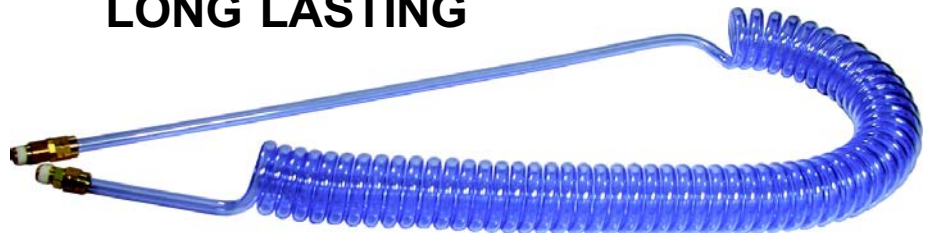

WORKING P.S.I.	BURST P.S.I.	TEMP °F
140	420	-68°F to +140°F

HOSE SIZE (ID)	PART NO.	WORKING LENGTH (FEET)	PRICE EA. (INCLUDES MALE NPT)
1/4"	AVFS64TBLU010	10'	$13.00
1/4"	AVFS64TBLU015	15'	$14.80
1/4"	AVFS64TBLU020	20'	$16.80
1/4"	AVFS64TBLU025	25'	$18.70
3/8"	AVFS86TBLU020	20'	$33.50

PLASTIC PROCESS EQUIPMENT, INC.

6385 Montessouri Street, Las Vegas, Nevada 89113
PPE WEST 702-433-6385 • 800-258-8877 • Fax: 702-433-6388

11218 Challenger Avenue, Odessa, Florida 33556
PPE SOUTH 727-834-8888 • 800-282-6783 • Fax: 727-834-8873

8303 CORPORATE PARK DRIVE, MACEDONIA (Cleveland), OHIO 44056, USA

www.ppe.com • e-mail: sales@ppe.com

216-367-7000 • Toll Free: 800-321-0562 • Fax: 216-367-7022 • Order Fax: 800-223-8305

Toll Free: USA, Canada & Mexico
800-362-0706