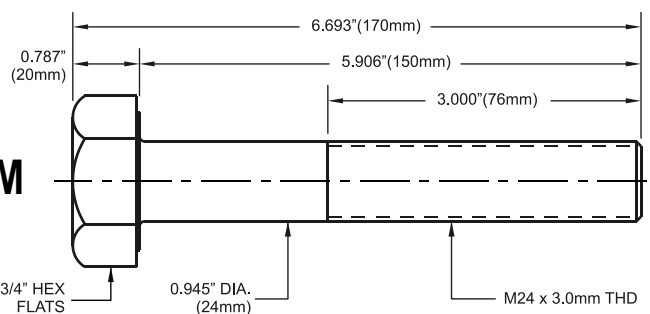

HEAVY DUTY HEX HEAD BOLTS

OVERSIZE HEX HEAD - METRIC SIZES

M16 X 2.0MM

M16 X 2.0MM

PART NO. M1658S

1 - 8 pcs	.....	$10.50 ea.
9 - 23	.....	$10.00 ea.
24 & over	.....	$9.50 ea.

1 - 8 pcs	.....	$10.50 ea.
9 - 23	.....	$10.00 ea.
24 & over	.....	$9.50 ea.

M16 X 2.0MM

M16 X 2.0MM

PART NO. M1658L

1 - 8 pcs	.....	$11.25 ea.
9 - 23	.....	$10.75 ea.
24 & over	.....	$10.00 ea.

1 - 8 pcs	.....	$11.25 ea.
9 - 23	.....	$10.75 ea.
24 & over	.....	$10.00 ea.

M20 X 2.5MM

M20 X 2.5MM

PART NO. M2034S

1 - 8 pcs	.....	$10.60 ea.
9 - 23	.....	$10.10 ea.
24 & over	.....	$9.50 ea.

1 - 8 pcs	.....	$11.75 ea.
9 - 23	.....	$11.25 ea.
24 & over	.....	$10.75 ea.

M24 X 3MM

M24 X 3MM

PART NO. M2410S

1 - 8 pcs	.....	$11.50 ea.
9 - 23	.....	$10.90 ea.
24 & over	.....	$10.35 ea.

1 - 8 pcs	.....	$13.00 ea.
9 - 23	.....	$12.35 ea.
24 & over	.....	$11.70 ea.