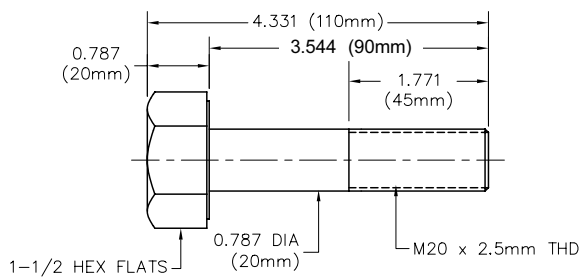

HEAVY DUTY HEX HEAD BOLTS

OVERSIZE HEX HEAD - METRIC SIZES

M16 X 2.0MM

M16 X 2.0MM

PART NO. M1658S

1 - 8 pcs	\$10.50 ea.
9 - 23	\$10.00 ea.
24 & over	\$9.50 ea.

1 - 8 pcs	\$10.50 ea.
9 - 23	\$10.00 ea.
24 & over	\$9.50 ea.

M16 X 2.0MM

M16 X 2.0MM

PART NO. M1658L

1 - 8 pcs	\$11.25 ea.
9 - 23	\$10.75 ea.
24 & over	\$10.00 ea.

1 - 8 pcs	\$11.25 ea.
9 - 23	\$10.75 ea.
24 & over	\$10.00 ea.

M20 X 2.5MM

M20 X 2.5MM

PART NO. M2034S