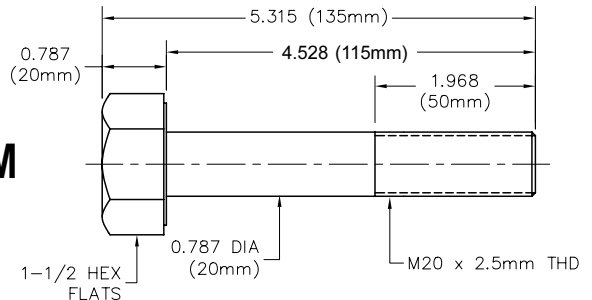

HEAVY DUTY HEX HEAD BOLTS

OVERSIZE HEX HEAD - METRIC SIZES

M16 X 2.0MM

M16 X 2.0MM

PART NO. M1658S

1 - 8 pcs	\$10.50 ea.
9 - 23	\$10.00 ea.
24 & over	\$9.50 ea.

1 - 8 pcs	\$10.50 ea.
9 - 23	\$10.00 ea.
24 & over	\$9.50 ea.

M16 X 2.0MM

M16 X 2.0MM

PART NO. M1658L

1 - 8 pcs	\$11.25 ea.
9 - 23	\$10.75 ea.
24 & over	\$10.00 ea.

1 - 8 pcs	\$11.25 ea.
9 - 23	\$10.75 ea.
24 & over	\$10.00 ea.

M20 X 2.5MM

M20 X 2.5MM

PART NO. M2034S