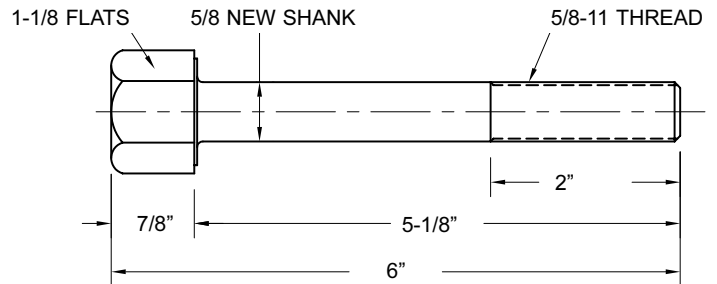

HEAVY DUTY HEX HEAD BOLTS

OVERSIZE HEX HEAD - AMERICAN THREADS

1/2-13 THREADS

MODEL B-12 BOLT

| | |
|----------------|------------|
| 1-8 PCS | \$7.95 ea. |
| 9-23 PCS | \$7.65 ea. |
| 24+ PCS | \$7.35 ea. |

5/8-11 THREADS

MODEL B-58SB BOLT

| | |
|----------------|------------|
| 1-8 PCS | \$8.25 ea. |
| 9-23 PCS | \$8.00 ea. |
| 24+ PCS | \$7.75 ea. |

5/8-11 THREADS

MODEL B-58LB BOLT

| | |
|----------------|------------|
| 1-8 PCS | \$9.10 ea. |
| 9-23 PCS | \$8.85 ea. |
| 24+ PCS | \$8.60 ea. |

5/8-11 THREADS

MODEL B-58XLB BOLT

| | |
|----------------|-------------|
| 1-8 PCS | \$10.80 ea. |
| 9-23 PCS | \$10.50 ea. |
| 24+ PCS | \$10.15 ea. |

5/8-11 THREADS

MODEL B-58S BOLT

| | |
|----------------|------------|
| 1-8 PCS | \$9.10 ea. |
| 9-23 PCS | \$8.80 ea. |
| 24+ PCS | \$8.50 ea. |