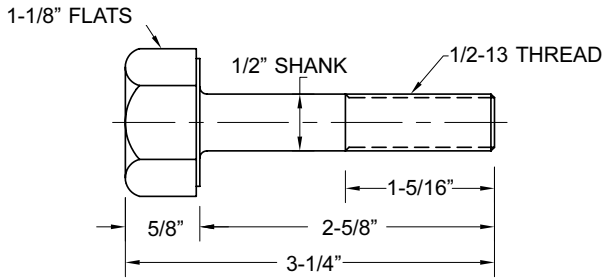

HEAVY DUTY HEX HEAD BOLTS

OVERSIZE HEX HEAD - AMERICAN THREADS

1/2-13 THREADS

MODEL B-12 BOLT

| | |
|----------------|------------|
| 1-8 PCS | \$7.95 ea. |
| 9-23 PCS | \$7.65 ea. |
| 24+ PCS | \$7.35 ea. |

5/8-11 THREADS

MODEL B-58SB BOLT

| | |
|----------------|------------|
| 1-8 PCS | \$8.25 ea. |
| 9-23 PCS | \$8.00 ea. |
| 24+ PCS | \$7.75 ea. |

5/8-11 THREADS

MODEL B-58LB BOLT

| | |
|----------------|------------|
| 1-8 PCS | \$9.10 ea. |
| 9-23 PCS | \$8.85 ea. |
| 24+ PCS | \$8.60 ea. |