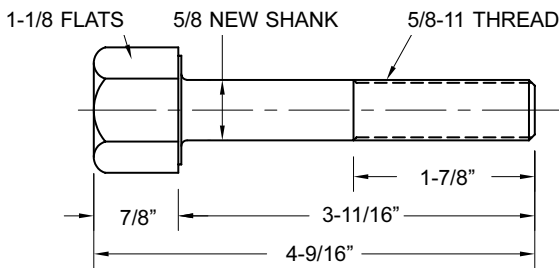

HEAVY DUTY HEX HEAD BOLTS

OVERSIZE HEX HEAD - AMERICAN THREADS

1/2-13 THREADS

MODEL B-12 BOLT

| | |
|----------------|------------|
| 1-8 PCS | \$7.95 ea. |
| 9-23 PCS | \$7.65 ea. |
| 24+ PCS | \$7.35 ea. |

5/8-11 THREADS

MODEL B-58SB BOLT

| | |
|----------------|------------|
| 1-8 PCS | \$8.25 ea. |
| 9-23 PCS | \$8.00 ea. |
| 24+ PCS | \$7.75 ea. |

5/8-11 THREADS

MODEL B-58LB BOLT

| | |
|----------------|------------|
| 1-8 PCS | \$9.10 ea. |
| 9-23 PCS | \$8.85 ea. |
| 24+ PCS | \$8.60 ea. |

5/8-11 THREADS

MODEL B-58XLB BOLT

| | |
|----------------|-------------|
| 1-8 PCS | \$10.80 ea. |
| 9-23 PCS | \$10.50 ea. |
| 24+ PCS | \$10.15 ea. |

5/8-11 THREADS

MODEL B-58S BOLT

| | |
|----------------|------------|
| 1-8 PCS | \$9.10 ea. |
| 9-23 PCS | \$8.80 ea. |
| 24+ PCS | \$8.50 ea. |