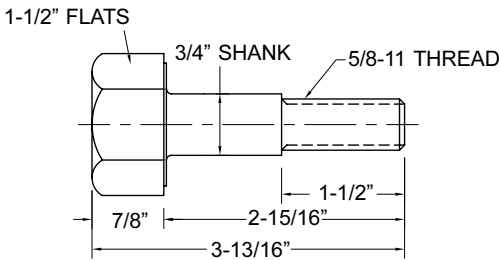

HEAVY DUTY HEX HEAD BOLTS

OVERSIZE HEX HEAD - AMERICAN THREADS

1/2-13 THREADS

MODEL B-12 BOLT

| | |
|----------------|------------|
| 1-8 PCS | \$7.95 ea. |
| 9-23 PCS | \$7.65 ea. |
| 24+ PCS | \$7.35 ea. |

5/8-11 THREADS

MODEL B-58SB BOLT

| | |
|----------------|------------|
| 1-8 PCS | \$8.25 ea. |
| 9-23 PCS | \$8.00 ea. |
| 24+ PCS | \$7.75 ea. |

5/8-11 THREADS

MODEL B-58LB BOLT

| | |
|----------------|------------|
| 1-8 PCS | \$9.10 ea. |
| 9-23 PCS | \$8.85 ea. |
| 24+ PCS | \$8.60 ea. |

5/8-11 THREADS

MODEL B-58XLB BOLT

| | |
|----------------|-------------|
| 1-8 PCS | \$10.80 ea. |
| 9-23 PCS | \$10.50 ea. |
| 24+ PCS | \$10.15 ea. |

5/8-11 THREADS

MODEL B-58S BOLT

| | |
|----------------|------------|
| 1-8 PCS | \$9.10 ea. |
| 9-23 PCS | \$8.80 ea. |
| 24+ PCS | \$8.50 ea. |