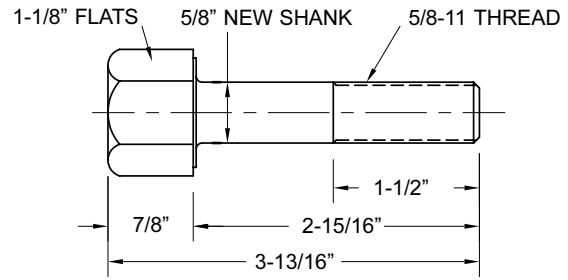

HEAVY DUTY HEX HEAD BOLTS

OVERSIZE HEX HEAD - AMERICAN THREADS

1/2-13 THREADS

MODEL B-12 BOLT

| | |
|----------------|------------|
| 1-8 PCS | \$7.95 ea. |
| 9-23 PCS | \$7.65 ea. |
| 24+ PCS | \$7.35 ea. |

5/8-11 THREADS

MODEL B-58SB BOLT

| | |
|----------------|------------|
| 1-8 PCS | \$8.25 ea. |
| 9-23 PCS | \$8.00 ea. |
| 24+ PCS | \$7.75 ea. |

5/8-11 THREADS

MODEL B-58LB BOLT

| | |
|----------------|------------|
| 1-8 PCS | \$9.10 ea. |
| 9-23 PCS | \$8.85 ea. |
| 24+ PCS | \$8.60 ea. |

5/8-11 THREADS

MODEL B-58XLB BOLT

| | |
|----------------|-------------|
| 1-8 PCS | \$10.80 ea. |
| 9-23 PCS | \$10.50 ea. |
| 24+ PCS | \$10.15 ea. |

5/8-11 THREADS

MODEL B-58S BOLT

| | |
|----------------|------------|
| 1-8 PCS | \$9.10 ea. |
| 9-23 PCS | \$8.80 ea. |
| 24+ PCS | \$8.50 ea. |