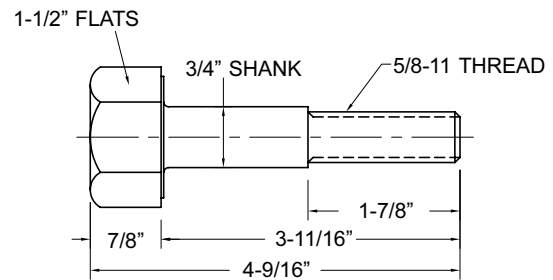

5/8-11 THREADS

MODEL B-58SB BOLT

| | |
|----------------|------------|
| 1-8 PCS | \$8.25 ea. |
| 9-23 PCS | \$8.00 ea. |
| 24+ PCS | \$7.75 ea. |

5/8-11 THREADS

MODEL B-58LB BOLT

| | |
|----------------|------------|
| 1-8 PCS | \$9.10 ea. |
| 9-23 PCS | \$8.85 ea. |
| 24+ PCS | \$8.60 ea. |

5/8-11 THREADS

MODEL B-58XLB BOLT

| | |
|----------------|-------------|
| 1-8 PCS | \$10.80 ea. |
| 9-23 PCS | \$10.50 ea. |
| 24+ PCS | \$10.15 ea. |

5/8-11 THREADS

MODEL B-58S BOLT

| | |
|----------------|------------|
| 1-8 PCS | \$9.10 ea. |
| 9-23 PCS | \$8.80 ea. |
| 24+ PCS | \$8.50 ea. |

5/8-11 THREADS

MODEL B-58L BOLT

| | |
|----------------|-------------|
| 1-8 PCS | \$10.50 ea. |
| 9-23 PCS | \$10.20 ea. |
| 24+ PCS | \$9.90 ea. |

PLASTIC PROCESS EQUIPMENT, INC.

www.ppe.com • e-mail: sales@ppe.com