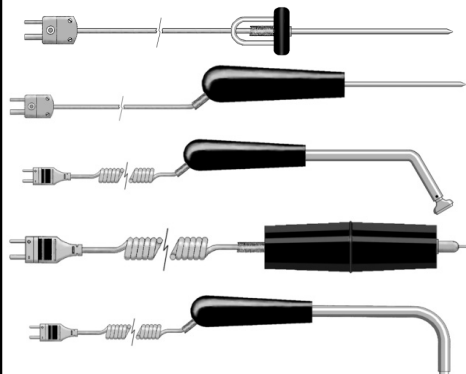

THERMOCOUPLES AND ACCESSORIES

AMERICAN
METRIC
Types J, K
or RTD
and all other
specials

**ADJUSTABLE DEPTH
THERMOCOUPLE**

**HOT MELT
NOZZLE THERMOCOUPLES**

**SPADE TYPE SURFACE
THERMOCOUPLES**

**MELT BOLT THERMOCOUPLES
FIXED & RETRACTABLE**

**POLARIZED PANEL JACKS
PLUGS & ADAPTORS**

T.C. BAYONET ADAPTORS

DIGITAL TEMP. INDICATORS

18 TYPES OF PROBES

**LARGEST STOCK & VARIETY OF
THERMOCOUPLE LEAD WIRES
TYPES J, K or RTD**

COMPARE OUR QUALITY & PRICES!