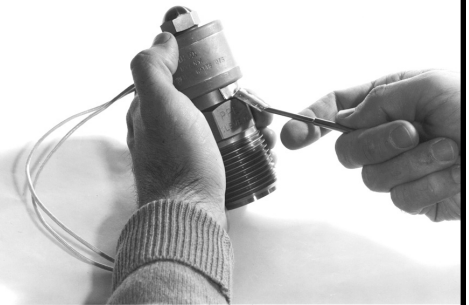

THERMOCOUPLES AND ACCESSORIES

AMERICAN
METRIC
Types J, K
or RTD
and all other
specials

**ADJUSTABLE DEPTH
THERMOCOUPLE**

**HOT MELT
NOZZLE THERMOCOUPLES**

**SPADE TYPE SURFACE
THERMOCOUPLES**

**MELT BOLT THERMOCOUPLES
FIXED & RETRACTABLE**