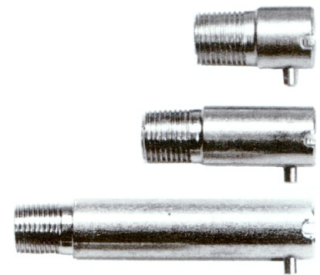

THERMOCOUPLES AND ACCESSORIES

AMERICAN
METRIC
Types J, K
or RTD
and all other
specials

**ADJUSTABLE DEPTH
THERMOCOUPLE**

**HOT MELT
NOZZLE THERMOCOUPLES**

**SPADE TYPE SURFACE
THERMOCOUPLES**

**MELT BOLT THERMOCOUPLES
FIXED & RETRACTABLE**

**POLARIZED PANEL JACKS
PLUGS & ADAPTORS**

T.C. BAYONET ADAPTORS

DIGITAL TEMP. INDICATORS

18 TYPES OF PROBES

**LARGEST STOCK & VARIETY OF
THERMOCOUPLE LEAD WIRES
TYPES J, K or RTD**

COMPARE OUR QUALITY & PRICES!