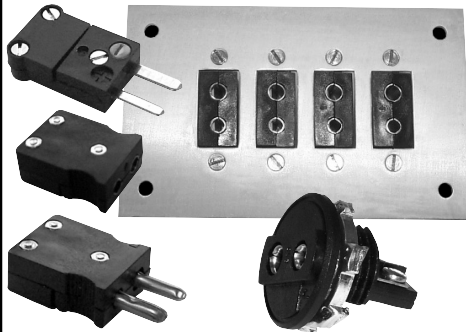

THERMOCOUPLES AND ACCESSORIES

AMERICAN
METRIC
Types J, K
or RTD
and all other
specials

**ADJUSTABLE DEPTH
THERMOCOUPLE**

**HOT MELT
NOZZLE THERMOCOUPLES**

**SPADE TYPE SURFACE
THERMOCOUPLES**

**MELT BOLT THERMOCOUPLES
FIXED & RETRACTABLE**

**POLARIZED PANEL JACKS
PLUGS & ADAPTORS**

T.C. BAYONET ADAPTORS

DIGITAL TEMP. INDICATORS

18 TYPES OF PROBES

**LARGEST STOCK & VARIETY OF
THERMOCOUPLE LEAD WIRES
TYPES J, K or RTD**

COMPARE OUR QUALITY & PRICES!