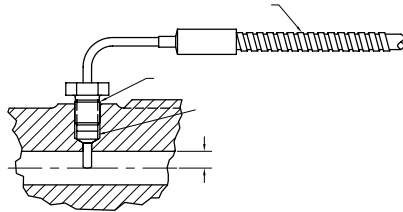

THERMOCOUPLES AND ACCESSORIES

AMERICAN
METRIC
Types J, K
or RTD
and all other
specials

**ADJUSTABLE DEPTH
THERMOCOUPLE**

**HOT MELT
NOZZLE THERMOCOUPLES**

**SPADE TYPE SURFACE
THERMOCOUPLES**

**MELT BOLT THERMOCOUPLES
FIXED & RETRACTABLE**