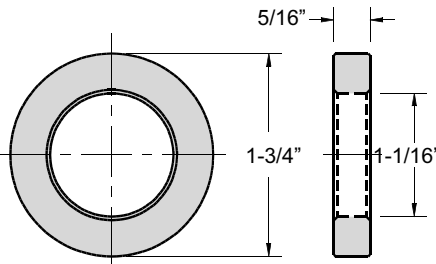

MODEL W-6

1-8 PCS	\$5.10
9-23 PCS	\$4.90
24+	\$4.70

ONE SIDE FLAT FOR
CLOSE UP CLAMPING

MODEL W-112F

1-8 PCS	\$1.56
9-23 PCS	\$1.51
24-99 PCS	\$1.46
100+ PCS	\$1.42

MODEL W-134

1-8 PCS	\$1.66
9-23 PCS	\$1.61
24-99 PCS	\$1.56
100+ PCS	\$1.52