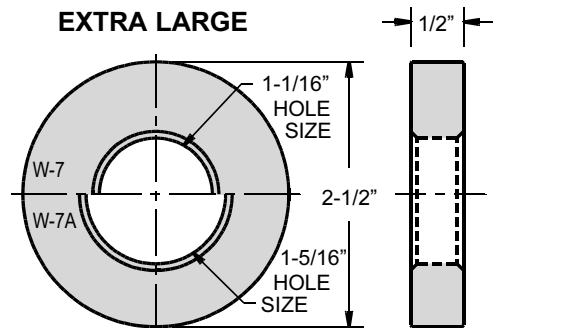

MODEL W-7

1-8 PCS	$5.10
9-23 PCS	$4.90
24+	$4.70

MODEL W-7A

1-8 PCS	$5.35
9-23 PCS	$5.15
24+	$4.95

PLASTIC PROCESS EQUIPMENT, INC.

www.ppe.com • e-mail: sales@ppe.com

6385 Montessouri Street, Las Vegas, Nevada 89113
PPE WEST 702-433-6385 • 800-258-8877 • Fax: 702-433-6388

11218 Challenger Avenue, Odessa, Florida 33556
PPE SOUTH 727-834-8888 • 800-282-6783 • Fax: 727-834-8873

8303 CORPORATE PARK DRIVE, MACEDONIA (Cleveland), OHIO 44056, USA

Toll Free: USA, Canada & Mexico
800-362-0706

PPE 216-367-7000 • Toll Free: 800-321-0562 • Fax: 216-367-7022 • Order Fax: 800-223-8305