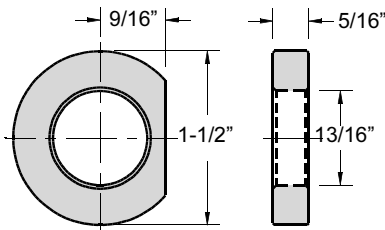

MODEL W-5

1-8 PCS	\$3.60
9-23 PCS	\$3.45
24-99 PCS	\$3.30
100+ PCS	\$3.15

MODEL W-112

1-8 PCS	\$1.13
9-23 PCS	\$1.09
24-99 PCS	\$1.05
100+ PCS	\$.99

MODEL W-114

1-8 PCS	\$1.56
9-23 PCS	\$1.51
24-99 PCS	\$1.46
100+ PCS	\$1.42

MODEL W-6

1-8 PCS	\$5.10
9-23 PCS	\$4.90
24+	\$4.70

ONE SIDE FLAT FOR
CLOSE UP CLAMPING

MODEL W-112F

1-8 PCS	\$1.56
9-23 PCS	\$1.51
24-99 PCS	\$1.46
100+ PCS	\$1.42

MODEL W-134

1-8 PCS	\$1.66
9-23 PCS	\$1.61
24-99 PCS	\$1.56
100+ PCS	\$1.52