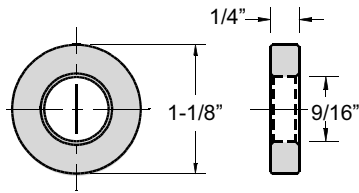

HEAVY DUTY MACHINED WASHERS

DESIGNED FOR TOUGH MOLD CLAMPING REQUIREMENTS

4140 STEEL
HEAT TREATED
40-46 Rc

MODEL W-118

1-8 PCS	\$1.14
9-23 PCS	\$1.08
24-99 PCS	\$1.03
100+ PCS	\$.97

MODEL W-113

1-8 PCS	\$1.13
9-23 PCS	\$1.09
24-99 PCS	\$1.05
100+ PCS	\$.99

MODEL W-5

1-8 PCS	\$3.60
9-23 PCS	\$3.45
24-99 PCS	\$3.30
100+ PCS	\$3.15

MODEL W-112

1-8 PCS	\$1.13
9-23 PCS	\$1.09
24-99 PCS	\$1.05
100+ PCS	\$.99

MODEL W-114

1-8 PCS	\$1.56
9-23 PCS	\$1.51
24-99 PCS	\$1.46
100+ PCS	\$1.42