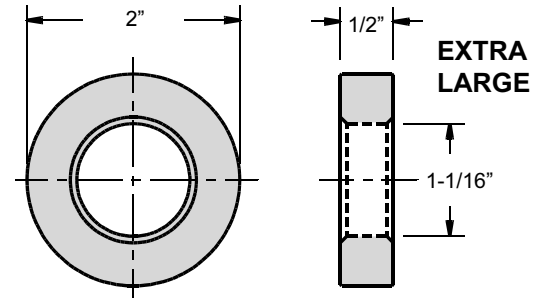

HEAVY DUTY MACHINED WASHERS

DESIGNED FOR TOUGH MOLD CLAMPING REQUIREMENTS

4140 STEEL
HEAT TREATED
40-46 Rc

MODEL W-118

1-8 PCS	\$1.14
9-23 PCS	\$1.08
24-99 PCS	\$1.03
100+ PCS	\$.97

MODEL W-113

1-8 PCS	\$1.13
9-23 PCS	\$1.09
24-99 PCS	\$1.05
100+ PCS	\$.99