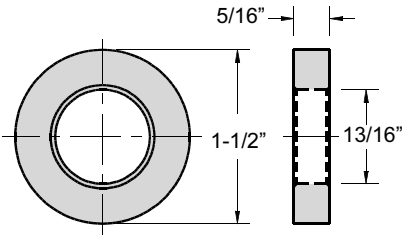

HEAVY DUTY MACHINED WASHERS

DESIGNED FOR TOUGH MOLD CLAMPING REQUIREMENTS

4140 STEEL
HEAT TREATED
40-46 Rc

MODEL W-118

1-8 PCS	\$1.14
9-23 PCS	\$1.08
24-99 PCS	\$1.03
100+ PCS	\$.97

MODEL W-113

1-8 PCS	\$1.13
9-23 PCS	\$1.09
24-99 PCS	\$1.05
100+ PCS	\$.99

MODEL W-5

1-8 PCS	\$3.60
9-23 PCS	\$3.45
24-99 PCS	\$3.30
100+ PCS	\$3.15

MODEL W-112

1-8 PCS	\$1.13
9-23 PCS	\$1.09
24-99 PCS	\$1.05
100+ PCS	\$.99

MODEL W-114

1-8 PCS	\$1.56
9-23 PCS	\$1.51
24-99 PCS	\$1.46
100+ PCS	\$1.42

MODEL W-6

1-8 PCS	\$5.10
9-23 PCS	\$4.90
24+	\$4.70

ONE SIDE FLAT FOR
CLOSE UP CLAMPING

MODEL W-112F

1-8 PCS	\$1.56
9-23 PCS	\$1.51
24-99 PCS	\$1.46
100+ PCS	\$1.42

MODEL W-134

1-8 PCS	\$1.66
9-23 PCS	\$1.61
24-99 PCS	\$1.56
100+ PCS	\$1.52