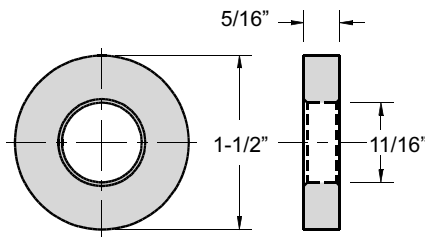

HEAVY DUTY MACHINED WASHERS

DESIGNED FOR TOUGH MOLD CLAMPING REQUIREMENTS

4140 STEEL
HEAT TREATED
40-46 Rc

MODEL W-118

1-8 PCS	\$1.14
9-23 PCS	\$1.08
24-99 PCS	\$1.03
100+ PCS	\$.97

MODEL W-113

1-8 PCS	\$1.13
9-23 PCS	\$1.09
24-99 PCS	\$1.05
100+ PCS	\$.99