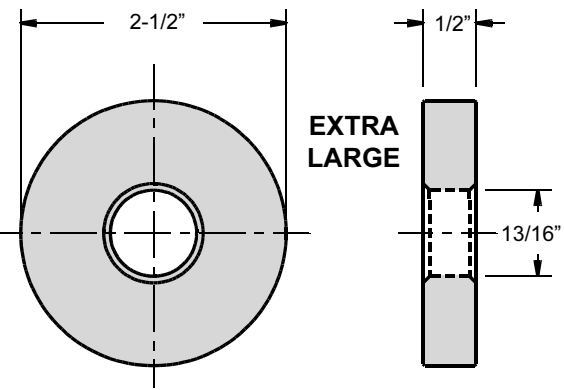

MODEL W-6

1-8 PCS	\$5.10
9-23 PCS	\$4.90
24+	\$4.70

ONE SIDE FLAT FOR
CLOSE UP CLAMPING

MODEL W-112F

1-8 PCS	\$1.56
9-23 PCS	\$1.51
24-99 PCS	\$1.46
100+ PCS	\$1.42

MODEL W-134

1-8 PCS	\$1.66
9-23 PCS	\$1.61
24-99 PCS	\$1.56
100+ PCS	\$1.52