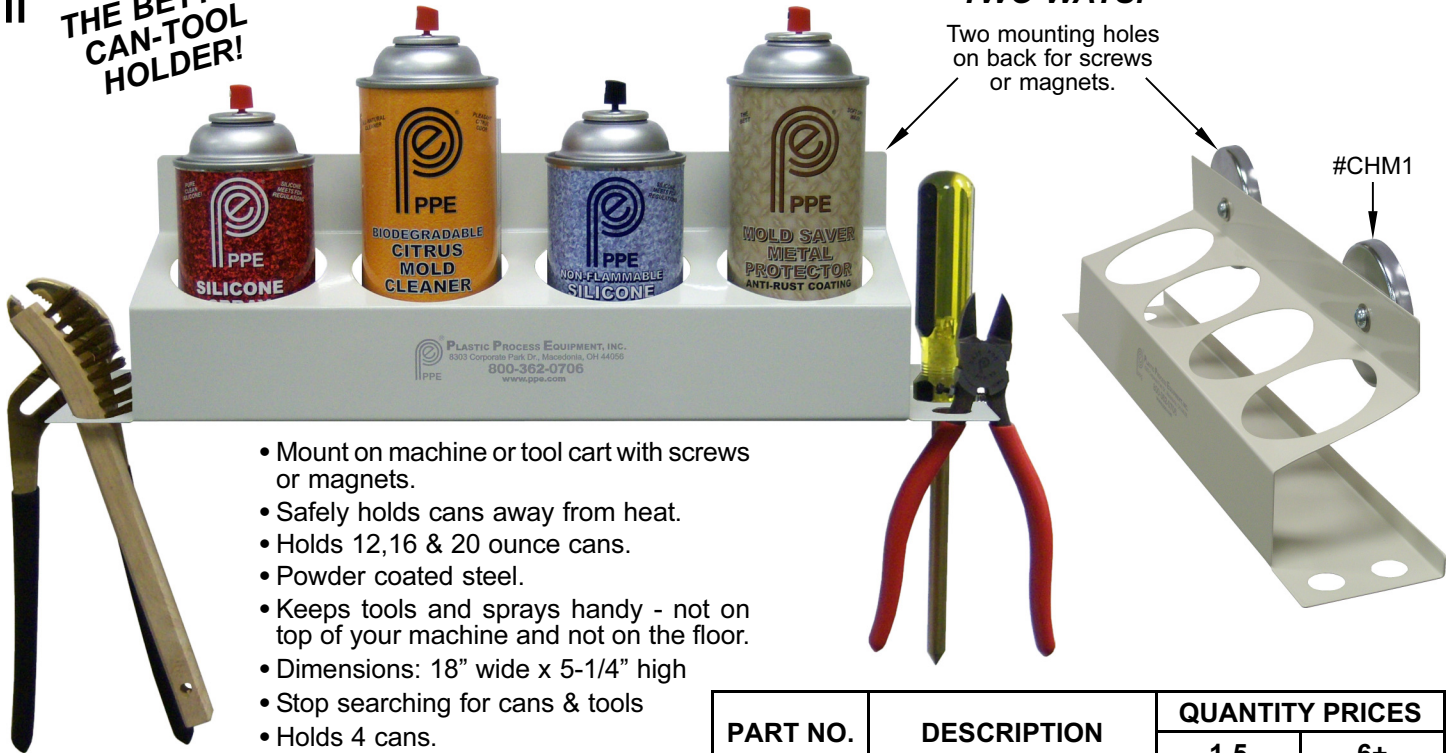

# SPRAY CAN AND TOOL HOLDER COMBO

THE BETTER  
CAN-TOOL  
HOLDER!

OPTIONAL MAGNET MOUNTING  
MAKES IT PORTABLE

MOUNTS  
TWO WAYS!

Two mounting holes  
on back for screws  
or magnets.

- Mount on machine or tool cart with screws or magnets.
- Safely holds cans away from heat.
- Holds 12, 16 & 20 ounce cans.
- Powder coated steel.
- Keeps tools and sprays handy - not on top of your machine and not on the floor.
- Dimensions: 18" wide x 5-1/4" high
- Stop searching for cans & tools
- Holds 4 cans.
- Holds 4 tools.

ONLY FROM  
PPE!

PART NO.	DESCRIPTION	QUANTITY PRICES	
		1-5	6+
CH4X4	CAN HOLDER	\$16.50 ea.	\$15.60 ea.
CHM1	MOUNTING MAGNET	\$6.25 ea.	\$6.00 ea.

## SPRAY CAN TRIGGER HANDLE

FOR ACCURATE  
SPRAY CONTROL

The Original Can Gun®

- ACCURATE -
- COMFORTABLE -
- SAFE -

- Firmly snaps-on most cans.
- Gives complete control over amount, speed and direction of your aerosol sprays.
- Comfortable trigger eliminates finger fatigue.
- Built-in safety shield: Handle insures spray direction every time. Keeps sprays from coming in contact with fingers, hands and face.
- Made from 100% recycled polypropylene.
- Easy to install. Easy to remove, but holds can firmly.
- Operators prefer trigger handle.
- Live action trigger, no springs.