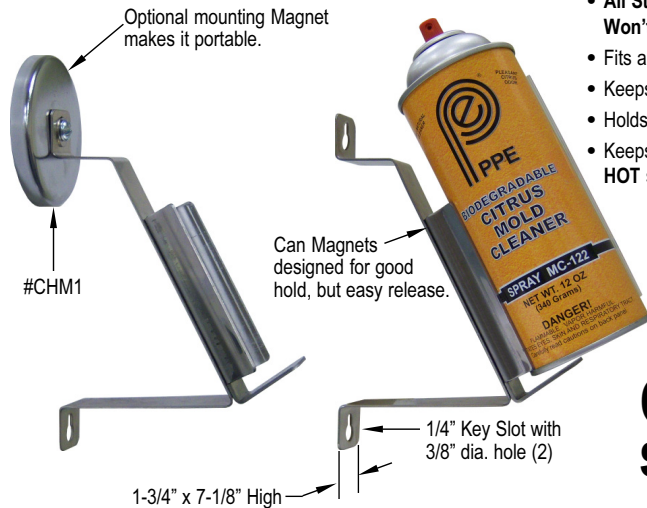

# SPRAY CAN AND TOOL HOLDER COMBO

THE BETTER  
CAN-TOOL  
HOLDER!

OPTIONAL MAGNET MOUNTING  
MAKES IT PORTABLE

MOUNTS  
TWO WAYS!

Two mounting holes  
on back for screws  
or magnets.

- Mount on machine or tool cart with screws or magnets.
- Safely holds cans away from heat.
- Holds 12, 16 & 20 ounce cans.
- Powder coated steel.
- Keeps tools and sprays handy - not on top of your machine and not on the floor.
- Dimensions: 18" wide x 5-1/4" high
- Stop searching for cans & tools
- Holds 4 cans.
- Holds 4 tools.

## SPRAY CAN TRIGGER HANDLE

FOR ACCURATE  
SPRAY CONTROL

The Original Can Gun®

- ACCURATE -
- COMFORTABLE -
- SAFE -

- Firmly snaps-on most cans.
- Gives complete control over amount, speed and direction of your aerosol sprays.
- Comfortable trigger eliminates finger fatigue.
- Built-in safety shield: Handle insures spray direction every time. Keeps sprays from coming in contact with fingers, hands and face.
- Made from 100% recycled polypropylene.
- Easy to install. Easy to remove, but holds can firmly.
- Operators prefer trigger handle.
- Live action trigger, no springs.

## SPRAY CAN HOLDER

- All Stainless Steel - Won't Rust.
- Fits all can sizes.
- Keeps cans from falling.
- Holds cans within reach.
- Keeps cans away from HOT surfaces!

ONLY  
\$9.55 ea.

PART NO.	DESCRIPTION	QUANTITY PRICES	
		1-5	6+
CH588	CAN HOLDER	\$9.55 ea.	\$8.60 ea.
CHM1	MOUNTING MAGNET	\$6.25 ea.	\$6.00 ea.