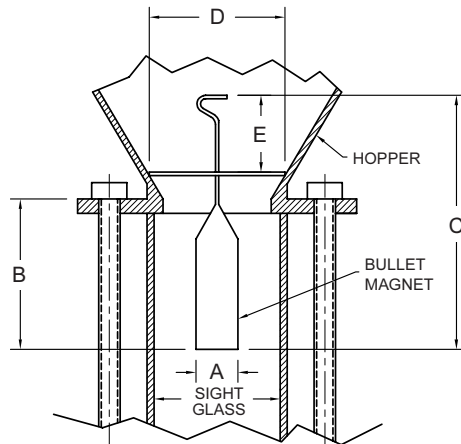

# BULLET MAGNETS

### 5 MODELS

The PPE Bullet Magnets are Super Power Rare Earth (Neodymium-Iron-Boron) Cartridges welded to a stainless steel wire ring. They are designed to be suspended in the center of the sight glass tube of your hopper loader to catch and hold tramp ferrous metals. This position allows you to inspect the magnet for metal build-up. The magnet will not interfere with your proximity level control switch. The stainless ring can be bent to suit your required diameter for the correct suspension height.

### FEATURES & BENEFITS

- Longer lengths for more magnetic surface area.
- Two magnet diameters, 1 inch & 5/8 inch.
- Five sizes to fit most sight glass throats.
- Sealed welded construction.
- Super power rare earth magnet.

Ring can be expanded or contracted to vary mounting elevation.

Model 200115  
Fits PPE  
Venturi Loader

**THE BETTER  
BULLET  
MAGNETS**

PART NO.	DIMENSIONS					PRICE EACH
	"A" DIA.	"B" LENGTH	"C" O.A.	"D" RING	"E"	
200115	1"	3"	9-1/2"	4-3/8"	---	\$120.00
200116	1"	4-1/2"	8"	2-1/2"	3"	\$125.00
200117	1"	4-1/2"	8"	1-3/4"	3"	\$125.00
200118	5/8"	2-7/8"	6-1/8"	1-3/4"	2-3/4"	\$78.00
200119	5/8"	2-7/8"	6-1/8"	2-1/2"	2-3/4"	\$78.00