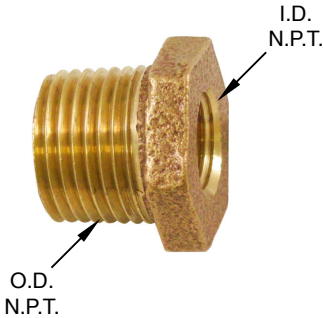

SIZE O.D. x I.D.	BRASS		GALVANIZED		BLACK	
	PART NO.	PRICE EA.	PART NO.	PRICE EA.	PART NO.	PRICE EA.
1/4" x 1/8"	209P-4-2	$ .48	GBX1418	$ .68	BBX1418	$ .57
3/8" x 1/8"	209P-6-2	$ .82	GBX3818	$ .72	BBX3818	$ .66
3/8" x 1/4"	209P-6-4	$ .63	GBX3814	$ .72	BBX3814	$ .66
1/2" x 1/8"	209P-8-2	$1.54	GBX1218	$1.23	BBX1218	$1.08
1/2" x 1/4"	209P-8-4	$1.31	GBX1214	$1.23	BBX1214	$1.08
1/2" x 3/8"	209P-8-6	$1.26	GBX1238	$1.23	BBX1238	$1.08
3/4" x 1/8"	209P-12-2	$2.11	GBX3418	$1.84	BBX3418	$1.77
3/4" x 1/4"	209P-12-4	$2.28	GBX3414	$1.84	BBX3414	$1.64
3/4" x 3/8"	209P-12-6	$1.89	GBX3438	$1.91	BBX3438	$1.64
3/4" x 1/2"	209P-12-8	$1.89	GBX3412	$1.84	BBX3412	$1.64
1" x 3/8"	B-10038	$3.59	GBX1038	$3.66	BBX1038	$1.66
1" x 1/2"	B-10012	$2.86	GBX1012	$2.12	BBX1012	$1.24
1" x 3/4"	B-10034	$2.52	GBX1034	$2.00	BBX1034	$1.24
1-1/4" x 1/2"	B-11412	$5.88	GBX11412	$2.98	BBX11412	$1.78
1-1/4" x 3/4"	B-11434	$4.88	GBX11434	$2.71	BBX11434	$1.59
1-1/4" x 1"	B-11410	$4.88	GBX11410	$2.71	BBX11410	$1.59
1-1/2" x 1/2"	B-11212	$7.62	GBX11212	$3.92	BBX11212	$2.03
1-1/2" x 3/4"	B-11234	$7.62	GBX11234	$3.92	BBX11234	$2.03
1-1/2" x 1"	B-11210	$6.23	GBX11210	$3.54	BBX11210	$1.78
1-1/2" x 1-1/4"	B-112114	$6.23	GBX112114	$3.27	BBX112114	$2.04
2" x 1/2"	B-20012	$11.50	GBX2012	$4.91	BBX2012	$3.06
2" x 3/4"	B-20034	$11.50	GBX2034	$4.56	BBX2034	$2.58
2" x 1"	B-20010	$11.50	GBX2010	$4.31	BBX2010	$2.42
2" x 1-1/4"	B-200114	$9.54	GBX20114	$4.31	BBX20114	$2.42
2" x 1-1/2"	B-200112	$9.54	GBX20112	$3.78	BBX20112	$2.71