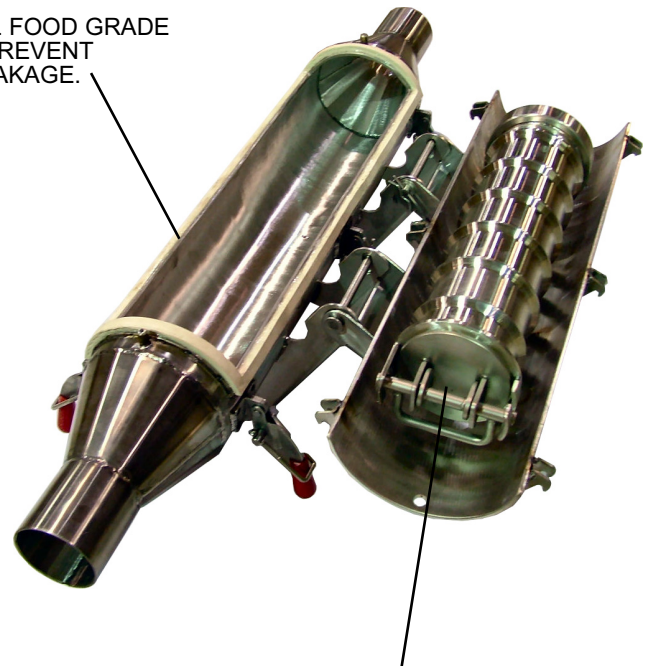

### INSTALLS QUICK AND EASY.

- PNEUMATIC LINE MAGNETS CAN BE LOCATED ANYWHERE IN PNEUMATIC LINES.
- TRAP TRAMP METAL BEFORE IT REACHES YOUR VITAL EQUIPMENT.
- RUGGED ALL WELDED CONSTRUCTION.
- ALL STAINLESS STEEL ENCLOSED DESIGN.

### ALL STAINLESS STEEL PRODUCT FLOW CONTACT AREA.

### CONSTRUCTION

- Exclusive removable magnetic element for quick, easy cleaning.
- Permanent ceramic magnet material - will not demagnetize.
- 100% 304 stainless steel enclosed design.
- All stainless steel product flow contact area.
- 400 series stainless steel pole areas.
- Closed cell food grade gasket to prevent product leakage.
- Removable housing access door with quick-release latches.
- Rugged all welded construction.

CLOSED CELL FOOD GRADE GASKET TO PREVENT PRODUCT LEAKAGE.

REMOVABLE MAGNETIC ELEMENT FOR QUICK, EASY CLEANING.