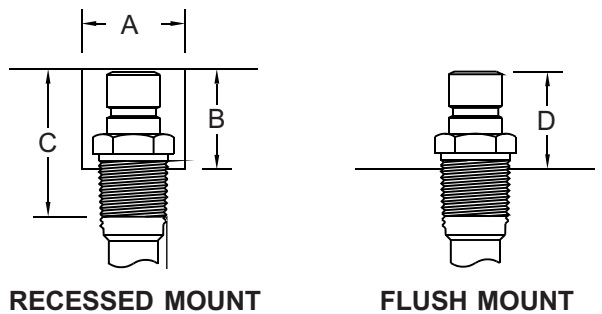

DIMENSION INFORMATION DRAWINGS

PLASTIC PROCESS EQUIPMENT, INC.

www.ppe.com • e-mail: sales@ppe.com

PPE WEST 6385 Montessouri Street, Las Vegas, Nevada 89113
702-433-6385 • 800-258-8877 • Fax: 702-433-6388

PPE SOUTH 11218 Challenger Avenue, Odessa, Florida 33556
727-834-8888 • 800-282-6783 • Fax: 727-834-8873

8303 CORPORATE PARK DRIVE, MACEDONIA (Cleveland), OHIO 44056, USA

Toll Free: USA, Canada & Mexico
800-362-0706

216-367-7000 • Toll Free: 800-321-0562 • Fax: 216-367-7022 • Order Fax: 800-223-8305