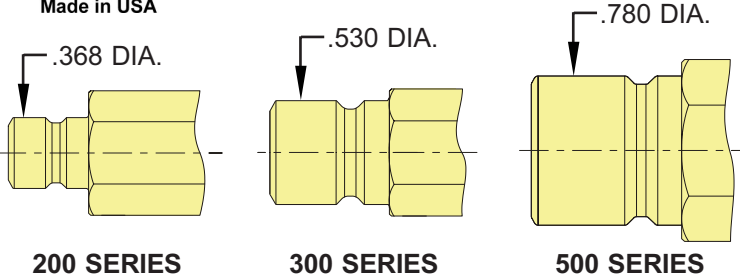

## MALE NPT & BSPT THREADS

**ISO-9001**  
 MANUFACTURED IN A  
 QUALITY SYSTEM CERTIFIED  
 FACILITY.

200/300/500 SERIES • BRASS & STAINLESS STEEL

SERIES	THREAD TYPE	MATERIAL TYPE	THREAD SIZE	MINIMUM PLUG I.D.	PART NO.	QUANTITY PRICES		DIMENSION INFO				
						1-49	50+	A	B	C	D	
<b>200 Series</b> 	MALE NPT	BRASS	1/16" NPT	3/16"	PN-250	\$ .35	\$ .31	11/16"	11/16"	1"	5/8"	
			1/8" NPT	1/4"	PN-251	\$ .30	\$ .26	11/16"	11/16"	1"	5/8"	
			1/4" NPT	1/4"	PN-252	\$ .49	\$ .47	27/32"	15/16"	1-3/16"	7/8"	
		3/8" NPT	1/4"	PN-253	\$ .71	\$ .68	1"	15/16"	1-1/4"	29/32"		
		STAINLESS STEEL	1/16" NPT	3/16"	PN-250SS	\$ 1.20	\$ 1.14	11/16"	11/16"	1"	5/8"	
			1/8" NPT	1/4"	PN-251SS	\$ 1.11	\$ 1.05	11/16"	11/16"	1"	5/8"	
	1/4" NPT		1/4"	PN-252SS	\$ 1.58	\$ 1.50	27/32"	15/16"	1-3/16"	7/8"		
	MALE BSPT	BRASS	1/8" BSPT	1/4"	PN-251BSPT	\$ .36	\$ .34	11/16"	11/16"	1"	5/8"	
			1/4" BSPT	1/4"	PN-252BSPT	\$ .54	\$ .52	27/32"	15/16"	1-3/16"	7/8"	
			3/8" BSPT	1/4"	PN-253BSPT	\$ 1.32	\$ 1.25	1"	15/16"	1-1/4"	29/32"	
		STAINLESS STEEL	1/8" BSPT	1/4"	PN-251BSPTSS	\$ 1.21	\$ 1.15	11/16"	11/16"	1"	5/8"	
			1/4" BSPT	1/4"	PN-252BSPTSS	\$ 1.70	\$ 1.61	27/32"	15/16"	1-3/16"	7/8"	
3/8" BSPT			1/4"	PN-253BSPTSS	\$ 2.45	\$ 2.33	1"	15/16"	1-1/4"	29/32"		
<b>300 Series</b> 	MALE NPT	BRASS	1/16" NPT	3/16"	PN-350	\$ .91	\$ .87	1"	1-1/8"	1-7/16"	1-1/32"	
			1/8" NPT	15/64"	PN-351	\$ .60	\$ .57	1"	1-1/8"	1-7/16"	1-1/32"	
			1/4" NPT	3/8"	PN-352	\$ .54	\$ .51	1"	1-3/32"	1-7/16"	1-1/32"	
		3/8" NPT	3/8"	PN-353	\$ .79	\$ .76	1"	1-1/8"	1-7/16"	1-1/16"		
		1/2" NPT	3/8"	PN-354	\$ 1.17	\$ 1.12	1-3/16"	1-1/4"	1-9/16"	1-3/16"		
		STAINLESS STEEL	1/8" NPT	15/64"	PN-351SS	\$ 1.77	\$ 1.68	1"	1-1/8"	1-7/16"	1-1/32"	
	1/4" NPT		3/8"	PN-352SS	\$ 1.77	\$ 1.68	1"	1-3/32"	1-7/16"	1-1/32"		
	3/8" NPT		3/8"	PN-353SS	\$ 2.45	\$ 2.33	1"	1-1/8"	1-7/16"	1-1/16"		
	1/2" NPT		3/8"	PN-354SS	\$ 3.50	\$ 3.32	1-3/16"	1-1/4"	1-9/16"	1-3/16"		
	MALE BSPT		BRASS	1/8" BSPT	15/64"	PN-351BSPT	\$ 1.22	\$ 1.16	1"	1-1/8"	1-7/16"	1-1/32"
				1/4" BSPT	3/8"	PN-352BSPT	\$ 1.07	\$ 1.02	1"	1-3/32"	1-7/16"	1-1/32"
		3/8" BSPT		3/8"	PN-353BSPT	\$ 1.24	\$ 1.18	1"	1-1/8"	1-7/16"	1-1/16"	
1/2" BSPT		3/8"	PN-354BSPT	\$ 1.47	\$ 1.40	1-3/16"	1-1/4"	1-9/16"	1-3/16"			
STAINLESS STEEL		1/4" BSPT	3/8"	PN-352BSPTSS	\$ 1.90	\$ 1.80	1"	1-3/32"	1-7/16"	1-1/32"		
		3/8" BSPT	3/8"	PN-353BSPTSS	\$ 2.60	\$ 2.46	1"	1-1/8"	1-7/16"	1-1/16"		
	1/2" BSPT	3/8"	PN-354BSPTSS	\$ 3.75	\$ 3.55	1-3/16"	1-1/4"	1-9/16"	1-3/16"			
<b>500 Series</b> 	MALE NPT	BRASS	1/4"	3/8"	PN-552	\$ 1.35	\$ 1.28	1-3/16"	1-1/4"	1-9/16"	1-3/16"	
			3/8"	.484	PN-553	\$ 1.18	\$ 1.12	1-3/16"	1-1/4"	1-9/16"	1-3/16"	
			1/2"	5/8"	PN-554	\$ 1.40	\$ 1.34	1-1/4"	1-1/2"	1-11/16"	1-1/2"	
		3/4"	5/8"	PN-556	\$ 1.75	\$ 1.66	1-1/2"	1-9/16"	1-3/4"	1-9/16"		
		STAINLESS STEEL	3/8"	.484	PN-553SS	\$ 3.40	\$ 3.23	1-3/16"	1-1/4"	1-9/16"	1-3/16"	
			1/2"	5/8"	PN-554SS	\$ 3.78	\$ 3.59	1-1/4"	1-1/2"	1-11/16"	1-1/2"	
	3/4"		5/8"	PN-556SS	\$ 4.23	\$ 3.95	1-1/2"	1-9/16"	1-3/4"	1-9/16"		
	MALE BSPT	BRASS	1/4" BSPT	3/8"	PN-552BSPT	\$ 2.25	\$ 2.16	1-3/16"	1-1/4"	1-9/16"	1-3/16"	
			3/8" BSPT	.484	PN-553BSPT	\$ 1.51	\$ 1.44	1-3/16"	1-1/4"	1-9/16"	1-3/16"	
			1/2" BSPT	5/8"	PN-554BSPT	\$ 1.58	\$ 1.50	1-1/4"	1-1/2"	1-11/16"	1-1/2"	