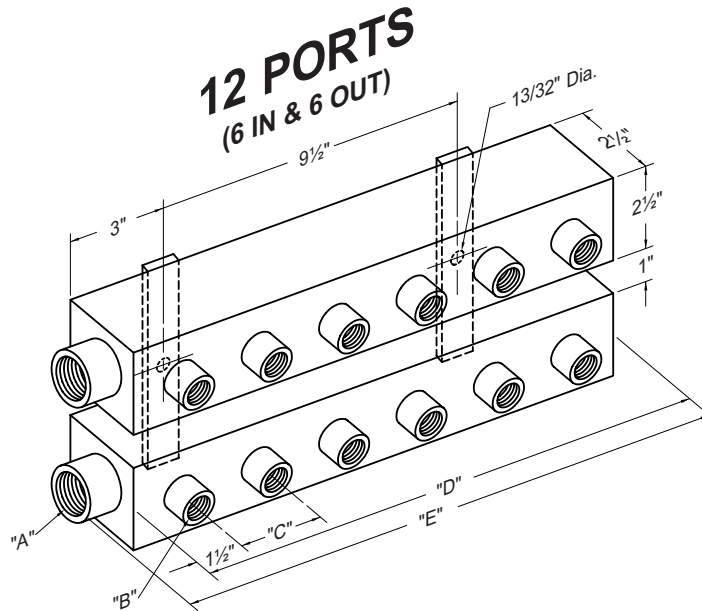

WATER MANIFOLDS

STANDARD STEEL POWDER COATED or ALL STAINLESS STEEL CONSTRUCTION

- Robot welded for consistent better quality
- Both types **HEAVY WALL** 11 gauge (.1196 thick)
- Heavy wall machined fittings
- Steel is powder coated for durability (orange)
- Stainless steel is type 304
- Underwater leak tested to 120 P.S.I.
- Temperature Rated to 300°F
- Compact design, but full 2-1/2" size

Stainless Steel Water Manifolds in the long term will reduce your costs with longer service life in any molding environment.

	TYPE	MODEL NO.	"A" N.P.T. INLETS	"B" N.P.T. OUTLETS	"C" BETWEEN OUTLETS	"D" BODY LENGTH	"E" OVERALL LENGTH	PRICE
	POWDER COATED	WM34-638	3/4" (1)	3/8" (6)	2-1/2"	15-1/2"	16-1/2"	\$62.90
	STAINLESS	WM34-638-ST	3/4" (1)	3/8" (6)	2-1/2"	15-1/2"	16-1/2"	\$119.70
	POWDER COATED	WM34-612	3/4" (1)	1/2" (6)	2-1/2"	15-1/2"	16-1/2"	\$62.90
	STAINLESS	WM34-612-ST	3/4" (1)	1/2" (6)	2-1/2"	15-1/2"	16-1/2"	\$121.60
	POWDER COATED	WM1-6	1" (2)	1/2" (6)	2-1/2"	15-1/2"	18"	\$64.50
RED	PWDR COATED RED	WM1-6RD	1" (2)	1/2" (6)	2-1/2"	15-1/2"	18"	\$64.50
BLUE	PWDR COATED BLUE	WM1-6BL	1" (2)	1/2" (6)	2-1/2"	15-1/2"	18"	\$64.50
	STAINLESS	WM1-6-ST	1" (2)	1/2" (6)	2-1/2"	15-1/2"	18"	\$125.80
	POWDER COATED	WM112-6	1-1/2" (2)	3/4" (6)	3"	18"	21"	\$80.00
	STAINLESS	WM112-6-ST	1-1/2" (2)	3/4" (6)	3"	18"	21"	\$146.00
	POWDER COATED	WM112-61	1-1/2" (1)	1" (6)	3-1/2"	20-1/2"	22"	\$80.00
	STAINLESS	WM112-61-ST	1-1/2" (1)	1" (6)	3-1/2"	20-1/2"	22"	\$146.00

	TYPE	MODEL NO.	"A" N.P.T. INLETS	"B" N.P.T. OUTLETS	"C" BETWEEN OUTLETS	"D" BODY LENGTH	"E" OVERALL LENGTH	PRICE
	POWDER COATED	WM1-6S6	1" (2)	1/2" (12)	2-1/2"	15-1/2"	17"	\$112.00
	STAINLESS	WM1-6S6-ST	1" (2)	1/2" (12)	2-1/2"	15-1/2"	17"	\$235.00
	POWDER COATED	WM114-6S6	1-1/4" (2)	3/4" (12)	3"	18"	19-1/2"	\$118.10
	STAINLESS	WM114-6S6-ST	1-1/4" (2)	3/4" (12)	3"	18"	19-1/2"	\$245.00