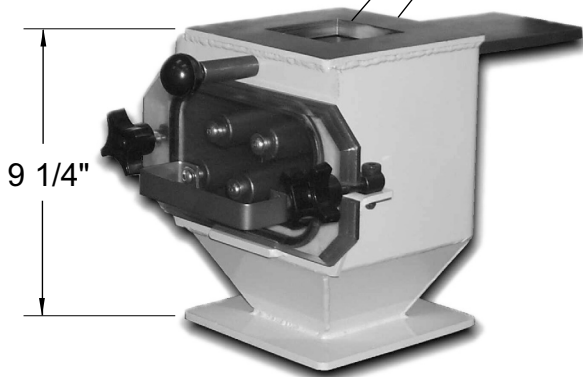

DRAWER MAGNETS

POSITIVE PROTECTION FOR EXPENSIVE TOOLING!

UNDRILLED FLANGES

Drill them yourself to save time and money.

- 3/8" thick slide gate shut-off.
- 1/4" thick top & bottom plates.
- Welded steel housings.
- Ceramic magnet tubes for greater holding power.
- Magnets are welded & sealed.
- Steep tapered sides ensures positive material flow.
- Traps ferrous metals.
- Welded latch assembly.
- 1/2" thick polycarbonate window.
- Flanges are undrilled.

**IN-STOCK
FOR IMMEDIATE SHIPMENT!**

MODEL BLM44

2" square top and bottom openings 4 1/2" square top and bottom flanges

MODEL BLM44

1-2	\$274.00
3+	\$255.00

Spare Magnet Drawer Assembly

Includes: Magnets, Window w/Gasket & Handle
Part No. CDM-44-DA \$122.85

MODEL BLM66

3" square top and bottom openings 6 1/2" square top and bottom flanges

MODEL BLM66

1-2	\$340.00
3+	\$320.00

Spare Magnet Drawer Assembly

Includes: Magnets, Window w/Gasket & Handle
Part No. CDM-66-DA \$155.70

MODEL BLM88

4" square top and bottom openings 8 1/2" square top and bottom flanges

MODEL BLM88

1-2	\$435.00
3+	\$410.00

Spare Magnet Drawer Assembly

Includes: Magnets, Window w/Gasket & Handle
Part No. CDM-88-DA \$237.15