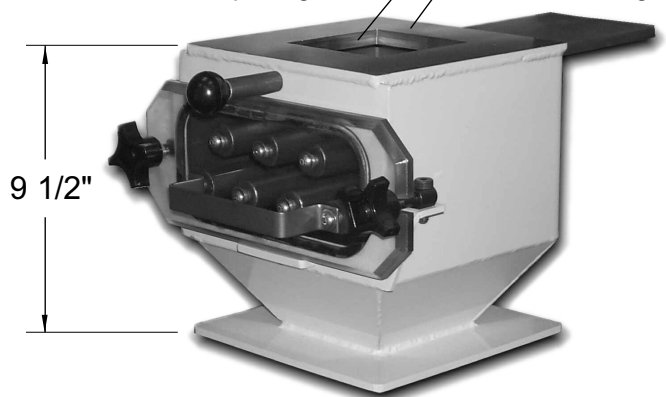

DRAWER MAGNETS

POSITIVE PROTECTION FOR EXPENSIVE TOOLING!

UNDRILLED FLANGES

Drill them yourself to save time and money.

- 3/8" thick slide gate shut-off.
- 1/4" thick top & bottom plates.
- Welded steel housings.
- Ceramic magnet tubes for greater holding power.
- Magnets are welded & sealed.
- Steep tapered sides ensures positive material flow.
- Traps ferrous metals.
- Welded latch assembly.
- 1/2" thick polycarbonate window.
- Flanges are undrilled.

**IN-STOCK
FOR IMMEDIATE SHIPMENT!**

MODEL BLM44

2" square top and bottom openings 4 1/2" square top and bottom flanges

MODEL BLM44

1-2	\$274.00
3+	\$255.00

Spare Magnet Drawer Assembly

Includes: Magnets, Window w/Gasket & Handle
Part No. CDM-44-DA \$122.85

MODEL BLM66

3" square top and bottom openings 6 1/2" square top and bottom flanges

MODEL BLM66

1-2	\$340.00
3+	\$320.00

Spare Magnet Drawer Assembly

Includes: Magnets, Window w/Gasket & Handle
Part No. CDM-66-DA \$155.70

MODEL BLM88

4" square top and bottom openings 8 1/2" square top and bottom flanges

MODEL BLM88

1-2	\$435.00
3+	\$410.00

Spare Magnet Drawer Assembly

Includes: Magnets, Window w/Gasket & Handle
Part No. CDM-88-DA \$237.15