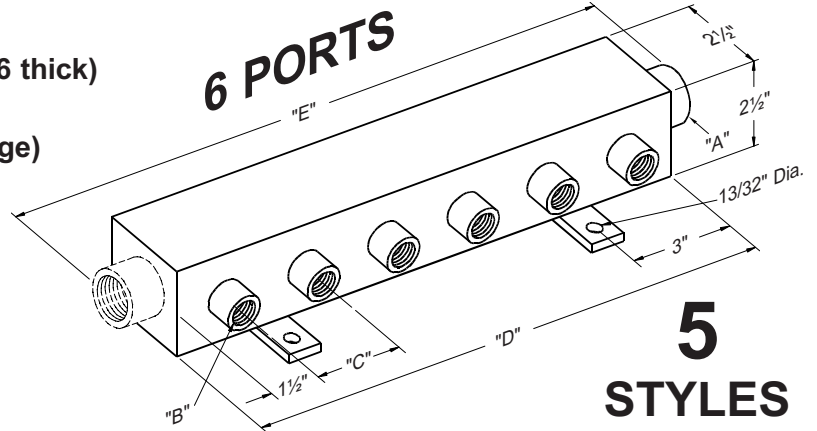

WATER MANIFOLDS

STANDARD STEEL POWDER COATED or ALL STAINLESS STEEL CONSTRUCTION

- Robot welded for consistent better quality
- Both types **HEAVY WALL** 11 gauge (.1196 thick)
- Heavy wall machined fittings
- Steel is powder coated for durability (orange)
- Stainless steel is type 304
- Underwater leak tested to 120 P.S.I.
- Temperature Rated to 300°F
- Compact design, but full 2-1/2" size

Stainless Steel Water Manifolds in the long term will reduce your costs with longer service life in any molding environment.

	TYPE	MODEL NO.	"A" N.P.T. INLETS	"B" N.P.T. OUTLETS	"C" BETWEEN OUTLETS	"D" BODY LENGTH	"E" OVERALL LENGTH	PRICE
	POWDER COATED	WM34-638	3/4" (1)	3/8" (6)	2-1/2"	15-1/2"	16-1/2"	\$62.90
	STAINLESS	WM34-638-ST	3/4" (1)	3/8" (6)	2-1/2"	15-1/2"	16-1/2"	\$119.70
	POWDER COATED	WM34-612	3/4" (1)	1/2" (6)	2-1/2"	15-1/2"	16-1/2"	\$62.90
	STAINLESS	WM34-612-ST	3/4" (1)	1/2" (6)	2-1/2"	15-1/2"	16-1/2"	\$121.60
	POWDER COATED	WM1-6	1" (2)	1/2" (6)	2-1/2"	15-1/2"	18"	\$64.50
RED	PWDR COATED RED	WM1-6RD	1" (2)	1/2" (6)	2-1/2"	15-1/2"	18"	\$64.50
BLUE	PWDR COATED BLUE	WM1-6BL	1" (2)	1/2" (6)	2-1/2"	15-1/2"	18"	\$64.50
	STAINLESS	WM1-6-ST	1" (2)	1/2" (6)	2-1/2"	15-1/2"	18"	\$125.80
	POWDER COATED	WM112-6	1-1/2" (2)	3/4" (6)	3"	18"	21"	\$80.00
	STAINLESS	WM112-6-ST	1-1/2" (2)	3/4" (6)	3"	18"	21"	\$146.00
	POWDER COATED	WM112-61	1-1/2" (1)	1" (6)	3-1/2"	20-1/2"	22"	\$80.00
	STAINLESS	WM112-61-ST	1-1/2" (1)	1" (6)	3-1/2"	20-1/2"	22"	\$146.00

	TYPE	MODEL NO.	"A" N.P.T. INLETS	"B" N.P.T. OUTLETS	"C" BETWEEN OUTLETS	"D" BODY LENGTH	"E" OVERALL LENGTH	PRICE
	POWDER COATED	WM1-6S6	1" (2)	1/2" (12)	2-1/2"	15-1/2"	17"	\$112.00
	STAINLESS	WM1-6S6-ST	1" (2)	1/2" (12)	2-1/2"	15-1/2"	17"	\$235.00
	POWDER COATED	WM114-6S6	1-1/4" (2)	3/4" (12)	3"	18"	19-1/2"	\$118.10
	STAINLESS	WM114-6S6-ST	1-1/4" (2)	3/4" (12)	3"	18"	19-1/2"	\$245.00