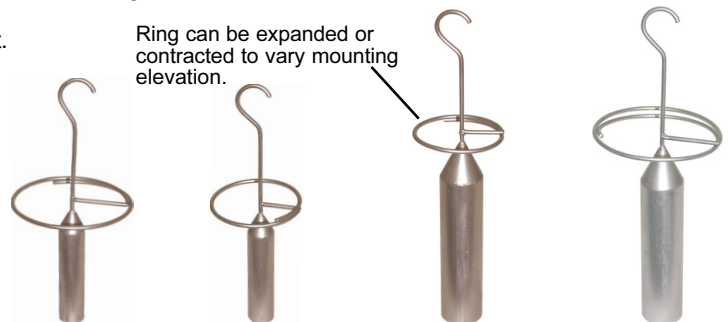

MODEL NO.	DESCRIPTION	PRICES EACH
7037	30" Long x 3/4" Hex Stock Large Radius Head	\$17.75
7035	18" Long x 5/8" Hex Stock Medium Radius Head	9.10
7032	18" Long x 5/8" Hex Stock Rolling Head	9.60
7025	16-1/4" Long x 5/8 Hex Stock Prying Head	8.50

NOTE: We Don't Care What You Call These Tools, If You Need Them Buy Them!

BULLET MAGNETS ⁵ MODELS

SUPER POWER - RARE EARTH MAGNETS FOR JUST-IN-TIME LOADERS

FEATURES & BENEFITS

- Longer lengths for more magnetic surface area.
- Two magnet diameters, 1 inch & 5/8 inch.
- Five sizes to fit most sight glass throats.
- Sealed welded construction.
- Super power rare earth magnet.

The PPE Bullet Magnets are Super Power Rare Earth (Neodymium-Iron-Boron) Cartridges welded to a stainless steel wire ring. They are designed to be suspended in the center of the site glass tube of your hopper loader to catch and hold tramp ferrous metals. This position allows you to inspect the magnet for metal build-up. The magnet will not interfere with your proximity level control switch. The stainless ring can be bent to suit your required diameter for the correct suspension height.

THE BETTER
BULLET
MAGNETS

Model 200115
Fits PPE
Venturi Loader

Ring can be expanded or contracted to vary mounting elevation.

PART NO.	DIMENSIONS					PRICE EACH
	"A" DIA.	"B" LENGTH	"C" O.A.	"D" RING	"E"	
200115	1"	3"	9-1/2"	4-3/8"	---	\$120.00
200116	1"	4-1/2"	8"	2-1/2"	3"	125.00
200117	1"	4-1/2"	8"	1-3/4"	3"	125.00
200118	5/8"	2-7/8"	6-1/8"	1-3/4"	2-3/4"	78.00
200119	5/8"	2-7/8"	6-1/8"	2-1/2"	2-3/4"	78.00