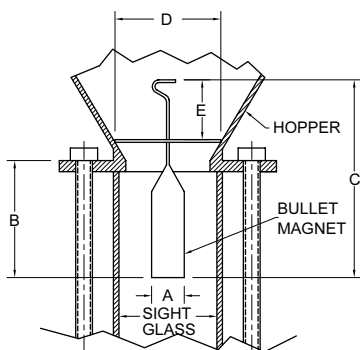

MODEL NO.	DESCRIPTION	PRICES EACH
7037	30" Long x 3/4" Hex Stock Large Radius Head	\$17.75
7035	18" Long x 5/8" Hex Stock Medium Radius Head	9.10
7032	18" Long x 5/8" Hex Stock Rolling Head	9.60
7025	16-1/4" Long x 5/8 Hex Stock Prying Head	8.50

NOTE: We Don't Care What You Call These Tools, If You Need Them Buy Them!

BULLET MAGNETS ⁵ MODELS

SUPER POWER - RARE EARTH MAGNETS FOR JUST-IN-TIME LOADERS

FEATURES & BENEFITS

- Longer lengths for more magnetic surface area.
- Two magnet diameters, 1 inch & 5/8 inch.
- Five sizes to fit most sight glass throats.
- Sealed welded construction.
- Super power rare earth magnet.

The PPE Bullet Magnets are Super Power Rare Earth (Neodymium-Iron-Boron) Cartridges welded to a stainless steel wire ring. They are designed to be suspended in the center of the site glass tube of your hopper loader to catch and hold tramp ferrous metals. This position allows you to inspect the magnet for metal build-up. The magnet will not interfere with your proximity level control switch. The stainless ring can be bent to suit your required diameter for the correct suspension height.

THE BETTER
BULLET
MAGNETS

Model 200115
Fits PPE
Venturi Loader

Ring can be expanded or contracted to vary mounting elevation.

PART NO.	DIMENSIONS					PRICE EACH
	"A" DIA.	"B" LENGTH	"C" O.A.	"D" RING	"E"	
200115	1"	3"	9-1/2"	4-3/8"	---	\$120.00
200116	1"	4-1/2"	8"	2-1/2"	3"	125.00
200117	1"	4-1/2"	8"	1-3/4"	3"	125.00
200118	5/8"	2-7/8"	6-1/8"	1-3/4"	2-3/4"	78.00
200119	5/8"	2-7/8"	6-1/8"	2-1/2"	2-3/4"	78.00