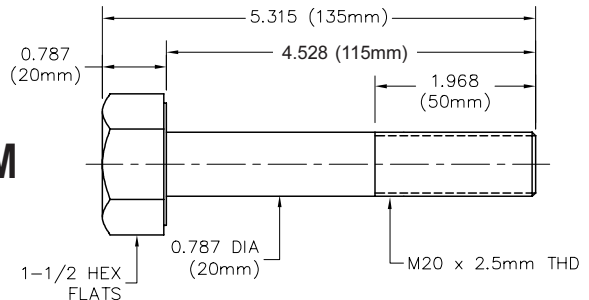

HEAVY DUTY HEX HEAD BOLTS

OVERSIZE HEX HEAD - **METRIC SIZES**

M16 X 2.0MM

M16 X 2.0MM

PART NO. M1658S

1 - 8 pcs	\$10.50 ea.
9 - 23	\$10.00 ea.
24 & over	\$9.50 ea.

1 - 8 pcs	\$10.50 ea.
9 - 23	\$10.00 ea.
24 & over	\$9.50 ea.

M16 X 2.0MM

M16 X 2.0MM

PART NO. M1658L

1 - 8 pcs	\$11.25 ea.
9 - 23	\$10.75 ea.
24 & over	\$10.00 ea.

1 - 8 pcs	\$11.25 ea.
9 - 23	\$10.75 ea.
24 & over	\$10.00 ea.

M20 X 2.5MM

M20 X 2.5MM

PART NO. M2034S