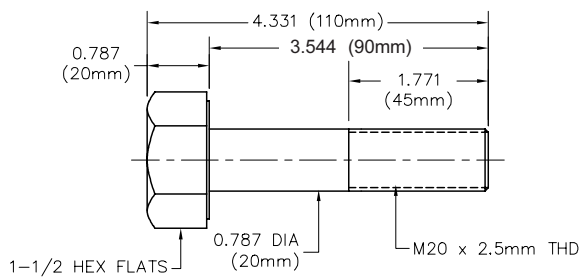

HEAVY DUTY HEX HEAD BOLTS

OVERSIZE HEX HEAD - **METRIC SIZES**

M16 X 2.0MM

M16 X 2.0MM

PART NO. M1658S

1 - 8 pcs	\$10.50 ea.
9 - 23	\$10.00 ea.
24 & over	\$9.50 ea.

1 - 8 pcs	\$10.50 ea.
9 - 23	\$10.00 ea.
24 & over	\$9.50 ea.

M16 X 2.0MM

M16 X 2.0MM

PART NO. M1658L

1 - 8 pcs	\$11.25 ea.
9 - 23	\$10.75 ea.
24 & over	\$10.00 ea.

1 - 8 pcs	\$11.25 ea.
9 - 23	\$10.75 ea.
24 & over	\$10.00 ea.

M20 X 2.5MM

M20 X 2.5MM

PART NO. M2034S