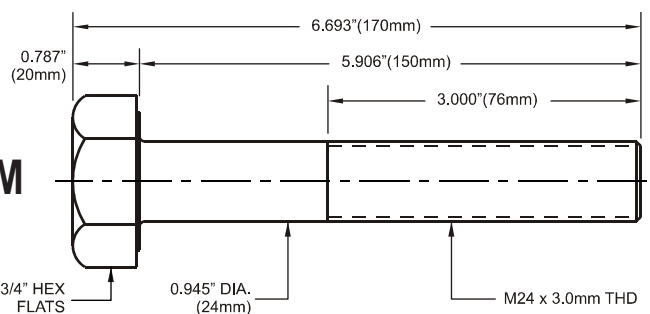

HEAVY DUTY HEX HEAD BOLTS

OVERSIZE HEX HEAD - **METRIC SIZES**

M16 X 2.0MM

M16 X 2.0MM

PART NO. M1658S

1 - 8 pcs	.....	$10.50 ea.
9 - 23	.....	$10.00 ea.
24 & over	.....	$9.50 ea.

1 - 8 pcs	.....	$10.50 ea.
9 - 23	.....	$10.00 ea.
24 & over	.....	$9.50 ea.

M16 X 2.0MM

M16 X 2.0MM

PART NO. M1658L

1 - 8 pcs	.....	$11.25 ea.
9 - 23	.....	$10.75 ea.
24 & over	.....	$10.00 ea.

1 - 8 pcs	.....	$11.25 ea.
9 - 23	.....	$10.75 ea.
24 & over	.....	$10.00 ea.

M20 X 2.5MM

M20 X 2.5MM

PART NO. M2034S

1 - 8 pcs	.....	$10.60 ea.
9 - 23	.....	$10.10 ea.
24 & over	.....	$9.50 ea.

1 - 8 pcs	.....	$11.75 ea.
9 - 23	.....	$11.25 ea.
24 & over	.....	$10.75 ea.

M24 X 3MM

M24 X 3MM

PART NO. M2410S

1 - 8 pcs	.....	$11.50 ea.
9 - 23	.....	$10.90 ea.
24 & over	.....	$10.35 ea.

1 - 8 pcs	.....	$13.00 ea.
9 - 23	.....	$12.35 ea.
24 & over	.....	$11.70 ea.