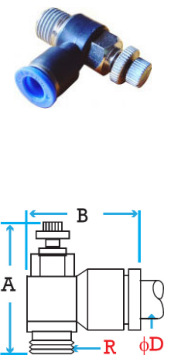

TUBE O.D.	PART NO.	A	B	D	Wt.	PRICE
4mm	EPE-4	34	9	4	3.1g	\$2.41
6mm	EPE-6	40	12.5	6	6.1g	\$2.83
8mm	EPE-8	46	15	8	8.8g	\$3.24
10mm	EPE-10	53	18	8	13.8g	\$4.08

Push-In T Reducers

TUBE O.D.	PART NO.	A	B	D1	D2	Wt.	PRICE
6/4mm	EPEG6-4	40	12.5	6	4	7g	\$2.45
8/6mm	EPEG8-6	45	15	8	6	22.8g	\$2.62
10/8mm	EPEG10-8	51	18	8	6	15.1g	\$3.20

Push-In Y Connectors

TUBE O.D.	PART NO.	A	B	D	Wt.	PRICE
4mm	EPY-4	31.5	20	4	3g	\$3.15
6mm	EPY-6	37	24	6	6g	\$3.05
8mm	EPY-8	42.5	29	8	8.6g	\$3.60
10mm	EPY-10	48.5	36	10	14g	\$3.85

Push-In Y Reducers

TUBE O.D.	PART NO.	A	B	D1	D2	Wt.	PRICE
6/4mm	EPW6-4	29	19	6	4	4g	\$3.35
8/6mm	EPW8-6	35	22	8	6	6g	\$3.65
10/8mm	EPW10-8	48	38	10	8	14g	\$3.85

SPEED CONTROLLERS

METRIC SIZES

Elbow Type Speed Controllers

TUBE O.D.	PART NO.	A	B	D	THD R	Wt.	PRICE
4mm	ESL4-M5	27.5	24	4	M5	6.5g	\$6.50
	ESL4-G8	35	27.5	4	R1/8	16.5g	\$7.35
6mm	ESL6-M5	27.5	28.5	6	M5	8g	\$6.95
	ESL6-G8	35	30	6	R1/8	17.5g	\$7.75
	ESL6-G4	41	34	6	R1/4	32g	\$8.95
8mm	ESL8-G8	35	33.5	8	R1/8	18g	\$8.10
	ESL8-G4	41	37.5	8	R1/4	33g	\$9.10
10mm	ESL10-G4	41	40	10	R1/4	34.5g	\$10.15

In-Line Type Speed Controllers

TUBE O.D.	PART NO.	A	B	D	Wt.	PRICE
4mm	ESA-4	41	26.5	4	7.8g	\$7.15
6mm	ESA-6	52.5	36.5	6	18.3g	\$9.45
8mm	ESA-8	59.5	40	8	23.5g	\$11.15
10mm	ESA-10	69	46.5	10	42.4g	\$12.85