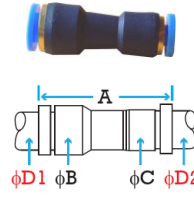

PUSH-IN AIR FITTINGS

METRIC SIZES

Straight Push-In Unions

TUBE O.D.	PART NO.	A	B	D	Wt.	PRICE
4mm	EPU-4	29.5	9	4	1.7g	\$1.63
6mm	EPU-6	34	12.5	6	3.6g	\$1.78
8mm	EPU-8	38.5	15	8	5g	\$2.09
10mm	EPU-10	43	18	8	8.1g	\$2.59

Reducer Push-In Unions

TUBE O.D.	PART NO.	A	B	C	D1	D2	Wt.	PRICE
6/4mm	EPG6-4	33.5	12.5	9	6	4	2.7g	\$2.50
8/6mm	EPG8-6	38	15	12.5	8	6	4.5g	\$2.45
10/8mm	EPG10-8	42.5	18	15	10	8	6.7g	\$2.61

Push-In T Connectors

TUBE O.D.	PART NO.	A	B	D	Wt.	PRICE
4mm	EPE-4	34	9	4	3.1g	\$2.41
6mm	EPE-6	40	12.5	6	6.1g	\$2.83
8mm	EPE-8	46	15	8	8.8g	\$3.24
10mm	EPE-10	53	18	8	13.8g	\$4.08

Push-In T Reducers

TUBE O.D.	PART NO.	A	B	D1	D2	Wt.	PRICE
6/4mm	EPEG6-4	40	12.5	6	4	7g	\$2.45
8/6mm	EPEG8-6	45	15	8	6	22.8g	\$2.62
10/8mm	EPEG10-8	51	18	8	6	15.1g	\$3.20

SPEED CONTROLLERS

METRIC SIZES

Elbow Type Speed Controllers

TUBE O.D.	PART NO.	A	B	D	THD R	Wt.	PRICE
4mm	ESL4-M5	27.5	24	4	M5	6.5g	\$6.50
	ESL4-G8	35	27.5	4	R1/8	16.5g	\$7.35
6mm	ESL6-M5	27.5	28.5	6	M5	8g	\$6.95
	ESL6-G8	35	30	6	R1/8	17.5g	\$7.75
	ESL6-G4	41	34	6	R1/4	32g	\$8.95
8mm	ESL8-G8	35	33.5	8	R1/8	18g	\$8.10
	ESL8-G4	41	37.5	8	R1/4	33g	\$9.10
10mm	ESL10-G4	41	40	10	R1/4	34.5g	\$10.15