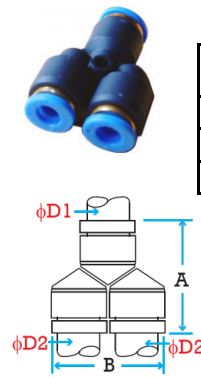

Reducer Push-In Unions

TUBE O.D.	PART NO.	A	B	C	D1	D2	Wt.	PRICE
6/4mm	EPG6-4	33.5	12.5	9	6	4	2.7g	\$2.50
8/6mm	EPG8-6	38	15	12.5	8	6	4.5g	\$2.45
10/8mm	EPG10-8	42.5	18	15	10	8	6.7g	\$2.61

Push-In T Connectors

TUBE O.D.	PART NO.	A	B	D	Wt.	PRICE
4mm	EPE-4	34	9	4	3.1g	\$2.41
6mm	EPE-6	40	12.5	6	6.1g	\$2.83
8mm	EPE-8	46	15	8	8.8g	\$3.24
10mm	EPE-10	53	18	8	13.8g	\$4.08

Push-In T Reducers

TUBE O.D.	PART NO.	A	B	D1	D2	Wt.	PRICE
6/4mm	EPEG6-4	40	12.5	6	4	7g	\$2.45
8/6mm	EPEG8-6	45	15	8	6	22.8g	\$2.62
10/8mm	EPEG10-8	51	18	8	6	15.1g	\$3.20

Push-In Y Connectors

TUBE O.D.	PART NO.	A	B	D	Wt.	PRICE
4mm	EPY-4	31.5	20	4	3g	\$3.15
6mm	EPY-6	37	24	6	6g	\$3.05
8mm	EPY-8	42.5	29	8	8.6g	\$3.60
10mm	EPY-10	48.5	36	10	14g	\$3.85

Push-In Y Reducers

TUBE O.D.	PART NO.	A	B	D1	D2	Wt.	PRICE
6/4mm	EPW6-4	29	19	6	4	4g	\$3.35
8/6mm	EPW8-6	35	22	8	6	6g	\$3.65
10/8mm	EPW10-8	48	38	10	8	14g	\$3.85

SPEED CONTROLLERS

METRIC SIZES

Elbow Type Speed Controllers

TUBE O.D.	PART NO.	A	B	D	THD R	Wt.	PRICE
4mm	ESL4-M5	27.5	24	4	M5	6.5g	\$6.50
	ESL4-G8	35	27.5	4	R1/8	16.5g	\$7.35
6mm	ESL6-M5	27.5	28.5	6	M5	8g	\$6.95
	ESL6-G8	35	30	6	R1/8	17.5g	\$7.75
	ESL6-G4	41	34	6	R1/4	32g	\$8.95
8mm	ESL8-G8	35	33.5	8	R1/8	18g	\$8.10
	ESL8-G4	41	37.5	8	R1/4	33g	\$9.10
10mm	ESL10-G4	41	40	10	R1/4	34.5g	\$10.15