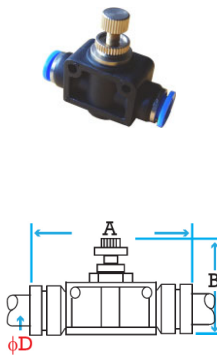

TUBE O.D.	PART NO.	A	B	D	Wt.	PRICE
4mm	EPE-4	34	9	4	3.1g	\$2.41
6mm	EPE-6	40	12.5	6	6.1g	\$2.83
8mm	EPE-8	46	15	8	8.8g	\$3.24
10mm	EPE-10	53	18	8	13.8g	\$4.08

Push-In T Reducers

TUBE O.D.	PART NO.	A	B	D1	D2	Wt.	PRICE
6/4mm	EPEG6-4	40	12.5	6	4	7g	\$2.45
8/6mm	EPEG8-6	45	15	8	6	22.8g	\$2.62
10/8mm	EPEG10-8	51	18	8	6	15.1g	\$3.20

Push-In Y Connectors

TUBE O.D.	PART NO.	A	B	D	Wt.	PRICE
4mm	EPY-4	31.5	20	4	3g	\$3.15
6mm	EPY-6	37	24	6	6g	\$3.05
8mm	EPY-8	42.5	29	8	8.6g	\$3.60
10mm	EPY-10	48.5	36	10	14g	\$3.85

Push-In Y Reducers

TUBE O.D.	PART NO.	A	B	D1	D2	Wt.	PRICE
6/4mm	EPW6-4	29	19	6	4	4g	\$3.35
8/6mm	EPW8-6	35	22	8	6	6g	\$3.65
10/8mm	EPW10-8	48	38	10	8	14g	\$3.85

SPEED CONTROLLERS

METRIC SIZES

Elbow Type Speed Controllers

TUBE O.D.	PART NO.	A	B	D	THD R	Wt.	PRICE
4mm	ESL4-M5	27.5	24	4	M5	6.5g	\$6.50
	ESL4-G8	35	27.5	4	R1/8	16.5g	\$7.35
6mm	ESL6-M5	27.5	28.5	6	M5	8g	\$6.95
	ESL6-G8	35	30	6	R1/8	17.5g	\$7.75
	ESL6-G4	41	34	6	R1/4	32g	\$8.95
8mm	ESL8-G8	35	33.5	8	R1/8	18g	\$8.10
	ESL8-G4	41	37.5	8	R1/4	33g	\$9.10
10mm	ESL10-G4	41	40	10	R1/4	34.5g	\$10.15

In-Line Type Speed Controllers

TUBE O.D.	PART NO.	A	B	D	Wt.	PRICE
4mm	ESA-4	41	26.5	4	7.8g	\$7.15
6mm	ESA-6	52.5	36.5	6	18.3g	\$9.45
8mm	ESA-8	59.5	40	8	23.5g	\$11.15
10mm	ESA-10	69	46.5	10	42.4g	\$12.85