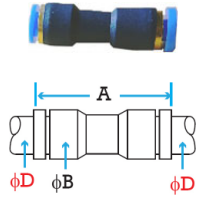

PUSH-IN AIR FITTINGS

METRIC SIZES

Straight Push-In Unions

TUBE O.D.	PART NO.	A	B	D	Wt.	PRICE
4mm	EPU-4	29.5	9	4	1.7g	\$1.63
6mm	EPU-6	34	12.5	6	3.6g	\$1.78
8mm	EPU-8	38.5	15	8	5g	\$2.09
10mm	EPU-10	43	18	8	8.1g	\$2.59

Reducer Push-In Unions

TUBE O.D.	PART NO.	A	B	C	D1	D2	Wt.	PRICE
6/4mm	EPG6-4	33.5	12.5	9	6	4	2.7g	\$2.50
8/6mm	EPG8-6	38	15	12.5	8	6	4.5g	\$2.45
10/8mm	EPG10-8	42.5	18	15	10	8	6.7g	\$2.61

Push-In T Connectors

TUBE O.D.	PART NO.	A	B	D	Wt.	PRICE
4mm	EPE-4	34	9	4	3.1g	\$2.41
6mm	EPE-6	40	12.5	6	6.1g	\$2.83
8mm	EPE-8	46	15	8	8.8g	\$3.24
10mm	EPE-10	53	18	8	13.8g	\$4.08

Push-In T Reducers

TUBE O.D.	PART NO.	A	B	D1	D2	Wt.	PRICE
6/4mm	EPEG6-4	40	12.5	6	4	7g	\$2.45
8/6mm	EPEG8-6	45	15	8	6	22.8g	\$2.62
10/8mm	EPEG10-8	51	18	8	6	15.1g	\$3.20

SPEED CONTROLLERS

METRIC SIZES

Elbow Type Speed Controllers

TUBE O.D.	PART NO.	A	B	D	THD R	Wt.	PRICE
4mm	ESL4-M5	27.5	24	4	M5	6.5g	\$6.50
	ESL4-G8	35	27.5	4	R1/8	16.5g	\$7.35
6mm	ESL6-M5	27.5	28.5	6	M5	8g	\$6.95
	ESL6-G8	35	30	6	R1/8	17.5g	\$7.75
	ESL6-G4	41	34	6	R1/4	32g	\$8.95
8mm	ESL8-G8	35	33.5	8	R1/8	18g	\$8.10
	ESL8-G4	41	37.5	8	R1/4	33g	\$9.10
10mm	ESL10-G4	41	40	10	R1/4	34.5g	\$10.15