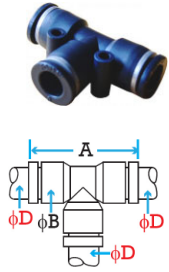

PUSH-IN AIR FITTINGS

METRIC SIZES

Straight Push-In Unions

TUBE O.D.	PART NO.	A	B	D	Wt.	PRICE
4mm	EPU-4	29.5	9	4	1.7g	\$1.63
6mm	EPU-6	34	12.5	6	3.6g	\$1.78
8mm	EPU-8	38.5	15	8	5g	\$2.09
10mm	EPU-10	43	18	8	8.1g	\$2.59

Reducer Push-In Unions

TUBE O.D.	PART NO.	A	B	C	D1	D2	Wt.	PRICE
6/4mm	EPG6-4	33.5	12.5	9	6	4	2.7g	\$2.50
8/6mm	EPG8-6	38	15	12.5	8	6	4.5g	\$2.45
10/8mm	EPG10-8	42.5	18	15	10	8	6.7g	\$2.61

Push-In T Connectors

TUBE O.D.	PART NO.	A	B	D	Wt.	PRICE
4mm	EPE-4	34	9	4	3.1g	\$2.41
6mm	EPE-6	40	12.5	6	6.1g	\$2.83
8mm	EPE-8	46	15	8	8.8g	\$3.24
10mm	EPE-10	53	18	8	13.8g	\$4.08

Push-In T Reducers

TUBE O.D.	PART NO.	A	B	D1	D2	Wt.	PRICE
6/4mm	EPEG6-4	40	12.5	6	4	7g	\$2.45
8/6mm	EPEG8-6	45	15	8	6	22.8g	\$2.62
10/8mm	EPEG10-8	51	18	8	6	15.1g	\$3.20

SPEED CONTROLLERS

METRIC SIZES

Elbow Type Speed Controllers

TUBE O.D.	PART NO.	A	B	D	THD R	Wt.	PRICE
4mm	ESL4-M5	27.5	24	4	M5	6.5g	\$6.50
	ESL4-G8	35	27.5	4	R1/8	16.5g	\$7.35
6mm	ESL6-M5	27.5	28.5	6	M5	8g	\$6.95
	ESL6-G8	35	30	6	R1/8	17.5g	\$7.75
	ESL6-G4	41	34	6	R1/4	32g	\$8.95
8mm	ESL8-G8	35	33.5	8	R1/8	18g	\$8.10
	ESL8-G4	41	37.5	8	R1/4	33g	\$9.10
10mm	ESL10-G4	41	40	10	R1/4	34.5g	\$10.15