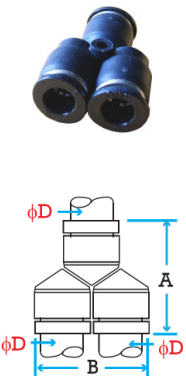

PUSH-IN AIR FITTINGS

METRIC SIZES

Straight Push-In Unions

TUBE O.D.	PART NO.	A	B	D	Wt.	PRICE
4mm	EPU-4	29.5	9	4	1.7g	\$1.63
6mm	EPU-6	34	12.5	6	3.6g	\$1.78
8mm	EPU-8	38.5	15	8	5g	\$2.09
10mm	EPU-10	43	18	8	8.1g	\$2.59

Reducer Push-In Unions

TUBE O.D.	PART NO.	A	B	C	D1	D2	Wt.	PRICE
6/4mm	EPG6-4	33.5	12.5	9	6	4	2.7g	\$2.50
8/6mm	EPG8-6	38	15	12.5	8	6	4.5g	\$2.45
10/8mm	EPG10-8	42.5	18	15	10	8	6.7g	\$2.61

Push-In T Connectors

TUBE O.D.	PART NO.	A	B	D	Wt.	PRICE
4mm	EPE-4	34	9	4	3.1g	\$2.41
6mm	EPE-6	40	12.5	6	6.1g	\$2.83
8mm	EPE-8	46	15	8	8.8g	\$3.24
10mm	EPE-10	53	18	8	13.8g	\$4.08

Push-In T Reducers

TUBE O.D.	PART NO.	A	B	D1	D2	Wt.	PRICE
6/4mm	EPEG6-4	40	12.5	6	4	7g	\$2.45
8/6mm	EPEG8-6	45	15	8	6	22.8g	\$2.62
10/8mm	EPEG10-8	51	18	8	6	15.1g	\$3.20

SPEED CONTROLLERS

METRIC SIZES

Elbow Type Speed Controllers

TUBE O.D.	PART NO.	A	B	D	THD R	Wt.	PRICE
4mm	ESL4-M5	27.5	24	4	M5	6.5g	\$6.50
	ESL4-G8	35	27.5	4	R1/8	16.5g	\$7.35
6mm	ESL6-M5	27.5	28.5	6	M5	8g	\$6.95
	ESL6-G8	35	30	6	R1/8	17.5g	\$7.75
	ESL6-G4	41	34	6	R1/4	32g	\$8.95
8mm	ESL8-G8	35	33.5	8	R1/8	18g	\$8.10
	ESL8-G4	41	37.5	8	R1/4	33g	\$9.10
10mm	ESL10-G4	41	40	10	R1/4	34.5g	\$10.15