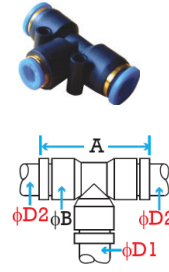

PUSH-IN AIR FITTINGS

METRIC SIZES

Straight Push-In Unions

TUBE O.D.	PART NO.	A	B	D	Wt.	PRICE
4mm	EPU-4	29.5	9	4	1.7g	\$1.63
6mm	EPU-6	34	12.5	6	3.6g	\$1.78
8mm	EPU-8	38.5	15	8	5g	\$2.09
10mm	EPU-10	43	18	8	8.1g	\$2.59

Reducer Push-In Unions

TUBE O.D.	PART NO.	A	B	C	D1	D2	Wt.	PRICE
6/4mm	EPG6-4	33.5	12.5	9	6	4	2.7g	\$2.50
8/6mm	EPG8-6	38	15	12.5	8	6	4.5g	\$2.45
10/8mm	EPG10-8	42.5	18	15	10	8	6.7g	\$2.61

Push-In T Connectors

TUBE O.D.	PART NO.	A	B	D	Wt.	PRICE
4mm	EPE-4	34	9	4	3.1g	\$2.41
6mm	EPE-6	40	12.5	6	6.1g	\$2.83
8mm	EPE-8	46	15	8	8.8g	\$3.24
10mm	EPE-10	53	18	8	13.8g	\$4.08

Push-In T Reducers

TUBE O.D.	PART NO.	A	B	D1	D2	Wt.	PRICE
6/4mm	EPEG6-4	40	12.5	6	4	7g	\$2.45
8/6mm	EPEG8-6	45	15	8	6	22.8g	\$2.62
10/8mm	EPEG10-8	51	18	8	6	15.1g	\$3.20

SPEED CONTROLLERS

METRIC SIZES

Elbow Type Speed Controllers

TUBE O.D.	PART NO.	A	B	D	THD R	Wt.	PRICE
4mm	ESL4-M5	27.5	24	4	M5	6.5g	\$6.50
	ESL4-G8	35	27.5	4	R1/8	16.5g	\$7.35
6mm	ESL6-M5	27.5	28.5	6	M5	8g	\$6.95
	ESL6-G8	35	30	6	R1/8	17.5g	\$7.75
	ESL6-G4	41	34	6	R1/4	32g	\$8.95
8mm	ESL8-G8	35	33.5	8	R1/8	18g	\$8.10
	ESL8-G4	41	37.5	8	R1/4	33g	\$9.10
10mm	ESL10-G4	41	40	10	R1/4	34.5g	\$10.15