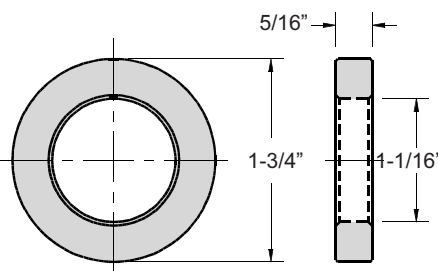

MODEL W-134

1-8 PCS	.....	$1.66
9-23 PCS	.....	$1.61
24-99 PCS	.....	$1.56
100+ PCS	.....	$1.52

Note: Drawings are not to scale.