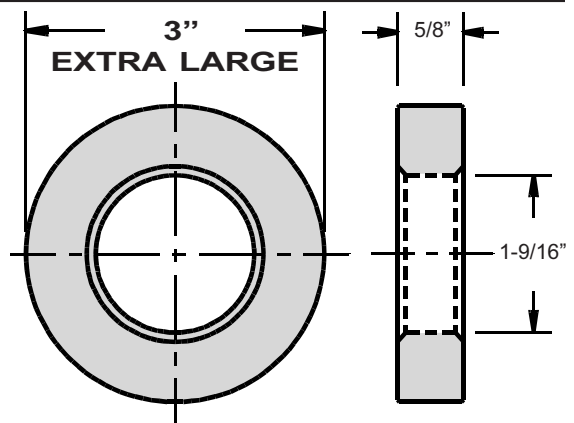

MODEL W-8A

1-8 PCS	.....	$10.90
9-23 PCS	.....	$10.35
24+	.....	$9.85

PLASTIC PROCESS EQUIPMENT, INC.

www.ppe.com • e-mail: sales@ppe.com

6385 Montessouri Street, Las Vegas, Nevada 89113
PPE WEST 702-433-6385 • 800-258-8877 • Fax: 702-433-6388

11218 Challenger Avenue, Odessa, Florida 33556
PPE SOUTH 727-834-8888 • 800-282-6783 • Fax: 727-834-8873

8303 CORPORATE PARK DRIVE, MACEDONIA (Cleveland), OHIO 44056, USA

Toll Free: USA, Canada & Mexico
800-362-0706

216-367-7000 • Toll Free: 800-321-0562 • Fax: 216-367-7022 • Order Fax: 800-223-8305