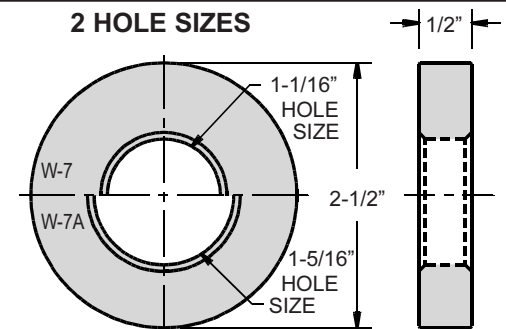

### MODEL W-134

1-8 PCS	.....	\$1.66
9-23 PCS	.....	\$1.61
24-99 PCS	.....	\$1.56
100+ PCS	.....	\$1.52

Note: Drawings are not to scale.