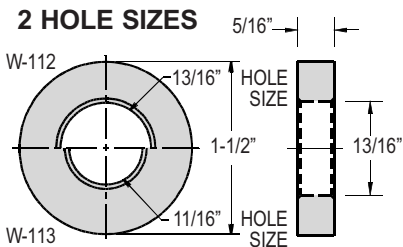

MODEL W-112

1-8 PCS	.....	$1.13
9-23 PCS	.....	$1.09
24-99 PCS	.....	$1.05
100+ PCS	.....	$.99

MODEL W-113

1-8 PCS	.....	$1.13
9-23 PCS	.....	$1.09
24-99 PCS	.....	$1.05
100+ PCS	.....	$.99