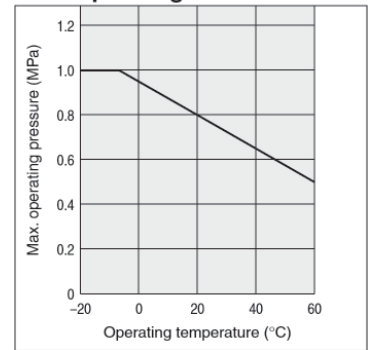

Max. Operating Pressure

Polyurethane Tubing for use with Push-In Fittings

Tube O.D.	Tube I.D.	Min. Bend Radius	Roll Qty.	Part Numbers and Colors								Roll Price
				Black	White	Yellow	Clear	Blue	Red	Green	Orange	
1/8"	0.079	0.39	66 ft.	TIUB01B-20	TIUB01W-20	TIUB01Y-20	TIUB01C-20	TIUB01BU-20	TIUB01R-20	TIUB01G-20	TIUB01YR-20	$5.75
5/32"	0.098	0.40	66 ft.	TU0425B-20	TU0425W-20	TU0425Y-20	TU0425C-20	TU0425BU-20	TU0425R-20	TU0425G-20	TU0425YR-20	$8.90
3/16"	0.125	0.59	66 ft.	TIUB05B-20	TIUB05W-20	TIUB05Y-20	TIUB05C-20	TIUB05BU-20	TIUB05R-20	TIUB05G-20	TIUB05YR-20	$12.00
1/4"	0.167	0.91	66 ft.	TIUB07B-20	TIUB07W-20	TIUB07Y-20	TIUB07C-20	TIUB07BU-20	TIUB07R-20	TIUB07G-20	TIUB07YR-20	$14.95
5/16"	0.236	0.78	66 ft.	TU0805B-20	TU0805W-20	TU0805Y-20	TU0805C-20	TU0805BU-20	TU0805R-20	TU0805G-20	TU0805YR-20	$25.00
3/8"	0.250	1.06	66 ft.	TIUB11B-20	TIUB11W-20	TIUB11Y-20	TIUB11C-20	TIUB11BU-20	TIUB11R-20	TIUB11G-20	TIUB11YR-20	$29.95
1/2"	0.333	1.38	66 ft.	TIUB13B-20	TIUB13W-20	TIUB13Y-20	TIUB13C-20	TIUB13BU-20	TIUB13R-20	TIUB13G-20	TIUB13YR-20	$49.95
3.2mm	2mm	10mm	66 ft.	TIUB01B-20	TIUB01W-20	TIUB01Y-20	TIUB01C-20	TIUB01BU-20	TIUB01R-20	TIUB01G-20	TIUB01YR-20	$5.75
4mm	2.5mm	10mm	66 ft.	TU0425B-20	TU0425W-20	TU0425Y-20	TU0425C-20	TU0425BU-20	TU0425R-20	TU0425G-20	TU0425YR-20	$8.90
6mm	4mm	15mm	66 ft.	TU0604B-20	TU0604W-20	TU0604Y-20	TU0604C-20	TU0604BU-20	TU0604R-20	TU0604G-20	TU0604YR-20	$16.75
8mm	5mm	20mm	66 ft.	TU0805B-20	TU0805W-20	TU0805Y-20	TU0805C-20	TU0805BU-20	TU0805R-20	TU0805G-20	TU0805YR-20	$25.00
10mm	6.5mm	27mm	66 ft.	TU1065B-20	TU1065W-20	TU1065Y-20	TU1065C-20	TU1065BU-20	TU1065R-20	TU1065G-20	TU1065YR-20	$37.50
12mm	8mm	35mm	66 ft.	TU1208B-20	TU1208W-20	TU1208Y-20	TU1208C-20	TU1208BU-20	TU1208R-20	TU1208G-20	TU1208YR-20	$53.75

SOFT NYLON TUBING

- For use with push-in fittings, such as SMC One-Touch Fittings.
- Highly flexible & non-kinking.
- For robots & other automated equipment use.
- 6 colors in 13 diameters.

6 COLORS