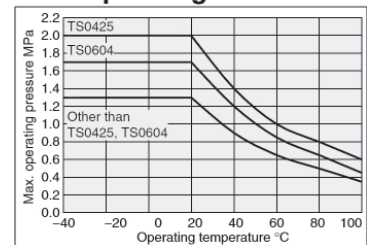

SOFT NYLON TUBING

- For use with push-in fittings, such as SMC One-Touch Fittings.
- Highly flexible & non-kinking.
- For robots & other automated equipment use.
- 6 colors in 13 diameters.

6 COLORS

Nylon Tubing for use with Push-In Fittings

Max. Operating Pressure

Tube O.D.	Tube I.D.	Min. Bend Radius	Maximum Operating Pressure	Roll Qty.	Part Numbers and Colors						Roll Price
					Black	White	Yellow	Blue	Red	Green	
1/8"	0.086	0.71	188 psi (1.3 MPa)	66 ft.	TISA01B-20	TISA01W-20	TISA01Y-20	TISA01BU-20	TISA01R-20	TISA01G-20	\$4.70
5/32"	0.098	0.59	290 psi (2.0 MPa)	66 ft.	TS0425B-20	TS0425W-20	TS0425Y-20	TS0425BU-20	TS0425R-20	TS0425G-20	\$7.50
3/16"	0.137	1.06	188 psi (1.3 MPa)	66 ft.	TISA05B-20	TISA05W-20	TISA05Y-20	TISA05BU-20	TISA05R-20	TISA05G-20	\$11.90
1/4"	0.180	1.18	188 psi (1.3 MPa)	66 ft.	TISA07B-20	TISA07W-20	TISA07Y-20	TISA07BU-20	TISA07R-20	TISA07G-20	\$13.80
5/16"	0.236	1.77	188 psi (1.3 MPa)	66 ft.	TS0806B-20	TS0806W-20	TS0806Y-20	TS0806BU-20	TS0806R-20	TS0806G-20	\$21.15
3/8"	0.275	2.16	188 psi (1.3 MPa)	66 ft.	TISA11B-20	TISA11W-20	TISA11Y-20	TISA11BU-20	TISA11R-20	TISA11G-20	\$28.95
1/2"	0.376	2.56	188 psi (1.3 MPa)	66 ft.	TISA13B-20	TISA13W-20	TISA13Y-20	TISA13BU-20	TISA13R-20	TISA13G-20	\$47.95
3.2mm	2.2mm	18mm	188 psi (1.3 MPa)	66 ft.	TISA01B-20	TISA01W-20	TISA01Y-20	TISA01BU-20	TISA01R-20	TISA01G-20	\$4.70
4mm	2.5mm	15mm	290 psi (2.0 MPa)	66 ft.	TS0425B-20	TS0425W-20	TS0425Y-20	TS0425BU-20	TS0425R-20	TS0425G-20	\$7.50
6mm	4mm	23mm	246 psi (1.7 MPa)	66 ft.	TS0604B-20	TS0604W-20	TS0604Y-20	TS0604BU-20	TS0604R-20	TS0604G-20	\$14.20
8mm	6mm	45mm	188 psi (1.3 MPa)	66 ft.	TS0806B-20	TS0806W-20	TS0806Y-20	TS0806BU-20	TS0806R-20	TS0806G-20	\$21.15
10mm	7.5mm	55mm	188 psi (1.3 MPa)	66 ft.	TS1075B-20	TS1075W-20	TS1075Y-20	TS1075BU-20	TS1075R-20	TS1075G-20	\$30.20
12mm	9mm	65mm	188 psi (1.3 MPa)	66 ft.	TS1209B-20	TS1209W-20	TS1209Y-20	TS1209BU-20	TS1209R-20	TS1209G-20	\$49.55