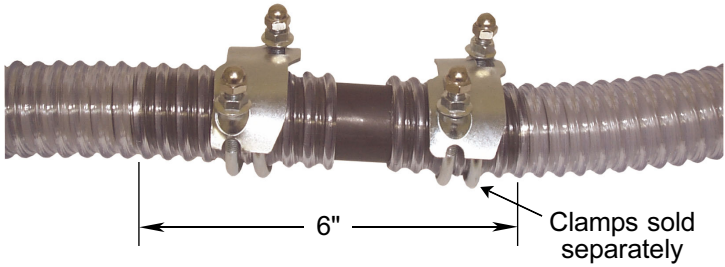

# VACUUM HOSE SPLICER FOR SPLICING VACUUM HOSES

## 2 TYPES STEEL OR STAINLESS STEEL

We suggest you always use a one piece hose to eliminate joints along your vacuum hose lines. However, if you must splice, use our thin wall splicers.

- Two types available:  
Steel (EMT Tubing) or Stainless Steel.
- Thin wall section tubing avoids trapping fines or powders.
- Ends are slightly chamfered on the inside.
- 6" length permits the use of two clamps per side for greater sealing.
- Both types in stock.

# 30° Y- ADAPTORS - SPLITTERS FOR VACUUM HOSE

## 2 TYPES ALUMINUM OR STAINLESS STEEL

Split your material flow. These welded aluminum or stainless steel 16 ga. Y-Adaptor pipes are excellent splitters for vacuum systems. The rigid heavy gauge thin wall construction is designed for use with vacuum hose and/or material transport tubing systems. The thin wall reduces the chance of trapping beads or fines.