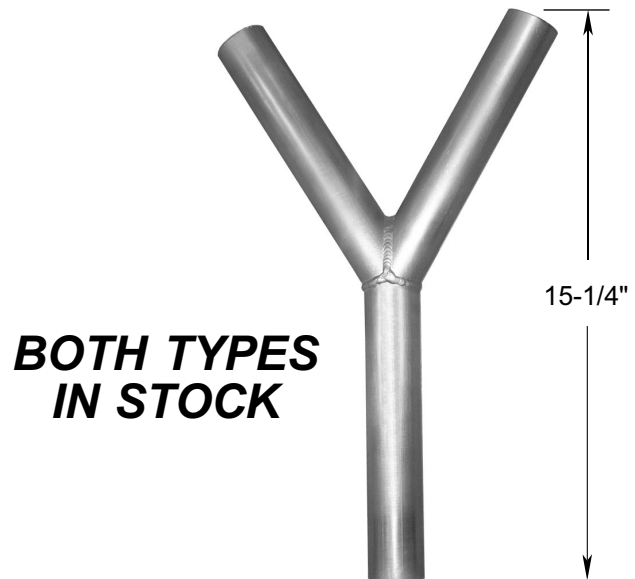

PLASTIC PROCESS EQUIPMENT, INC.

www.ppe.com • e-mail: sales@ppe.com

PPE WEST 6385 Montessouri Street, Las Vegas, Nevada 89113
702-433-6385 • 800-258-8877 • Fax: 702-433-6388

PPE SOUTH 11218 Challenger Avenue, Odessa, Florida 33556
727-834-8888 • 800-282-6783 • Fax: 727-834-8873

8303 CORPORATE PARK DRIVE, MACEDONIA (Cleveland), OHIO 44056, USA

Toll Free: USA, Canada & Mexico
800-362-0706

216-367-7000 • Toll Free: 800-321-0562 • Fax: 216-367-7022 • Order Fax: 800-223-8305