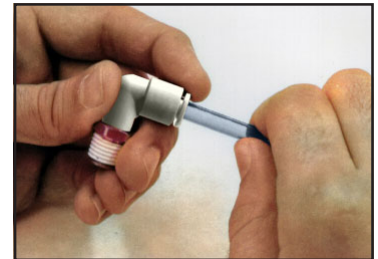

EASY OFF

Push down release button and pull out the tube.

Female Connector: KQ2F INCH Sizes

TUBE O.D.	THREAD NPT	PART NO.	PRICE EACH	
			1-19	20+
1/8"	10-32 UNF	KQ2F01-32A	$3.73	$3.56
	1/8	KQ2F01-34A	$3.43	$3.27
	1/4	KQ2F01-35A	$4.52	$4.30
5/32"	10-32 UNF	KQ2F03-32A	$3.73	$3.56
	1/8	KQ2F03-34A	$3.23	$3.08
	1/4	KQ2F03-35A	$3.97	$3.78
1/4"	10-32 UNF	KQ2F07-32A	$3.73	$3.56
	1/8	KQ2F07-34A	$3.13	$2.98
	1/4	KQ2F07-35A	$3.58	$3.41
5/16"	3/8	KQ2F07-36A	$4.75	$4.52
	1/8	KQ2F09-34A	$3.47	$3.30
	1/4	KQ2F09-35A	$4.27	$4.06
3/8"	3/8	KQ2F09-36A	$5.23	$4.98
	1/4	KQ2F11-35A	$4.85	$4.62
	3/8	KQ2F11-36A	$5.88	$5.60
1/2"	1/2	KQ2F11-37A	$7.37	$7.02
	3/8	KQ2F13-36A	$7.22	$6.87
	1/2	KQ2F13-37A	$6.67	$6.35

NOTE: 5/32" tube size is interchangeable with 4mm.
5/16" tube size is interchangeable with 8mm.

Female Connector: KQ2F METRIC Sizes

TUBE O.D.	THREAD BSPT	PART NO.	PRICE EACH	
			1-19	20+
3.2mm	M5 x 0.8	KQ2F23-M5A	$2.12	$2.02
4mm	M5 x 0.8	KQ2F04-M5A	$2.22	$2.11
	R1/8	KQ2F04-01A	$3.12	$2.97
6mm	R1/4	KQ2F04-02A	$3.58	$3.41
	M5 x 0.8	KQ2F06-M5A	$2.30	$2.19
	R1/8	KQ2F06-01A	$3.12	$2.97
8mm	R1/4	KQ2F06-02A	$3.58	$3.41
	R3/8	KQ2F06-03A	$3.82	$3.63
	R1/8	KQ2F08-01A	$3.22	$3.06
10mm	R1/4	KQ2F08-02A	$3.65	$3.48
	R3/8	KQ2F08-03A	$3.97	$3.78
	R1/4	KQ2F10-02A	$3.82	$3.63
12mm	R3/8	KQ2F10-03A	$4.08	$3.89
	R1/4	KQ2F12-02A	$4.35	$4.14
	R3/8	KQ2F12-03A	$4.52	$4.30
	R1/2	KQ2F12-04A	$4.75	$4.52

NOTE: 3.2mm tube size is interchangeable with 1/8".

PLASTIC PROCESS EQUIPMENT, INC.

8303 CORPORATE PARK DRIVE
MACEDONIA, OHIO 44056
216-367-7000 • FAX: 216-367-7022
TOLL FREE: 800-321-0562

6385 MONTESSOURI STREET
LAS VEGAS, NEVADA 89113
702-433-6385 • FAX: 702-433-6388
TOLL FREE: 800-258-8877

www.ppe.com

e-mail: sales@ppe.com

Toll Free: USA, Canada & Mexico

800-362-0706

Order Fax: 800-223-8305