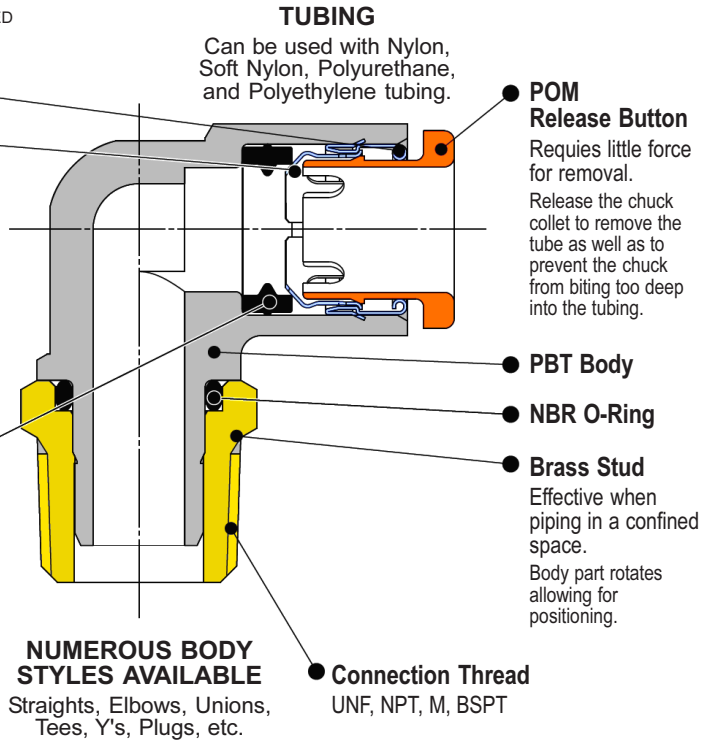

PUSH-IN AIR FITTINGS

ONE-TOUCH FITTINGS

**IDEAL FOR USE ON
SPRUE PICKER ROBOTS!**

ISO-9001

MANUFACTURED IN A
QUALITY SYSTEM CERTIFIED
FACILITY.

**INCH & METRIC SIZES AVAILABLE
WITH HIGH PRESSURE RATINGS**

-FEATURES-

- **For Use With** - Air or Water.
- **Quick Connect** - Simply push tubing in until it bottoms out in the fitting. Specially designed packing provides low connection force.
- **Quick Disconnect** - Push down release button and pull out tube. Button releases both collet and chuck, allowing effortless release.
- **Superior Design** - Specially designed packing allows even polyurethane tubing to be used.
- **Swivel Standard** - Elbows and tees rotate at the stud for easy piping in confined areas.
- **Pressure Range** - Can be used from a vacuum of 10 Torr to a pressure of 220 psig.
- **Operating Temperature Range** - Air (32°F to 140°F) - Water (40°F to 105°F)
- **Versatile** - Can be used with Polyurethane, Polyethylene, Nylon, and Soft Nylon tubing.
- **Positive Seal** - Specially designed packing provides a positive seal and a reduced installation force.
- **Other Sizes Available** - Other sizes not listed available to special order.

**Stainless Steel Guide
Stainless Steel Chuck**

Large retaining force.
The chuck provides secure retention and the collet increases the holding force on the tube.

NBR Seal

Can be used for a wide range of pressures from low vacuum up to 145 psi. The use of a special profile ensures sealing and reduces resistance when the tube is inserted.