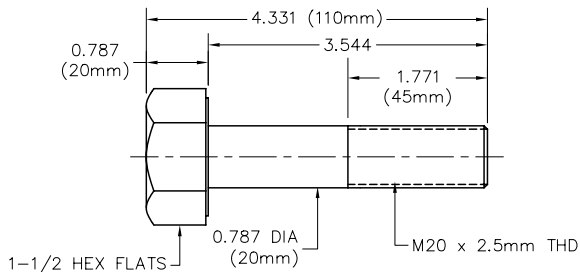

HEAVY DUTY HEX HEAD BOLTS

OVERSIZE HEX HEAD - METRIC SIZES

M16 X 2.0MM

PART NO. M1658S

1 - 8 pcs	\$10.50 ea
9 - 23	\$10.00 ea
24 & over	\$9.50 ea

PART NO. M1634S

1 - 8 pcs	\$10.50 ea
9 - 23	\$10.00 ea
24 & over	\$9.50 ea

PART NO. M1658L

1 - 8 pcs	\$11.25 ea
9 - 23	\$10.75 ea
24 & over	\$10.00 ea

PART NO. M1634L

1 - 8 pcs	\$11.25 ea
9 - 23	\$10.75 ea
24 & over	\$10.00 ea

M20 X 2.5MM

PART NO. M2034S

1 - 8 pcs	\$10.60 ea
9 - 23	\$10.10 ea
24 & over	\$9.50 ea