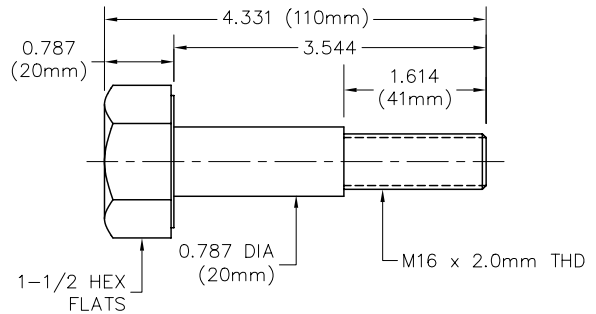

HEAVY DUTY HEX HEAD BOLTS

OVERSIZE HEX HEAD - METRIC SIZES

M16 X 2.0MM

PART NO. M1658S

1 - 8 pcs	\$10.50 ea
9 - 23	\$10.00 ea
24 & over	\$9.50 ea

PART NO. M1634S

1 - 8 pcs	\$10.50 ea
9 - 23	\$10.00 ea
24 & over	\$9.50 ea

PART NO. M1658L

1 - 8 pcs	\$11.25 ea
9 - 23	\$10.75 ea
24 & over	\$10.00 ea

PART NO. M1634L

1 - 8 pcs	\$11.25 ea
9 - 23	\$10.75 ea
24 & over	\$10.00 ea

M20 X 2.5MM

PART NO. M2034S

1 - 8 pcs	\$10.60 ea
9 - 23	\$10.10 ea
24 & over	\$9.50 ea