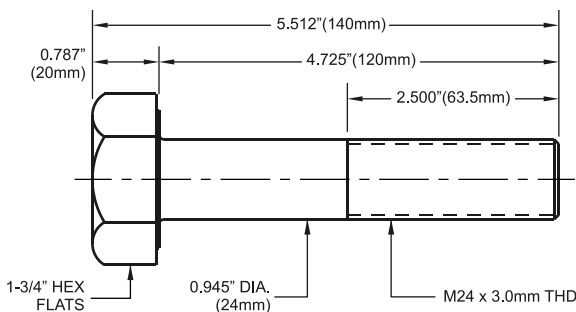

HEAVY DUTY HEX HEAD BOLTS

OVERSIZE HEX HEAD - METRIC SIZES

M16 X 2.0MM

M16 X 2.0MM

PART NO. M1658S

1 - 8 pcs	\$10.50 ea.
9 - 23	\$10.00 ea.
24 & over	\$9.50 ea.

1 - 8 pcs	\$10.50 ea.
9 - 23	\$10.00 ea.
24 & over	\$9.50 ea.

M16 X 2.0MM

PART NO. M1658L

1 - 8 pcs	\$11.25 ea.
9 - 23	\$10.75 ea.
24 & over	\$10.00 ea.

PART NO. M1634L

1 - 8 pcs	\$11.25 ea.
9 - 23	\$10.75 ea.
24 & over	\$10.00 ea.

M20 X 2.5MM

PART NO. M2034S

1 - 8 pcs	\$10.60 ea.
9 - 23	\$10.10 ea.
24 & over	\$9.50 ea.

PART NO. M2034L

1 - 8 pcs	\$11.75 ea.
9 - 23	\$11.25 ea.
24 & over	\$10.75 ea.

M24 X 3MM

PART NO. M2410S

1 - 8 pcs	\$11.50 ea.
9 - 23	\$10.90 ea.
24 & over	\$10.35 ea.

PART NO. M2410L

1 - 8 pcs	\$13.00 ea.
9 - 23	\$12.35 ea.
24 & over	\$11.70 ea.