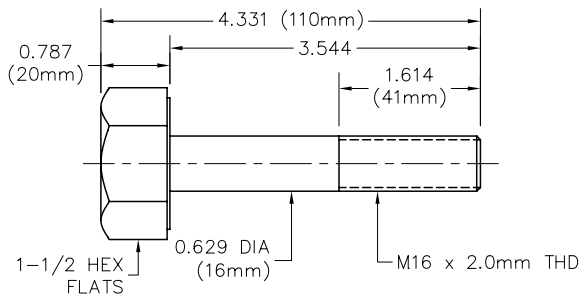

HEAVY DUTY HEX HEAD BOLTS

OVERSIZE HEX HEAD - METRIC SIZES

M16 X 2.0MM

PART NO. M1658S

1 - 8 pcs	\$10.50 ea
9 - 23	\$10.00 ea
24 & over	\$9.50 ea

PART NO. M1634S

1 - 8 pcs	\$10.50 ea
9 - 23	\$10.00 ea
24 & over	\$9.50 ea

PART NO. M1658L

1 - 8 pcs	\$11.25 ea
9 - 23	\$10.75 ea
24 & over	\$10.00 ea

PART NO. M1634L

1 - 8 pcs	\$11.25 ea
9 - 23	\$10.75 ea
24 & over	\$10.00 ea

M20 X 2.5MM

PART NO. M2034S

1 - 8 pcs	\$10.60 ea
9 - 23	\$10.10 ea
24 & over	\$9.50 ea