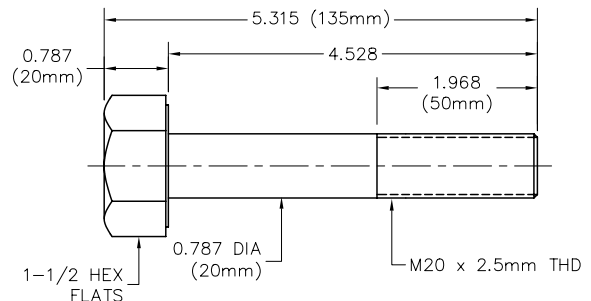

HEAVY DUTY HEX HEAD BOLTS

OVERSIZE HEX HEAD - METRIC SIZES

M16 X 2.0MM

PART NO. M1658S

1 - 8 pcs	\$10.50 ea
9 - 23	\$10.00 ea
24 & over	\$9.50 ea

PART NO. M1634S

1 - 8 pcs	\$10.50 ea
9 - 23	\$10.00 ea
24 & over	\$9.50 ea

PART NO. M1658L

1 - 8 pcs	\$11.25 ea
9 - 23	\$10.75 ea
24 & over	\$10.00 ea

PART NO. M1634L

1 - 8 pcs	\$11.25 ea
9 - 23	\$10.75 ea
24 & over	\$10.00 ea

M20 X 2.5MM

PART NO. M2034S

1 - 8 pcs	\$10.60 ea
9 - 23	\$10.10 ea
24 & over	\$9.50 ea