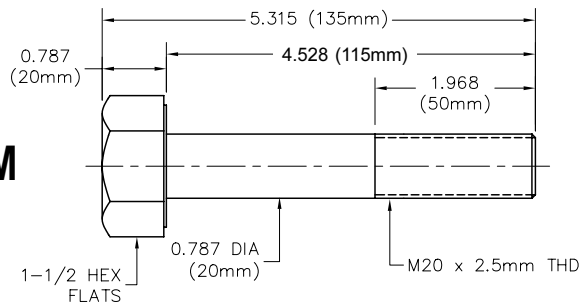

HEAVY DUTY HEX HEAD BOLTS

OVERSIZE HEX HEAD - METRIC SIZES

M16 X 2.0MM

M16 X 2.0MM

PART NO. M1658S

1 - 8 pcs	\$10.50 ea.
9 - 23	\$10.00 ea.
24 & over	\$9.50 ea.

1 - 8 pcs	\$10.50 ea.
9 - 23	\$10.00 ea.
24 & over	\$9.50 ea.

M16 X 2.0MM

PART NO. M1658L

1 - 8 pcs	\$11.25 ea.
9 - 23	\$10.75 ea.
24 & over	\$10.00 ea.

PART NO. M1634L

1 - 8 pcs	\$11.25 ea.
9 - 23	\$10.75 ea.
24 & over	\$10.00 ea.

M20 X 2.5MM

PART NO. M2034S

1 - 8 pcs	\$10.60 ea.
9 - 23	\$10.10 ea.
24 & over	\$9.50 ea.

PART NO. M2034L

1 - 8 pcs	\$11.75 ea.
9 - 23	\$11.25 ea.
24 & over	\$10.75 ea.

M24 X 3MM

PART NO. M2410S

1 - 8 pcs	\$11.50 ea.
9 - 23	\$10.90 ea.
24 & over	\$10.35 ea.

PART NO. M2410L

1 - 8 pcs	\$13.00 ea.
9 - 23	\$12.35 ea.
24 & over	\$11.70 ea.