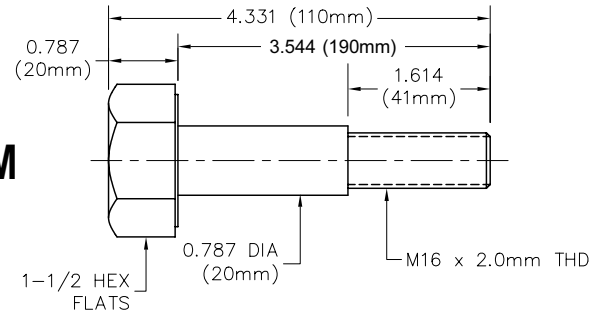

HEAVY DUTY HEX HEAD BOLTS

OVERSIZE HEX HEAD - METRIC SIZES

M16 X 2.0MM

M16 X 2.0MM

PART NO. M1658S

1 - 8 pcs	\$10.50 ea.
9 - 23	\$10.00 ea.
24 & over	\$9.50 ea.

1 - 8 pcs	\$10.50 ea.
9 - 23	\$10.00 ea.
24 & over	\$9.50 ea.

M16 X 2.0MM

PART NO. M1658L

1 - 8 pcs	\$11.25 ea.
9 - 23	\$10.75 ea.
24 & over	\$10.00 ea.

PART NO. M1634L

1 - 8 pcs	\$11.25 ea.
9 - 23	\$10.75 ea.
24 & over	\$10.00 ea.

M20 X 2.5MM

PART NO. M2034S

1 - 8 pcs	\$10.60 ea.
9 - 23	\$10.10 ea.
24 & over	\$9.50 ea.

PART NO. M2034L

1 - 8 pcs	\$11.75 ea.
9 - 23	\$11.25 ea.
24 & over	\$10.75 ea.

M24 X 3MM

PART NO. M2410S

1 - 8 pcs	\$11.50 ea.
9 - 23	\$10.90 ea.
24 & over	\$10.35 ea.

PART NO. M2410L

1 - 8 pcs	\$13.00 ea.
9 - 23	\$12.35 ea.
24 & over	\$11.70 ea.