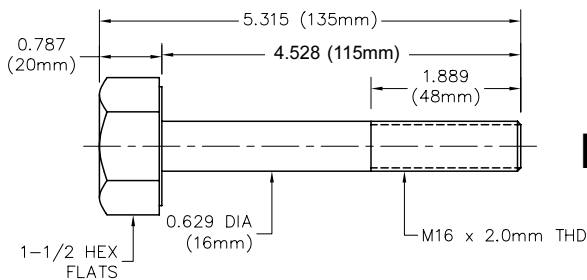

HEAVY DUTY HEX HEAD BOLTS

OVERSIZE HEX HEAD - METRIC SIZES

M16 X 2.0MM

M16 X 2.0MM

PART NO. M1658S

1 - 8 pcs	\$10.50 ea.
9 - 23	\$10.00 ea.
24 & over	\$9.50 ea.

1 - 8 pcs	\$10.50 ea.
9 - 23	\$10.00 ea.
24 & over	\$9.50 ea.

M16 X 2.0MM

PART NO. M1658L

1 - 8 pcs	\$11.25 ea.
9 - 23	\$10.75 ea.
24 & over	\$10.00 ea.

PART NO. M1634L

1 - 8 pcs	\$11.25 ea.
9 - 23	\$10.75 ea.
24 & over	\$10.00 ea.

M20 X 2.5MM

PART NO. M2034S

1 - 8 pcs	\$10.60 ea.
9 - 23	\$10.10 ea.
24 & over	\$9.50 ea.

PART NO. M2034L

1 - 8 pcs	\$11.75 ea.
9 - 23	\$11.25 ea.
24 & over	\$10.75 ea.

M24 X 3MM

PART NO. M2410S

1 - 8 pcs	\$11.50 ea.
9 - 23	\$10.90 ea.
24 & over	\$10.35 ea.

PART NO. M2410L

1 - 8 pcs	\$13.00 ea.
9 - 23	\$12.35 ea.
24 & over	\$11.70 ea.