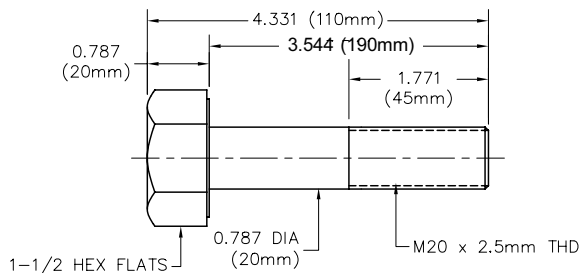

HEAVY DUTY HEX HEAD BOLTS

OVERSIZE HEX HEAD - METRIC SIZES

M16 X 2.0MM

M16 X 2.0MM

PART NO. M1658S

1 - 8 pcs	\$10.50 ea.
9 - 23	\$10.00 ea.
24 & over	\$9.50 ea.

1 - 8 pcs	\$10.50 ea.
9 - 23	\$10.00 ea.
24 & over	\$9.50 ea.

M16 X 2.0MM

PART NO. M1658L

1 - 8 pcs	\$11.25 ea.
9 - 23	\$10.75 ea.
24 & over	\$10.00 ea.

PART NO. M1634L

1 - 8 pcs	\$11.25 ea.
9 - 23	\$10.75 ea.
24 & over	\$10.00 ea.

M20 X 2.5MM

PART NO. M2034S

1 - 8 pcs	\$10.60 ea.
9 - 23	\$10.10 ea.
24 & over	\$9.50 ea.

PART NO. M2034L

1 - 8 pcs	\$11.75 ea.
9 - 23	\$11.25 ea.
24 & over	\$10.75 ea.

M24 X 3MM

PART NO. M2410S

1 - 8 pcs	\$11.50 ea.
9 - 23	\$10.90 ea.
24 & over	\$10.35 ea.

PART NO. M2410L

1 - 8 pcs	\$13.00 ea.
9 - 23	\$12.35 ea.
24 & over	\$11.70 ea.