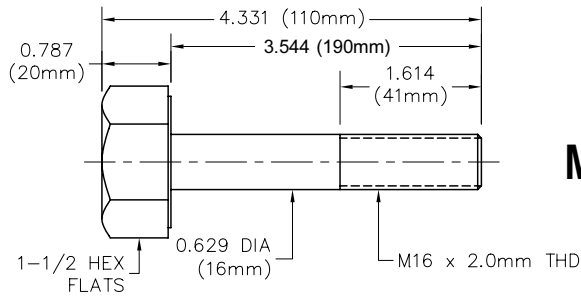

HEAVY DUTY HEX HEAD BOLTS

OVERSIZE HEX HEAD - METRIC SIZES

M16 X 2.0MM

M16 X 2.0MM

PART NO. M1658S

1 - 8 pcs	\$10.50 ea.
9 - 23	\$10.00 ea.
24 & over	\$9.50 ea.

1 - 8 pcs	\$10.50 ea.
9 - 23	\$10.00 ea.
24 & over	\$9.50 ea.

M16 X 2.0MM

PART NO. M1658L

1 - 8 pcs	\$11.25 ea.
9 - 23	\$10.75 ea.
24 & over	\$10.00 ea.

PART NO. M1634L

1 - 8 pcs	\$11.25 ea.
9 - 23	\$10.75 ea.
24 & over	\$10.00 ea.

M20 X 2.5MM

PART NO. M2034S

1 - 8 pcs	\$10.60 ea.
9 - 23	\$10.10 ea.
24 & over	\$9.50 ea.

PART NO. M2034L

1 - 8 pcs	\$11.75 ea.
9 - 23	\$11.25 ea.
24 & over	\$10.75 ea.

M24 X 3MM

PART NO. M2410S

1 - 8 pcs	\$11.50 ea.
9 - 23	\$10.90 ea.
24 & over	\$10.35 ea.

PART NO. M2410L

1 - 8 pcs	\$13.00 ea.
9 - 23	\$12.35 ea.
24 & over	\$11.70 ea.