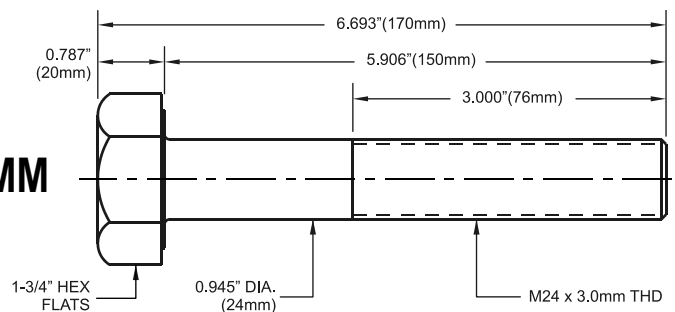

HEAVY DUTY HEX HEAD BOLTS

OVERSIZE HEX HEAD - METRIC SIZES

M16 X 2.0MM

M16 X 2.0MM

PART NO. M1658S

1 - 8 pcs	\$10.50 ea.
9 - 23	\$10.00 ea.
24 & over	\$9.50 ea.

1 - 8 pcs	\$10.50 ea.
9 - 23	\$10.00 ea.
24 & over	\$9.50 ea.

PART NO. M2034L

1 - 8 pcs	\$11.75 ea.
9 - 23	\$11.25 ea.
24 & over	\$10.75 ea.

M24 X 3MM

PART NO. M2410S

1 - 8 pcs	\$11.50 ea.
9 - 23	\$10.90 ea.
24 & over	\$10.35 ea.

PART NO. M2410L

1 - 8 pcs	\$13.00 ea.
9 - 23	\$12.35 ea.
24 & over	\$11.70 ea.