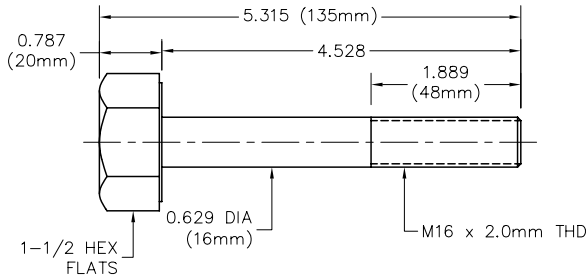

HEAVY DUTY HEX HEAD BOLTS

OVERSIZE HEX HEAD - METRIC SIZES

M16 X 2.0MM

PART NO. M1658S

1 - 8 pcs	\$10.50 ea
9 - 23	\$10.00 ea
24 & over	\$9.50 ea

PART NO. M1634S

1 - 8 pcs	\$10.50 ea
9 - 23	\$10.00 ea
24 & over	\$9.50 ea

PART NO. M1658L

1 - 8 pcs	\$11.25 ea
9 - 23	\$10.75 ea
24 & over	\$10.00 ea

PART NO. M1634L

1 - 8 pcs	\$11.25 ea
9 - 23	\$10.75 ea
24 & over	\$10.00 ea

M20 X 2.5MM

PART NO. M2034S

1 - 8 pcs	\$10.60 ea
9 - 23	\$10.10 ea
24 & over	\$9.50 ea