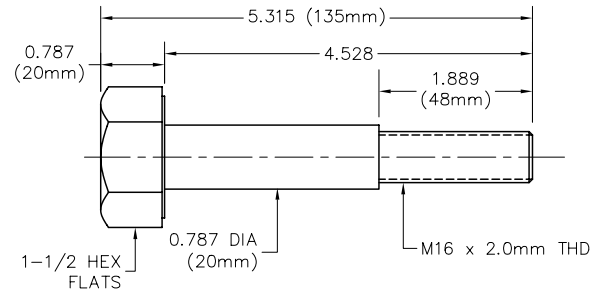

HEAVY DUTY HEX HEAD BOLTS

OVERSIZE HEX HEAD - METRIC SIZES

M16 X 2.0MM

PART NO. M1658S

1 - 8 pcs	\$10.50 ea
9 - 23	\$10.00 ea
24 & over	\$9.50 ea

PART NO. M1634S

1 - 8 pcs	\$10.50 ea
9 - 23	\$10.00 ea
24 & over	\$9.50 ea

PART NO. M1658L

1 - 8 pcs	\$11.25 ea
9 - 23	\$10.75 ea
24 & over	\$10.00 ea

PART NO. M1634L

1 - 8 pcs	\$11.25 ea
9 - 23	\$10.75 ea
24 & over	\$10.00 ea

M20 X 2.5MM

PART NO. M2034S

1 - 8 pcs	\$10.60 ea
9 - 23	\$10.10 ea
24 & over	\$9.50 ea