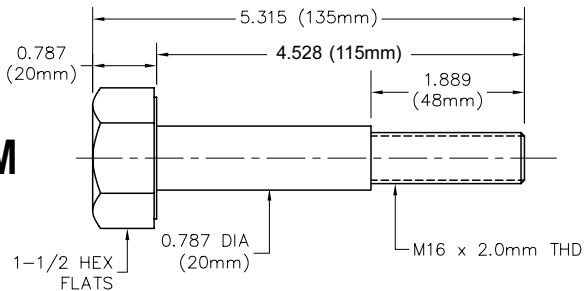

HEAVY DUTY HEX HEAD BOLTS

OVERSIZE HEX HEAD - METRIC SIZES

M16 X 2.0MM

M16 X 2.0MM

PART NO. M1658S

1 - 8 pcs	\$10.50 ea.
9 - 23	\$10.00 ea.
24 & over	\$9.50 ea.

1 - 8 pcs	\$10.50 ea.
9 - 23	\$10.00 ea.
24 & over	\$9.50 ea.

M16 X 2.0MM

PART NO. M1658L

1 - 8 pcs	\$11.25 ea.
9 - 23	\$10.75 ea.
24 & over	\$10.00 ea.

PART NO. M1634L

1 - 8 pcs	\$11.25 ea.
9 - 23	\$10.75 ea.
24 & over	\$10.00 ea.

M20 X 2.5MM

PART NO. M2034S

1 - 8 pcs	\$10.60 ea.
9 - 23	\$10.10 ea.
24 & over	\$9.50 ea.

PART NO. M2034L

1 - 8 pcs	\$11.75 ea.
9 - 23	\$11.25 ea.
24 & over	\$10.75 ea.

M24 X 3MM

PART NO. M2410S

1 - 8 pcs	\$11.50 ea.
9 - 23	\$10.90 ea.
24 & over	\$10.35 ea.

PART NO. M2410L

1 - 8 pcs	\$13.00 ea.
9 - 23	\$12.35 ea.
24 & over	\$11.70 ea.