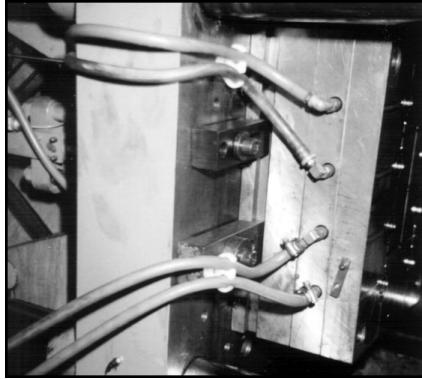

## SAFELY SECURES FLUID HOSES OR WIRES

THREADS DIRECTLY INTO YOUR PLATEN HOLES

SINGLE OR DOUBLE CLIPS.  
EIGHT THREAD SIZES.

- Safely secures hoses or wires.
- Helps reduce wear from movement.
- Helps eliminate pinching or kinking.
- Eight thread sizes stocked.
- American and Metric threads.
- Singles & doubles in all thread sizes stocked.
- All models have safety wire tie down slot.
- Molded of high density Polyethylene.
- Flexes slightly to accept large hoses.

## 5 MODELS AVAILABLE

- 4 THREADED MODELS AND 1 THREADLESS, DRILLED FOR WALL MOUNTING.
- SCREWS INTO PLATEN HOLES.
- SAFELY SECURES HOSES AND WIRES.
- AVOIDS HOSE PINCHING OR RUBBING.
- NON-CONDUCTIVE FOR SHOCK PROTECTION.
- MOUNTS HORIZONTALLY OR VERTICALLY.
- HOLDS UP TO TWO 1 INCH HOSES.
- REUSABLE, MADE OF TOUGH ABS PLASTIC.
- GOOD TO 350°F