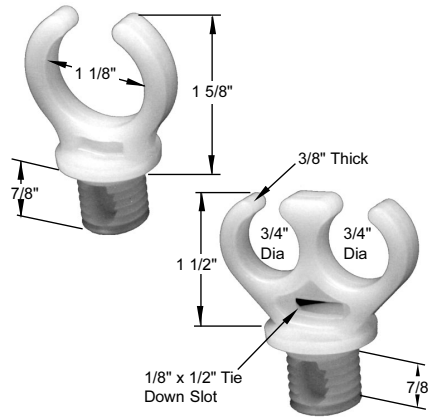

# PLATEN HOSE CLIPS

## SAFELY SECURES FLUID HOSES OR WIRES

THREADS DIRECTLY INTO YOUR PLATEN HOLES

SINGLE OR DOUBLE CLIPS.  
EIGHT THREAD SIZES.

- Safely secures hoses or wires.
- Helps reduce wear from movement.
- Helps eliminate pinching or kinking.
- Eight thread sizes stocked.
- American and Metric threads.
- Singles & doubles in all thread sizes stocked.
- All models have safety wire tie down slot.
- Molded of high density Polyethylene.
- Flexes slightly to accept large hoses.

### STANDARD SIZES

### METRIC SIZES

THREAD SIZE	TYPE	FITS MAX. HOSE O.D.	PART NO.	PRICE	THREAD SIZE	TYPE	FITS MAX. HOSE O.D.	PART NO.	PRICE
1/2"-13	SINGLE	1-1/8"	PHC12S	<b>\$.48 ea.</b> ALL MODELS IN STOCK	M12 x 1.75mm	SINGLE	1-1/8"	PHCM12S	<b>\$.48 ea.</b> ALL MODELS IN STOCK
1/2"-13	DOUBLE	2 ea 3/4"	PHC12D		M12 x 1.75mm	DOUBLE	2 ea 3/4"	PHCM12D	
5/8"-11	SINGLE	1-1/8"	PHC58S		M14 x 2.00mm	SINGLE	1-1/8"	PHCM14S	
5/8"-11	DOUBLE	2 ea 3/4"	PHC58D		M14 x 2.00mm	DOUBLE	2 ea 3/4"	PHCM14D	
3/4"-10	SINGLE	1-1/8"	PHC34S		M16 x 2.00mm	SINGLE	1-1/8"	PHCM16S	
3/4"-10	DOUBLE	2 ea 3/4"	PHC34D		M16 x 2.00mm	DOUBLE	2 ea 3/4"	PHCM16D	
1"-8	SINGLE	1-1/8"	PHC10S		M20 x 2.50mm	SINGLE	1-1/8"	PHCM20S	
1"-8	DOUBLE	2 ea 3/4"	PHC10D		M20 x 2.50mm	DOUBLE	2 ea 3/4"	PHCM20D	