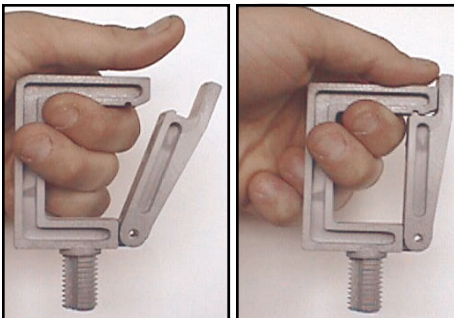

## SAFELY SECURES FLUID HOSES OR WIRES

THREADS DIRECTLY INTO YOUR PLATEN HOLES

SINGLE OR DOUBLE CLIPS.  
EIGHT THREAD SIZES.

- Safely secures hoses or wires.
- Helps reduce wear from movement.
- Helps eliminate pinching or kinking.
- Eight thread sizes stocked.
- American and Metric threads.
- Singles & doubles in all thread sizes stocked.
- All models have safety wire tie down slot.
- Molded of high density Polyethylene.
- Flexes slightly to accept large hoses.

### STANDARD SIZES

### METRIC SIZES

THREAD SIZE	TYPE	FITS MAX. HOSE O.D.	PART NO.	PRICE	THREAD SIZE	TYPE	FITS MAX. HOSE O.D.	PART NO.	PRICE
1/2"-13	SINGLE	1-1/8"	PHC12S	<b>\$.48 ea.</b> ALL MODELS IN STOCK	M12 x 1.75mm	SINGLE	1-1/8"	PHCM12S	<b>\$.48 ea.</b> ALL MODELS IN STOCK
1/2"-13	DOUBLE	2 ea 3/4"	PHC12D		M12 x 1.75mm	DOUBLE	2 ea 3/4"	PHCM12D	
5/8"-11	SINGLE	1-1/8"	PHC58S		M14 x 2.00mm	SINGLE	1-1/8"	PHCM14S	
5/8"-11	DOUBLE	2 ea 3/4"	PHC58D		M14 x 2.00mm	DOUBLE	2 ea 3/4"	PHCM14D	
3/4"-10	SINGLE	1-1/8"	PHC34S		M16 x 2.00mm	SINGLE	1-1/8"	PHCM16S	
3/4"-10	DOUBLE	2 ea 3/4"	PHC34D		M16 x 2.00mm	DOUBLE	2 ea 3/4"	PHCM16D	
1"-8	SINGLE	1-1/8"	PHC10S		M20 x 2.50mm	SINGLE	1-1/8"	PHCM20S	
1"-8	DOUBLE	2 ea 3/4"	PHC10D		M20 x 2.50mm	DOUBLE	2 ea 3/4"	PHCM20D	

## 5 MODELS AVAILABLE

- 4 THREADED MODELS AND 1 THREADLESS, DRILLED FOR WALL MOUNTING.
- SCREWS INTO PLATEN HOLES.
- SAFELY SECURES HOSES AND WIRES.
- AVOIDS HOSE PINCHING OR RUBBING.
- NON-CONDUCTIVE FOR SHOCK PROTECTION.
- MOUNTS HORIZONTALLY OR VERTICALLY.
- HOLDS UP TO TWO 1 INCH HOSES.
- REUSABLE, MADE OF TOUGH ABS PLASTIC.
- GOOD TO 350°F