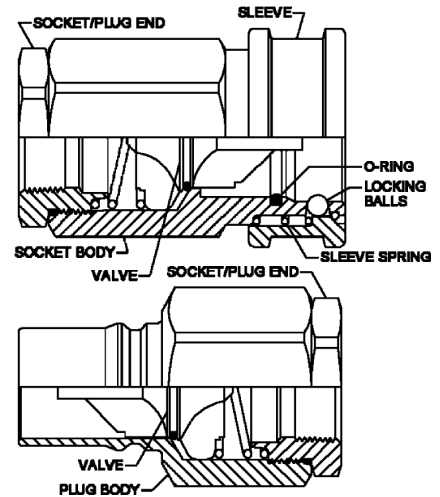

60 SERIES DOUBLE SHUT-OFF COUPLINGS FOR HYDRAULIC APPLICATIONS

60 Series couplings are designed for general purpose hydraulic service. Some are suitable for use with various liquids, chemicals, steam, gases, and vacuum. 60 Series couplings conform to the dimensional requirements of ISO 7241-1 Series B. Body sizes range from 1/8" to 2-1/2"

Body sizes 1/8" thru 1"

ISO 9001
MANUFACTURED IN A
QUALITY SYSTEM CERTIFIED
FACILITY.

Body sizes 1-1/4" thru 2-1/2"

FEATURES

- Brass, steel and stainless steel construction available in all sizes; polypropylene available in 1/4" body size.
- End connections are female NPTF, BSPP and SAE O-ring boss.
- UL Listed couplings for use on LP gas fueled lift trucks and tractors available in 1/8", 1/4" and 3/8" body sizes.
- Heavy duty steel couplings for use in high impulse service available in most sizes.
- Steam coupling available in 3/8" body size.

STANDARD MATERIALS

- Brass, zinc-plated steel, stainless steel and polypropylene (1/4" only) construction.
- Stainless steel springs, balls and retaining rings.
- Buna-N (Nitrile) seals.
- PTFE back-up rings in 1/8" through 1" steel and stainless steel sockets.