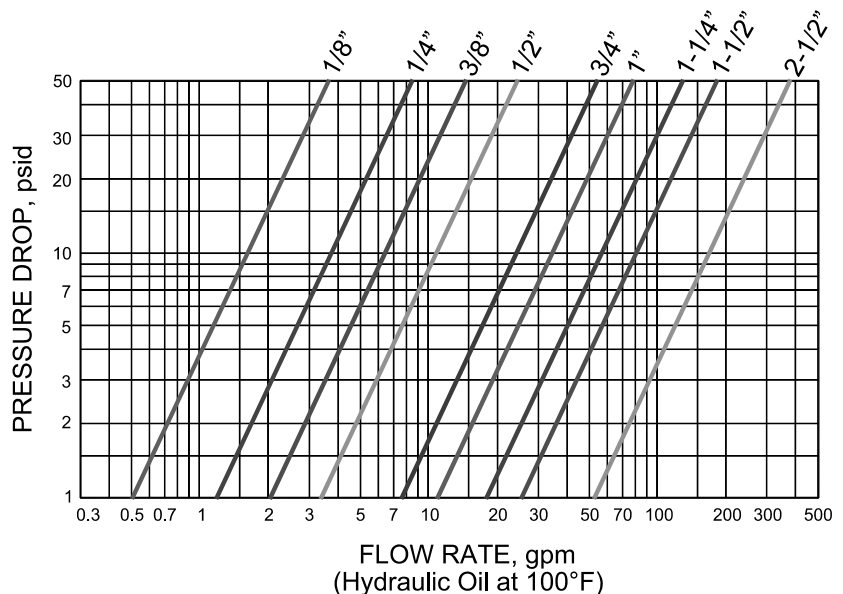

FLOW RATE, gpm
(Hydraulic Oil at 100°F)

PLASTIC PROCESS EQUIPMENT, INC.

6385 Montessouri Street, Las Vegas, Nevada 89113
702-433-6385 • 800-258-8877 • Fax: 702-433-6388

11218 Challenger Avenue, Odessa, Florida 33556
727-834-8888 • 800-282-6783 • Fax: 727-834-8873

www.ppe.com • e-mail: sales@ppe.com

8303 CORPORATE PARK DRIVE, MACEDONIA (Cleveland), OHIO 44056, USA

216-367-7000 • Toll Free: 800-321-0562 • Fax: 216-367-7022 • Order Fax: 800-223-8305

Toll Free: USA, Canada & Mexico
800-362-0706