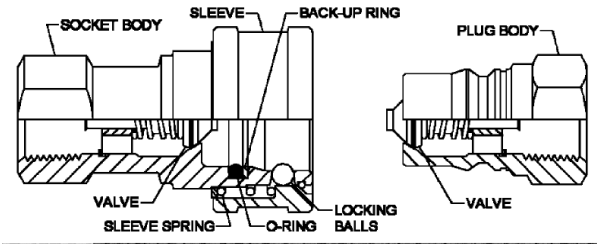

60 SERIES DOUBLE SHUT-OFF COUPLINGS FOR HYDRAULIC APPLICATIONS

60 Series couplings are designed for general purpose hydraulic service. Some are suitable for use with various liquids, chemicals, steam, gases, and vacuum. 60 Series couplings conform to the dimensional requirements of ISO 7241-1 Series B. Body sizes range from 1/8" to 2-1/2"

Body sizes 1/8" thru 1"

ISO 9001
MANUFACTURED IN A
QUALITY SYSTEM CERTIFIED
FACILITY.

Body sizes 1-1/4" thru 2-1/2"

FEATURES

- Brass, steel and stainless steel construction available in all sizes; polypropylene available in 1/4" body size.
- End connections are female NPTF, BSPP and SAE O-ring boss.
- UL Listed couplings for use on LP gas fueled lift trucks and tractors available in 1/8", 1/4" and 3/8" body sizes.
- Heavy duty steel couplings for use in high impulse service available in most sizes.
- Steam coupling available in 3/8" body size.

STANDARD MATERIALS

- Brass, zinc-plated steel, stainless steel and polypropylene (1/4" only) construction.
- Stainless steel springs, balls and retaining rings.
- Buna-N (Nitrile) seals.
- PTFE back-up rings in 1/8" through 1" steel and stainless steel sockets.