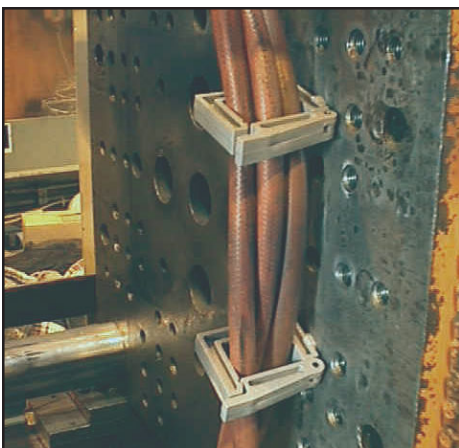

LARGE HOSE CLIPS

3 MODELS AVAILABLE

- 2 THREADED MODELS AND 1 THREADLESS DRILLED FOR 2 #8 FLAT HEAD SCREWS FOR WALL MOUNTING.
- SCREWS INTO PLATEN HOLES.
- SAFELY SECURES HOSES AND WIRES.
- AVOIDS HOSE PINCHING OR RUBBING.
- NON-CONDUCTIVE FOR SHOCK PROTECTION.
- MOUNTS HORIZONTALLY OR VERTICALLY.
- HOLDS UP TO TWO 1" HOSES IN 1-1/4" X 2" OPENING.
- REUSABLE, MADE OF TOUGH ABS PLASTIC.
- GOOD TO 350°F