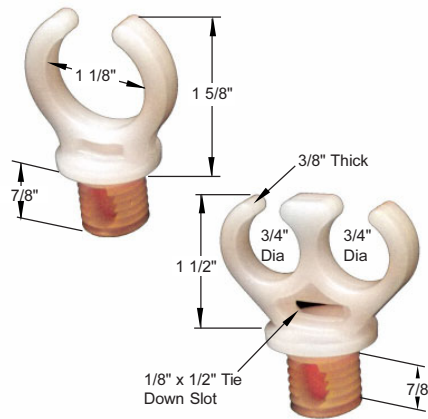

# PLATEN HOSE CLIPS

## SAFELY SECURES FLUID HOSES OR WIRES

THREADS DIRECTLY INTO YOUR PLATEN HOLES

SINGLE OR DOUBLE CLIPS.  
EIGHT THREAD SIZES.

- Safely secures hoses or wires.
- Helps reduce wear from movement.
- Helps eliminate pinching or kinking.
- Eight thread sizes stocked.
- American and Metric threads.
- Singles & doubles in all thread sizes stocked.
- All models have safety wire tie down slot.
- Molded of high density Polyethylene.
- Flexes slightly to accept large hoses.

### STANDARD SIZES

### METRIC SIZES

THREAD SIZE	TYPE	FITS MAX. HOSE O.D.	PART NO.	PRICE	THREAD SIZE	TYPE	FITS MAX. HOSE O.D.	PART NO.	PRICE
1/2"-13	SINGLE	1-1/8"	PHC12S	<b>\$.48 ea.</b> ALL MODELS IN STOCK	M12 x 1.75mm	SINGLE	1-1/8"	PHCM12S	<b>\$.48 ea.</b> ALL MODELS IN STOCK
1/2"-13	DOUBLE	2 ea 3/4"	PHC12D		M12 x 1.75mm	DOUBLE	2 ea 3/4"	PHCM12D	
5/8"-11	SINGLE	1-1/8"	PHC58S		M14 x 2.00mm	SINGLE	1-1/8"	PHCM14S	
5/8"-11	DOUBLE	2 ea 3/4"	PHC58D		M14 x 2.00mm	DOUBLE	2 ea 3/4"	PHCM14D	
3/4"-10	SINGLE	1-1/8"	PHC34S		M16 x 2.00mm	SINGLE	1-1/8"	PHCM16S	
3/4"-10	DOUBLE	2 ea 3/4"	PHC34D		M16 x 2.00mm	DOUBLE	2 ea 3/4"	PHCM16D	
1"-8	SINGLE	1-1/8"	PHC10S		M20 x 2.50mm	SINGLE	1-1/8"	PHCM20S	
1"-8	DOUBLE	2 ea 3/4"	PHC10D		M20 x 2.50mm	DOUBLE	2 ea 3/4"	PHCM20D	