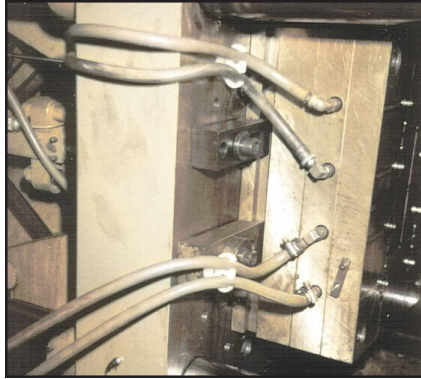

# PLATEN HOSE CLIPS

## SAFELY SECURES FLUID HOSES OR WIRES

THREADS DIRECTLY INTO YOUR PLATEN HOLES

SINGLE OR DOUBLE CLIPS.  
EIGHT THREAD SIZES.

- Safely secures hoses or wires.
- Helps reduce wear from movement.
- Helps eliminate pinching or kinking.
- Eight thread sizes stocked.
- American and Metric threads.
- Singles & doubles in all thread sizes stocked.
- All models have safety wire tie down slot.
- Molded of high density Polyethylene.
- Flexes slightly to accept large hoses.