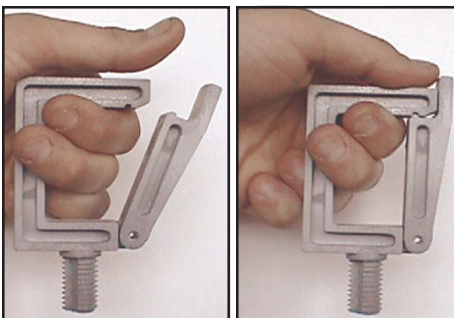

## SAFELY SECURES FLUID HOSES OR WIRES

THREADS DIRECTLY INTO YOUR PLATEN HOLES

SINGLE OR DOUBLE CLIPS.  
EIGHT THREAD SIZES.

- Safely secures hoses or wires.
- Helps reduce wear from movement.
- Helps eliminate pinching or kinking.
- Eight thread sizes stocked.
- American and Metric threads.
- Singles & doubles in all thread sizes stocked.
- All models have safety wire tie down slot.
- Molded of high density Polyethylene.
- Flexes slightly to accept large hoses.

### STANDARD SIZES

### METRIC SIZES

THREAD SIZE	TYPE	FITS MAX. HOSE O.D.	PART NO.	PRICE	THREAD SIZE	TYPE	FITS MAX. HOSE O.D.	PART NO.	PRICE
1/2"-13	SINGLE	1-1/8"	PHC12S	<b>\$.48 ea.</b> ALL MODELS IN STOCK	M12 x 1.75mm	SINGLE	1-1/8"	PHCM12S	<b>\$.48 ea.</b> ALL MODELS IN STOCK
1/2"-13	DOUBLE	2 ea 3/4"	PHC12D		M12 x 1.75mm	DOUBLE	2 ea 3/4"	PHCM12D	
5/8"-11	SINGLE	1-1/8"	PHC58S		M14 x 2.00mm	SINGLE	1-1/8"	PHCM14S	
5/8"-11	DOUBLE	2 ea 3/4"	PHC58D		M14 x 2.00mm	DOUBLE	2 ea 3/4"	PHCM14D	
3/4"-10	SINGLE	1-1/8"	PHC34S		M16 x 2.00mm	SINGLE	1-1/8"	PHCM16S	
3/4"-10	DOUBLE	2 ea 3/4"	PHC34D		M16 x 2.00mm	DOUBLE	2 ea 3/4"	PHCM16D	
1"-8	SINGLE	1-1/8"	PHC10S		M20 x 2.50mm	SINGLE	1-1/8"	PHCM20S	
1"-8	DOUBLE	2 ea 3/4"	PHC10D		M20 x 2.50mm	DOUBLE	2 ea 3/4"	PHCM20D	

## 3 MODELS AVAILABLE

- 2 THREADED MODELS AND 1 THREADLESS DRILLED FOR 2 #8 FLAT HEAD SCREWS FOR WALL MOUNTING.
- SCREWS INTO PLATEN HOLES.
- SAFELY SECURES HOSES AND WIRES.
- AVOIDS HOSE PINCHING OR RUBBING.
- NON-CONDUCTIVE FOR SHOCK PROTECTION.
- MOUNTS HORIZONTALLY OR VERTICALLY.
- HOLDS UP TO TWO 1" HOSES IN 1-1/4" X 2" OPENING.
- REUSABLE, MADE OF TOUGH ABS PLASTIC.
- GOOD TO 350°F