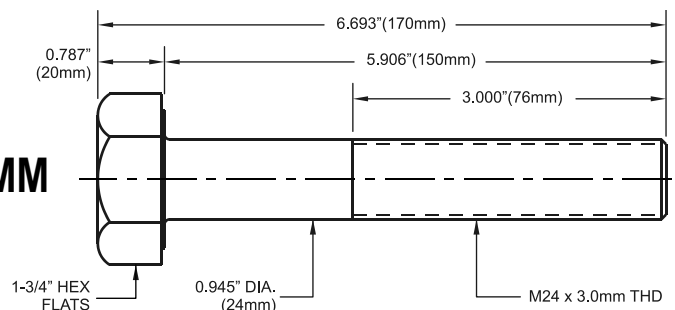

HEAVY DUTY HEX HEAD BOLTS

OVERSIZE HEX HEAD - METRIC SIZES

M16 X 2.0MM

M16 X 2.0MM

PART NO. M1658S

1 - 8 pcs	\$10.50 ea.
9 - 23	\$10.00 ea.
24 & over	\$9.50 ea.

1 - 8 pcs	\$10.50 ea.
9 - 23	\$10.00 ea.
24 & over	\$9.50 ea.

**PART NO. M2034L**

1 - 8 pcs	\$11.75 ea.
9 - 23	\$11.25 ea.
24 & over	\$10.75 ea.

M24 X 3MM

PART NO. M2410S

1 - 8 pcs	\$11.50 ea.
9 - 23	\$10.90 ea.
24 & over	\$10.35 ea.

**PART NO. M2410L**

1 - 8 pcs	\$13.00 ea.
9 - 23	\$12.35 ea.
24 & over	\$11.70 ea.