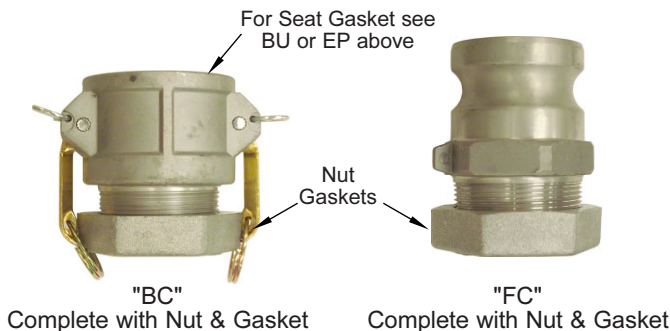

## SPOOL ADAPTOR

SIZE M x M	ALUMINUM		BRASS		STAINLESS	
	PART NO.	PRICE	PART NO.	PRICE	PART NO.	PRICE
1-1/2" x 1-1/2"	AL-SA112X112P	\$10.70	BR-SA112X112P	\$44.15	SS-SA112X112P	\$61.60
1-1/2" x 2"					SS-SA112X200P	\$68.25
2" x 2"	AL-SA200X200P	\$13.70	BR-SA200X200P	\$51.50	SS-SA200X200P	\$77.60
2" x 3"	AL-SA200X300P	\$17.15			SS-SA200X300P	\$105.65
2-1/2" x 2-1/2"			BR-SA212X212P	\$80.90		
3" x 3"	AL-SA300X300P	\$21.90	BR-SA300X300P	\$105.40	SS-SA300X300P	\$136.95
3" x 4"	AL-SA300X400P	\$27.00			SS-SA300X400P	\$165.25
4" x 4"	AL-SA400X400P	\$35.70	BR-SA400X400P	\$147.10	SS-SA400X400P	\$207.50

## REPLACEMENT GASKETS

SIZE	BUNA-N*		EPDM**	
	PART NO.	PRICE	PART NO.	PRICE
3/4"	BU-034P	\$.75		
1"	BU-100P	\$.75	EP-100P	\$.75
1-1/4"	BU-114P	\$.75	EP-114P	\$.75
1-1/2"	BU-112P	\$.75	EP-112P	\$.75
2"	BU-200P	\$.75	EP-200P	\$.75
2-1/2"	BU-212P	\$1.04	EP-212P	\$.82
3"	BU-300P	\$1.04	EP-300P	\$.90
4"	BU-400P	\$1.29	EP-400P	\$1.19
5"	BU-500P	\$2.38		
6"	BU-600P	\$2.38		
8"	BU-800P	\$11.76		

## CAST ALUMINUM COMPRESSION QUICK COUPLERS

Specially designed as a quick acting coupler to fit over .065" Aluminum tubing for dry pneumatic systems only, creating a full flow system minimizing material buildup. The rubber gasket in the nut compresses around the aluminum tubing and forms a seal when it is firmly tightened.