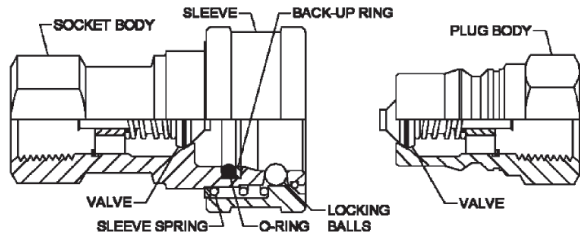

60 SERIES DOUBLE SHUT-OFF COUPLINGS FOR HYDRAULIC APPLICATIONS

60 Series couplings are designed for general purpose hydraulic service. Some are suitable for use with various liquids, chemicals, steam, gases, and vacuum. 60 Series couplings conform to the dimensional requirements of ISO 7241-1 Series B. Body sizes range from 1/8" to 2-1/2"

Body sizes 1/8" thru 1"

ISO 9001
MANUFACTURED IN A
QUALITY SYSTEM CERTIFIED
FACILITY.

Body sizes 1-1/4" thru 2-1/2"

FEATURES

- Brass, steel and stainless steel construction available in all sizes; polypropylene available in 1/4" body size.
- End connections are female NPTF, BSPP and SAE O-ring boss.
- UL Listed couplings for use on LP gas fueled lift trucks and tractors available in 1/8", 1/4" and 3/8" body sizes.
- Heavy duty steel couplings for use in high impulse service available in most sizes.
- Steam coupling available in 3/8" body size.

STANDARD MATERIALS

- Brass, zinc-plated steel, stainless steel and polypropylene (1/4" only) construction.
- Stainless steel springs, balls and retaining rings.
- Buna-N (Nitrile) seals.
- PTFE back-up rings in 1/8" through 1" steel and stainless steel sockets.