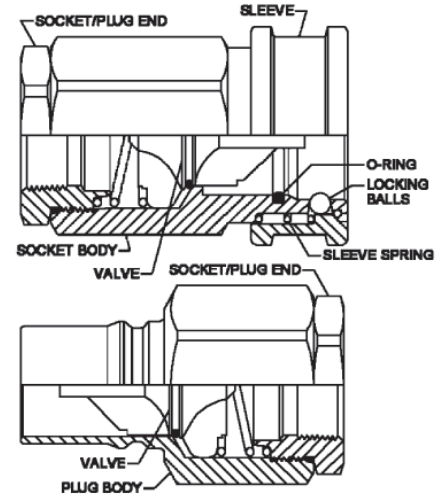

60 SERIES DOUBLE SHUT-OFF COUPLINGS FOR HYDRAULIC APPLICATIONS

60 Series couplings are designed for general purpose hydraulic service. Some are suitable for use with various liquids, chemicals, steam, gases, and vacuum. 60 Series couplings conform to the dimensional requirements of ISO 7241-1 Series B. Body sizes range from 1/8" to 2-1/2"

Body sizes 1/8" thru 1"

ISO 9001
MANUFACTURED IN A
QUALITY SYSTEM CERTIFIED
FACILITY.

Body sizes 1-1/4" thru 2-1/2"

FEATURES

- Brass, steel and stainless steel construction available in all sizes; polypropylene available in 1/4" body size.
- End connections are female NPTF, BSPP and SAE O-ring boss.
- UL Listed couplings for use on LP gas fueled lift trucks and tractors available in 1/8", 1/4" and 3/8" body sizes.
- Heavy duty steel couplings for use in high impulse service available in most sizes.
- Steam coupling available in 3/8" body size.

STANDARD MATERIALS

- Brass, zinc-plated steel, stainless steel and polypropylene (1/4" only) construction.
- Stainless steel springs, balls and retaining rings.
- Buna-N (Nitrile) seals.
- PTFE back-up rings in 1/8" through 1" steel and stainless steel sockets.