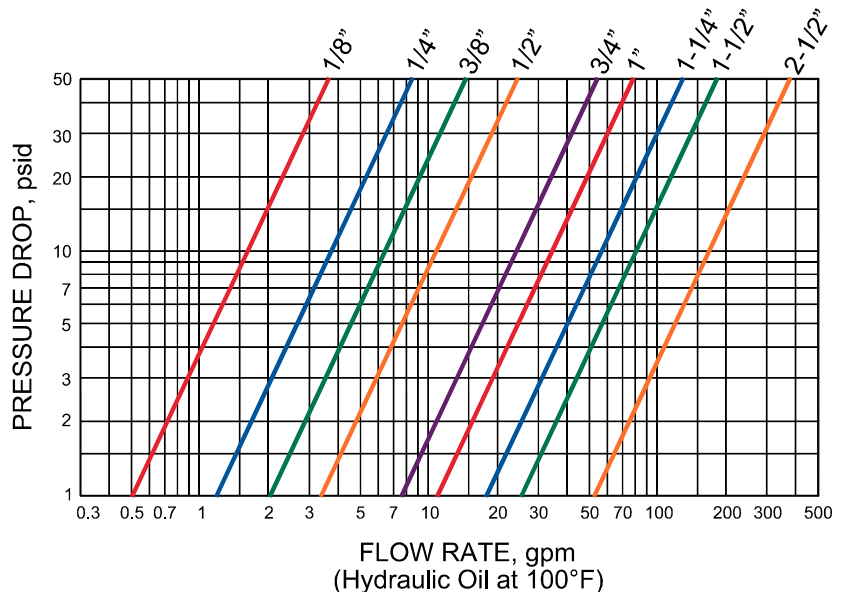

PLASTIC PROCESS EQUIPMENT, INC.

EAST 8303 CORPORATE PARK DRIVE
MACEDONIA, OHIO 44056
216-367-7000 • FAX: 216-367-7022
TOLL FREE: 800-321-0562

WEST 6385 MONTESSOURI STREET
LAS VEGAS, NEVADA 89113
702-433-6385 • FAX: 702-433-6388
TOLL FREE: 800-258-8877

www.ppe.com
e-mail: sales@ppe.com

Toll Free: USA, Canada & Mexico
800-362-0706

Order Fax: 800-223-8305