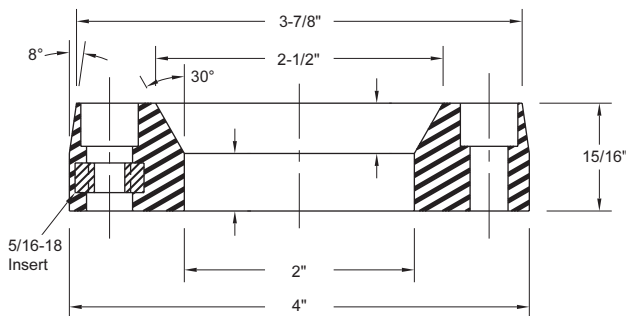

### -FEATURES-

- Smart Caps snap on or off your mold locating rings quickly.
- Tells at a glance, even 50 feet away, the status of your molds.
- Holds a condition note or work order safely under the Smart Cap.
- Three Status Smart Caps available  
Green Cap: Ready To Mold  
Red Cap: Mold Needs Work  
Yellow Cap: Mold Needs Preventive Maintenance before storage
- Fits 4" dia. locating rings.

### -FEATURES-

- Made of 30% fiber filled polycarbonate, engineering grade material.
- Tensile strength, 16,500 psi @ 73°  
Flexural strength, 23,000 psi  
Compressive strength, 21,000 psi  
Shear strength, 9,500 psi
- Two (2) molded-in aluminum 5/16-18 threaded inserts for easy ring removal.
- Standard hole patterns (1-21/32" Radius).
- Replaces common 6501 & 6501 LN Rings.
- Helps reduce platen damage and nozzle heater band contact.
- Form fits to work platens.
- Easier to handle for faster set ups.
- Easy to clean of leaking plastics.
- Prevents electrical shorts.
- Withstands 300°F continuous temperature.
- Made in the U.S.A.