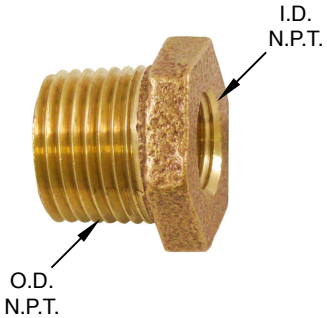

SIZE O.D. x I.D.	BRASS		GALVANIZED		BLACK	
	PART NO.	PRICE EA.	PART NO.	PRICE EA.	PART NO.	PRICE EA.
1/4" x 1/8"	209P-4-2	$ .48	GBX1418	$ .68	BBX1418	$ .57
3/8" x 1/8"	209P-6-2	$ .82	GBX3818	$ .72	BBX3818	$ .66
3/8" x 1/4"	209P-6-4	$ .63	GBX3814	$ .72	BBX3814	$ .66
1/2" x 1/8"	209P-8-2	$1.54	GBX1218	$1.23	BBX1218	$1.08
1/2" x 1/4"	209P-8-4	$1.31	GBX1214	$1.23	BBX1214	$1.08
1/2" x 3/8"	209P-8-6	$1.26	GBX1238	$1.23	BBX1238	$1.08
3/4" x 1/8"	209P-12-2	$2.11	GBX3418	$1.84	BBX3418	$1.77
3/4" x 1/4"	209P-12-4	$2.28	GBX3414	$1.84	BBX3414	$1.64
3/4" x 3/8"	209P-12-6	$1.89	GBX3438	$1.91	BBX3438	$1.64
3/4" x 1/2"	209P-12-8	$1.89	GBX3412	$1.84	BBX3412	$1.64
1" x 3/8"	B-10038	$3.59	GBX1038	$3.66	BBX1038	$1.66
1" x 1/2"	B-10012	$2.86	GBX1012	$2.12	BBX1012	$1.24
1" x 3/4"	B-10034	$2.52	GBX1034	$2.00	BBX1034	$1.24
1-1/4" x 1/2"	B-11412	$5.88	GBX11412	$2.98	BBX11412	$1.78
1-1/4" x 3/4"	B-11434	$4.88	GBX11434	$2.71	BBX11434	$1.59
1-1/4" x 1"	B-11410	$4.88	GBX11410	$2.71	BBX11410	$1.59
1-1/2" x 1/2"	B-11212	$7.62	GBX11212	$3.92	BBX11212	$2.03
1-1/2" x 3/4"	B-11234	$7.62	GBX11234	$3.92	BBX11234	$2.03
1-1/2" x 1"	B-11210	$6.23	GBX11210	$3.54	BBX11210	$1.78
1-1/2" x 1-1/4"	B-112114	$6.23	GBX112114	$3.27	BBX112114	$2.04
2" x 1/2"	B-20012	$11.50	GBX2012	$4.91	BBX2012	$3.06
2" x 3/4"	B-20034	$11.50	GBX2034	$4.56	BBX2034	$2.58
2" x 1"	B-20010	$11.50	GBX2010	$4.31	BBX2010	$2.42
2" x 1-1/4"	B-200114	$9.54	GBX20114	$4.31	BBX20114	$2.42
2" x 1-1/2"	B-200112	$9.54	GBX20112	$3.78	BBX20112	$2.71