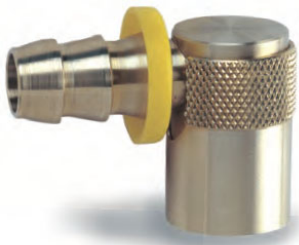

SOCKET TYPE WATER JUMPERS

FOR USE WITH LOCK-ON HOSE PLUS SAFETY TWIST LOCK

BETTER FLOW THAN COMPETING SOCKETS

- ★ **SOCKET HAS SAFETY TWIST LOCK.**
 - Smooth unrestricted internal flow, path allows 100% flow rate of hose used.
 - All brass and stainless steel construction.
 - Viton seals for temperatures to 400°F.
 - Keeps hoses close to the mold.
 - Fits DME, Parker, Foster, and others.
 - Accepts standard Lock-on type hose.
 - Uses quick disconnect sockets with Lock-on barbs for fast installation.

- ★ **SOCKET SLEEVE TWISTS TO LOCK. HELPS PREVENT ACCIDENTAL DISCONNECT.**

Viton Seals Standard

LOW PROFILE UNRESTRICTED FLOW

TYPICAL APPLICATION

Get the flow of a hose loop and compact convenience of a coupler!!

PART NO.	FITS PLUGS SERIES NO.	HOSE I.D.	DIMENSIONS					PRICE EACH
			L	C	M	A	D	
WJ-204	200	1/4"	1"	1 1/4"	3/8"	5/8"	5/8"	\$5.20
WJ-206	200	3/8"	1"	1 1/4"	3/8"	5/8"	5/8"	\$5.20
WJ-306	300	3/8"	1-7/16"	1-9/16"	1/2"	7/8"	7/8"	\$6.15
WJ-308	300	1/2"	1-7/16"	1-9/16"	1/2"	7/8"	7/8"	\$6.15
WJ-508	500	1/2"	2-1/8"	1-7/8"	7/8"	1-3/8"	1-1/4"	\$12.45
WJ-512	500	3/4"	2-1/8"	2"	7/8"	1-3/8"	1-1/4"	\$12.45