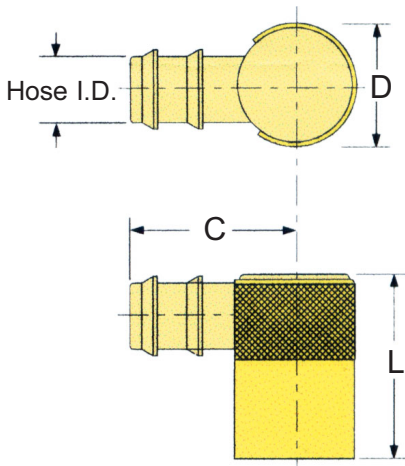

SOCKET TYPE WATER JUMPERS

FOR USE WITH LOCK-ON HOSE PLUS SAFETY TWIST LOCK

BETTER FLOW THAN COMPETING SOCKETS

- ★ **SOCKET HAS SAFETY TWIST LOCK.**
 - Smooth unrestricted internal flow, path allows 100% flow rate of hose used.
 - All brass and stainless steel construction.
 - Viton seals for temperatures to 400°F.
 - Keeps hoses close to the mold.
 - Fits DME, Parker, Foster, and others.
 - Accepts standard Lock-on type hose.
 - Uses quick disconnect sockets with Lock-on barbs for fast installation.

- ★ **SOCKET SLEEVE TWISTS TO LOCK. HELPS PREVENT ACCIDENTAL DISCONNECT.**

Viton Seals Standard

LOW PROFILE UNRESTRICTED FLOW

TYPICAL APPLICATION

Get the flow of a hose loop and compact convenience of a coupler!!

PART NO.	FITS PLUGS SERIES NO.	HOSE I.D.	DIMENSIONS					PRICE EACH
			L	C	M	A	D	
WJ-204	200	1/4"	1"	1 1/4"	3/8"	5/8"	5/8"	\$5.20
WJ-206	200	3/8"	1"	1 1/4"	3/8"	5/8"	5/8"	\$5.20
WJ-306	300	3/8"	1-7/16"	1-9/16"	1/2"	7/8"	7/8"	\$6.15
WJ-308	300	1/2"	1-7/16"	1-9/16"	1/2"	7/8"	7/8"	\$6.15
WJ-508	500	1/2"	2-1/8"	1-7/8"	7/8"	1-3/8"	1-1/4"	\$12.45
WJ-512	500	3/4"	2-1/8"	2"	7/8"	1-3/8"	1-1/4"	\$12.45