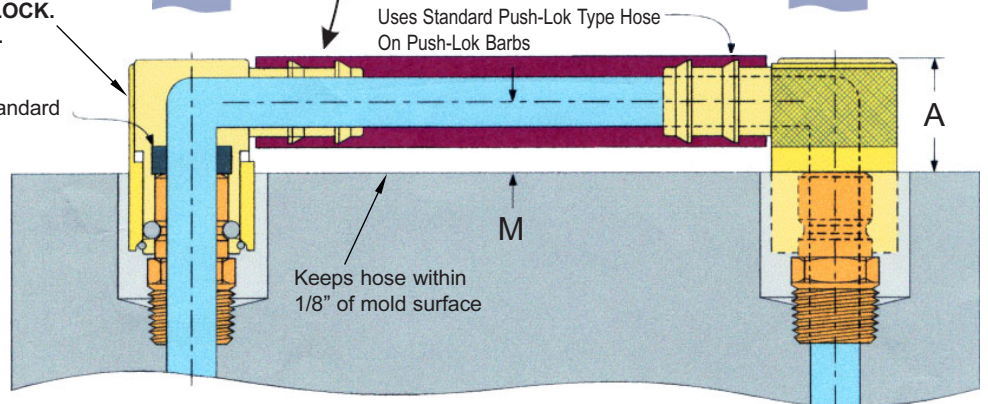

SOCKET TYPE WATER JUMPERS

FOR USE WITH LOCK-ON HOSE PLUS SAFETY TWIST LOCK

BETTER FLOW THAN COMPETING SOCKETS

- ★ **SOCKET HAS SAFETY TWIST LOCK.**
 - Smooth unrestricted internal flow, path allows 100% flow rate of hose used.
 - All brass and stainless steel construction.
 - Viton seals for temperatures to 400°F.
 - Keeps hoses close to the mold.
 - Fits DME, Parker, Foster, and others.
 - Accepts standard Lock-on type hose.
 - Uses quick disconnect sockets with Lock-on barbs for fast installation.

- ★ **SOCKET SLEEVE TWISTS TO LOCK. HELPS PREVENT ACCIDENTAL DISCONNECT.**

Viton Seals Standard

LOW PROFILE UNRESTRICTED FLOW

TYPICAL APPLICATION

Get the flow of a hose loop and compact convenience of a coupler!!

PART NO.	FITS PLUGS SERIES NO.	HOSE I.D.	DIMENSIONS					PRICE EACH
			L	C	M	A	D	
WJ-204	200	1/4"	1"	1 1/4"	3/8"	5/8"	5/8"	\$5.20
WJ-206	200	3/8"	1"	1 1/4"	3/8"	5/8"	5/8"	\$5.20
WJ-306	300	3/8"	1-7/16"	1-9/16"	1/2"	7/8"	7/8"	\$6.15
WJ-308	300	1/2"	1-7/16"	1-9/16"	1/2"	7/8"	7/8"	\$6.15
WJ-508	500	1/2"	2-1/8"	1-7/8"	7/8"	1-3/8"	1-1/4"	\$12.45
WJ-512	500	3/4"	2-1/8"	2"	7/8"	1-3/8"	1-1/4"	\$12.45