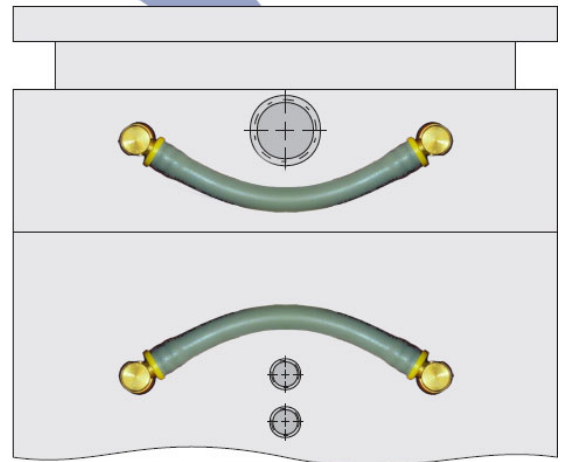

SOCKET TYPE WATER JUMPERS

FOR USE WITH LOCK-ON HOSE PLUS SAFETY TWIST LOCK

BETTER FLOW THAN COMPETING SOCKETS

- ★ **SOCKET HAS SAFETY TWIST LOCK.**
 - Smooth unrestricted internal flow, path allows 100% flow rate of hose used.
 - All brass and stainless steel construction.
 - Viton seals for temperatures to 400°F.
 - Keeps hoses close to the mold.
 - Fits DME, Parker, Foster, and others.
 - Accepts standard Lock-on type hose.
 - Uses quick disconnect sockets with Lock-on barbs for fast installation.

- ★ **SOCKET SLEEVE TWISTS TO LOCK. HELPS PREVENT ACCIDENTAL DISCONNECT.**

Viton Seals Standard

LOW PROFILE UNRESTRICTED FLOW

TYPICAL APPLICATION

Get the flow of a hose loop and compact convenience of a coupler!!

PART NO.	FITS PLUGS SERIES NO.	HOSE I.D.	DIMENSIONS					PRICE EACH
			L	C	M	A	D	
WJ-204	200	1/4"	1"	1 1/4"	3/8"	5/8"	5/8"	\$5.20
WJ-206	200	3/8"	1"	1 1/4"	3/8"	5/8"	5/8"	\$5.20
WJ-306	300	3/8"	1-7/16"	1-9/16"	1/2"	7/8"	7/8"	\$6.15
WJ-308	300	1/2"	1-7/16"	1-9/16"	1/2"	7/8"	7/8"	\$6.15
WJ-508	500	1/2"	2-1/8"	1-7/8"	7/8"	1-3/8"	1-1/4"	\$12.45
WJ-512	500	3/4"	2-1/8"	2"	7/8"	1-3/8"	1-1/4"	\$12.45