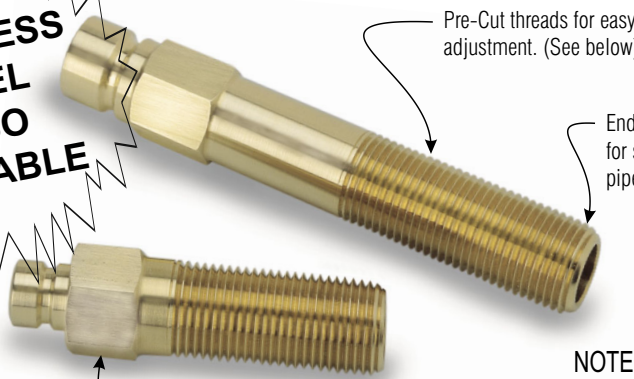

BRASS PLUG EXTENSIONS

Extension Plugs are compatible with all major competing mold connection systems.

In stock sizes from 1/16" thru 1/2" pipe,

- In addition to standard lengths, Extension Plugs may be ordered in any exact length required.
- Stocked in Brass
- Available to order in stainless, or plated steel.
- Special Extension Plugs to interchange with industrial connection systems are available to special order for air, hydraulic, JIC, SAE, etc.

**STAINLESS
STEEL
ALSO
AVAILABLE**

Pre-Cut threads for easy adjustment. (See below)

End threads tapered for standard NPT pipe assembly.

One piece construction for fast assembly and positive removal.

NOTE: **BSPT**
(British Standard Pipe Tapered) threads are also available. Please specify.

SEE PRICE TABLE

- CAUTION -

We checked competing extension plugs and found they have a straight undersized thread not a standard pipe thread which is a must for a positive seal. That's why ours are PATENTED.

3. At assembly, the tapered brass threads provide a dependable, leak proof seal. With one-piece construction, removability is always guaranteed.

Extension Series	C (Dia.)	D
250	3/4	1
251	7/8	1 1/4
252	1	1 1/2
253	1 1/8	1 1/2
350	1	1 1/4
351	1	1 1/4
352	1	1 1/2
353	1 1/8	1 1/2
354	1 1/2	1 3/4
553	1 3/8	1 5/8
554	1 1/2	1 3/4