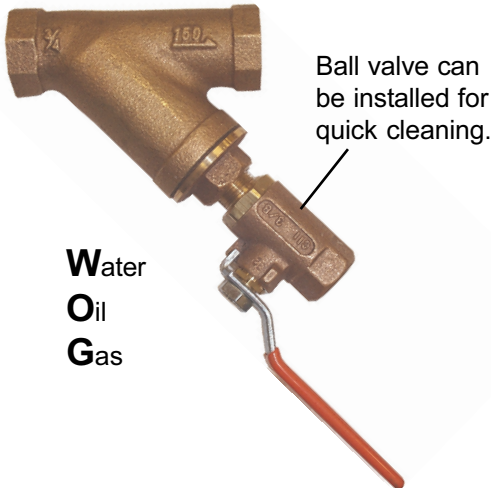

BRONZE Y-STRAINERS

FOR MAXIMUM PROTECTION AGAINST FOREIGN PARTICLES

FEATURES

- HEAVY DUTY CAST BRONZE BODY.
- CAP IS THREADED AND GASKETED.
- BRASS BLOW-OFF OUTLET.
- Y-PATTERN BODY.
- SELF-ALIGNING SCREEN.
- TAPPED DRAIN PLUG OPENING IN CAP.
- TYPE 304 STAINLESS SCREEN #20 MESH.
- 150 PSI SATURATED STEAM.
- 300 PSI WOG NON-SHOCK.
- SELF-CLEANING.
- NON-ASBESTOS GASKET.

The PPE Y-Pattern Strainer offers maximum protection against foreign particles in piping systems and process equipment. The heavy duty cast bronze body and #20 mesh stainless steel screen are completely corrosion resistant. Protects regulators, pumps, meters, and other controls from damage due to sediment scale, metal chips, or other foreign materials. The bronze retainer cap is tapped and plugged for easy removal. Self-cleaning can be accomplished by opening the valve or plug connected to the blow-off outlet.