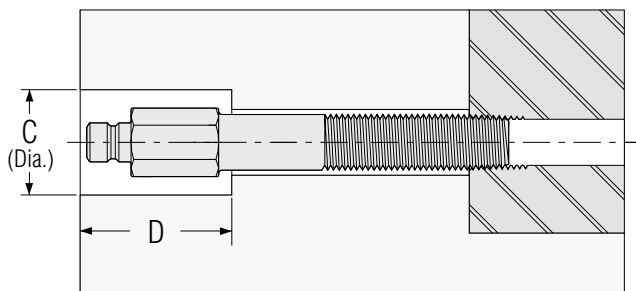

Length Adjustments & Installation

1. When special length adjustments are required, simply cut piece to length and chamfer end.

2. Turn into standard pipe threading die to re-taper threads.

For perfect pipe threads every time, use PPE PIPE CHECK thread gauge.

3. At assembly, the tapered brass threads provide a dependable, leak proof seal. With one-piece construction, removability is always guaranteed.

Extension Series	C (Dia.)	D
250	3/4	1
251	7/8	1 1/4
252	1	1 1/2
253	1 1/8	1 1/2
350	1	1 1/4
351	1	1 1/4
352	1	1 1/2
353	1 1/8	1 1/2
354	1 1/2	1 3/4
553	1 3/8	1 5/8
554	1 1/2	1 3/4