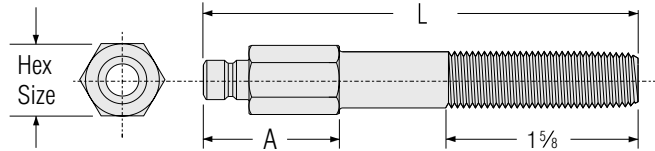

BRASS PLUG EXTENSIONS

Extension Plugs are compatible with all major competing mold connection systems.

In stock sizes from 1/16" thru 1/2" pipe,

- In addition to standard lengths, Extension Plugs may be ordered in any exact length required.
- Stocked in Brass
- Available to order in stainless, or plated steel.
- Special Extension Plugs to interchange with industrial connection systems are available to special order for air, hydraulic, JIC, SAE, etc.

**STAINLESS
STEEL
ALSO
AVAILABLE**

Pre-Cut threads for easy adjustment. (See below)

End threads tapered for standard NPT pipe assembly.

One piece construction for fast assembly and positive removal.

NOTE: **BSPT**
(British Standard Pipe Tapered) threads are also available. Please specify.

3. At assembly, the tapered brass threads provide a dependable, leak proof seal. With one-piece construction, removability is always guaranteed.

Extension Series	C (Dia.)	D
250	3/4	1
251	7/8	1 1/4
252	1	1 1/2
253	1 1/8	1 1/2
350	1	1 1/4
351	1	1 1/4
352	1	1 1/2
353	1 1/8	1 1/2
354	1 1/2	1 3/4
553	1 3/8	1 5/8
554	1 1/2	1 3/4