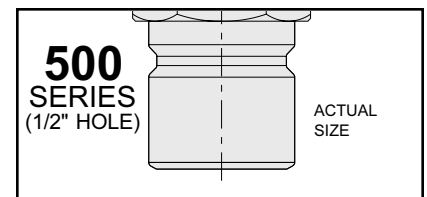

Length Adjustments & Installation

1. When special length adjustments are required, simply cut piece to length and chamfer end.

2. Turn into standard pipe threading die to re-taper threads.

For perfect pipe threads every time, use PPE PIPE CHECK thread gauge.

3. At assembly, the tapered brass threads provide a dependable, leak proof seal. With one-piece construction, removability is always guaranteed.

Extension Series	C (Dia.)	D
250	3/4	1
251	7/8	1 1/4
252	1	1 1/2
253	1 1/8	1 1/2
350	1	1 1/4
351	1	1 1/4
352	1	1 1/2
353	1 1/8	1 1/2
354	1 1/2	1 3/4
553	1 3/8	1 5/8
554	1 1/2	1 3/4