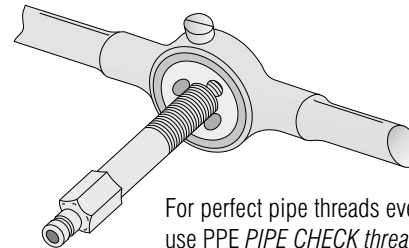

**STAINLESS
STEEL
ALSO
AVAILABLE**

Pre-Cut threads for easy adjustment. (See below)

End threads tapered for standard NPT pipe assembly.

One piece construction for fast assembly and positive removal.

NOTE: **BSPT**
(British Standard Pipe Tapered) threads are also available. Please specify.

SEE PRICE TABLE

- CAUTION -

We checked competing extension plugs and found they have a straight undersized thread not a standard pipe thread which is a must for a positive seal. That's why ours are PATENTED.

Length Adjustments & Installation

1. When special length adjustments are required, simply cut piece to length and chamfer end.

2. Turn into standard pipe threading die to re-taper threads.

For perfect pipe threads every time, use PPE PIPE CHECK thread gauge.

3. At assembly, the tapered brass threads provide a dependable, leak proof seal. With one-piece construction, removability is always guaranteed.

Extension Series	C (Dia.)	D
250	3/4	1
251	7/8	1 1/4
252	1	1 1/2
253	1 1/8	1 1/2
350	1	1 1/4
351	1	1 1/4
352	1	1 1/2
353	1 1/8	1 1/2
354	1 1/2	1 3/4
553	1 3/8	1 5/8
554	1 1/2	1 3/4