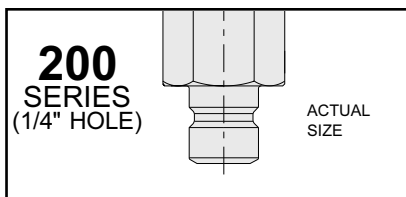

Length Adjustments & Installation

1. When special length adjustments are required, simply cut piece to length and chamfer end.

2. Turn into standard pipe threading die to re-taper threads.

For perfect pipe threads every time, use PPE PIPE CHECK thread gauge.

3. At assembly, the tapered brass threads provide a dependable, leak proof seal. With one-piece construction, removability is always guaranteed.

Extension Series	C (Dia.)	D
250	3/4	1
251	7/8	1 1/4
252	1	1 1/2
253	1 1/8	1 1/2
350	1	1 1/4
351	1	1 1/4
352	1	1 1/2
353	1 1/8	1 1/2
354	1 1/2	1 3/4
553	1 3/8	1 5/8
554	1 1/2	1 3/4