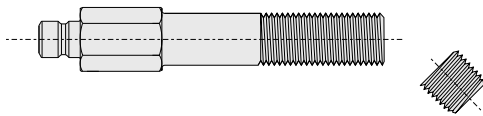

Length Adjustments & Installation

1. When special length adjustments are required, simply cut piece to length and chamfer end.