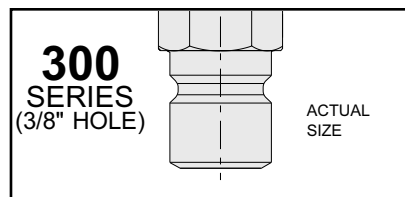

Length Adjustments & Installation

1. When special length adjustments are required, simply cut piece to length and chamfer end.

2. Turn into standard pipe threading die to re-taper threads.

For perfect pipe threads every time, use PPE PIPE CHECK thread gauge.

3. At assembly, the tapered brass threads provide a dependable, leak proof seal. With one-piece construction, removability is always guaranteed.

Extension Series	C (Dia.)	D
250	3/4	1
251	7/8	1 1/4
252	1	1 1/2
253	1 1/8	1 1/2
350	1	1 1/4
351	1	1 1/4
352	1	1 1/2
353	1 1/8	1 1/2
354	1 1/2	1 3/4
553	1 3/8	1 5/8
554	1 1/2	1 3/4