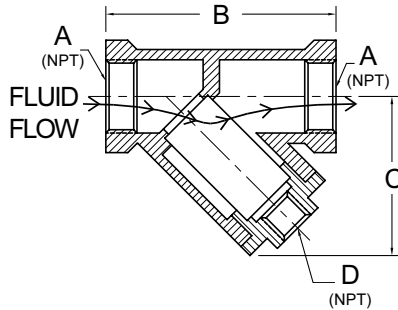

BRONZE Y-STRAINERS

FOR MAXIMUM PROTECTION AGAINST FOREIGN PARTICLES

FEATURES

- HEAVY DUTY CAST BRONZE BODY.
- CAP IS THREADED AND GASKETED.
- BRASS BLOW-OFF OUTLET.
- Y-PATTERN BODY.
- SELF-ALIGNING SCREEN.
- TAPPED DRAIN PLUG OPENING IN CAP.
- TYPE 304 STAINLESS SCREEN #20 MESH.
- 150 PSI SATURATED STEAM.
- 300 PSI WOG NON-SHOCK.
- SELF-CLEANING.
- NON-ASBESTOS GASKET.

The PPE Y-Pattern Strainer offers maximum protection against foreign particles in piping systems and process equipment. The heavy duty cast bronze body and #20 mesh stainless steel screen are completely corrosion resistant. Protects regulators, pumps, meters, and other controls from damage due to sediment scale, metal chips, or other foreign materials. The bronze retainer cap is tapped and plugged for easy removal. Self-cleaning can be accomplished by opening the valve or plug connected to the blow-off outlet.

BRONZE Y-STRAINERS

PART NO.	A THREAD SIZE	B (INCH)	C (INCH)	D PLUG (NPT)	PRICES	
					1-5	6+
YS14	1/4"	2.60	1.89	1/4"	\$10.25	\$9.80
YS38	3/8"	2.60	1.89	1/4"	9.70	9.30
YS12	1/2"	3.13	2.28	1/4"	10.50	10.05
YS34	3/4"	3.43	2.36	1/4"	14.95	14.30
YS1	1"	4.09	2.83	3/8"	22.20	21.30
YS114	1-1/4"	4.90	3.23	3/8"	36.90	35.35
YS112	1-1/2"	5.59	3.74	1/2"	44.95	43.00
YS2	2"	6.69	4.72	1/2"	73.75	70.60