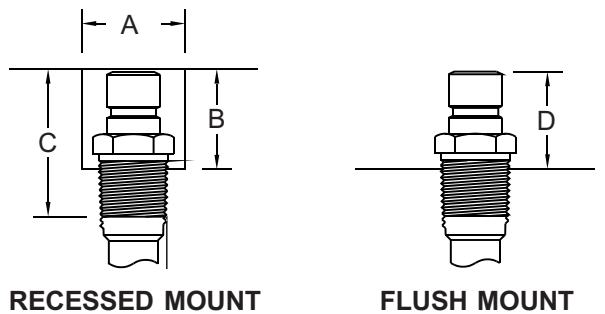

DIMENSION INFORMATION DRAWINGS

PLASTIC PROCESS EQUIPMENT, INC.

6385 Montessouri Street, Las Vegas, Nevada 89113
702-433-6385 • 800-258-8877 • Fax: 702-433-6388

11218 Challenger Avenue, Odessa, Florida 33556
727-834-8888 • 800-282-6783 • Fax: 727-834-8873

www.ppe.com • e-mail: sales@ppe.com

8303 CORPORATE PARK DRIVE, MACEDONIA (Cleveland), OHIO 44056, USA

216-367-7000 • Toll Free: 800-321-0562 • Fax: 216-367-7022 • Order Fax: 800-223-8305

Toll Free: USA, Canada & Mexico
800-362-0706