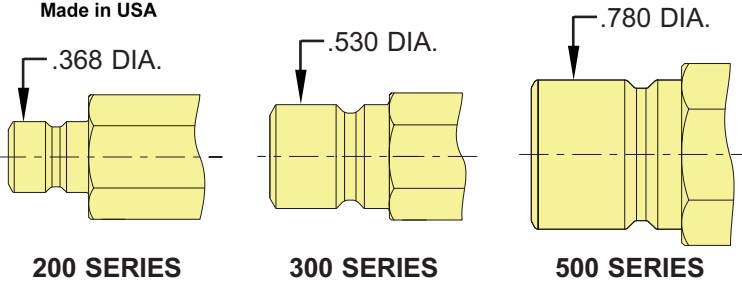

QUICK CHANGE PLUGS

MALE NPT & BSPT THREADS

ISO-9001
 MANUFACTURED IN A
 QUALITY SYSTEM CERTIFIED
 FACILITY.

200/300/500 SERIES • BRASS & STAINLESS STEEL

SERIES	THREAD TYPE	MATERIAL TYPE	THREAD SIZE	MINIMUM PLUG I.D.	PART NO.	QUANTITY PRICES		DIMENSION INFO				
						1-49	50+	A	B	C	D	
200 Series 	MALE NPT	BRASS	1/16" NPT	3/16"	PN-250	\$.50	\$.47	11/16"	11/16"	1"	5/8"	
			1/8" NPT	1/4"	PN-251	\$.30	\$.26	11/16"	11/16"	1"	5/8"	
			1/4" NPT	1/4"	PN-252	\$.49	\$.47	27/32"	15/16"	1-3/16"	7/8"	
		3/8" NPT	1/4"	PN-253	\$.71	\$.68	1"	15/16"	1-1/4"	29/32"		
		STAINLESS STEEL	1/16" NPT	3/16"	PN-250SS	\$ 1.50	\$ 1.42	11/16"	11/16"	1"	5/8"	
			1/8" NPT	1/4"	PN-251SS	\$ 1.11	\$ 1.05	11/16"	11/16"	1"	5/8"	
	1/4" NPT		1/4"	PN-252SS	\$ 1.58	\$ 1.50	27/32"	15/16"	1-3/16"	7/8"		
	MALE BSPT	BRASS	1/8" BSPT	1/4"	PN-251BSPT	\$.36	\$.34	11/16"	11/16"	1"	5/8"	
			1/4" BSPT	1/4"	PN-252BSPT	\$.54	\$.52	27/32"	15/16"	1-3/16"	7/8"	
			3/8" BSPT	1/4"	PN-253BSPT	\$ 1.32	\$ 1.25	1"	15/16"	1-1/4"	29/32"	
		STAINLESS STEEL	1/8" BSPT	1/4"	PN-251BSPTSS	\$ 1.21	\$ 1.15	11/16"	11/16"	1"	5/8"	
			1/4" BSPT	1/4"	PN-252BSPTSS	\$ 1.70	\$ 1.61	27/32"	15/16"	1-3/16"	7/8"	
3/8" BSPT			1/4"	PN-253BSPTSS	\$ 2.45	\$ 2.33	1"	15/16"	1-1/4"	29/32"		
300 Series 	MALE NPT	BRASS	1/16" NPT	3/16"	PN-350	\$.92	\$.88	1"	1-1/8"	1-7/16"	1-1/32"	
			1/8" NPT	15/64"	PN-351	\$.60	\$.57	1"	1-1/8"	1-7/16"	1-1/32"	
			1/4" NPT	3/8"	PN-352	\$.54	\$.51	1"	1-3/32"	1-7/16"	1-1/32"	
		3/8" NPT	3/8"	PN-353	\$.79	\$.76	1"	1-1/8"	1-7/16"	1-1/16"		
		1/2" NPT	3/8"	PN-354	\$ 1.17	\$ 1.12	1-3/16"	1-1/4"	1-9/16"	1-3/16"		
		STAINLESS STEEL	1/8" NPT	15/64"	PN-351SS	\$ 1.85	\$ 1.75	1"	1-1/8"	1-7/16"	1-1/32"	
	1/4" NPT		3/8"	PN-352SS	\$ 1.77	\$ 1.68	1"	1-3/32"	1-7/16"	1-1/32"		
	3/8" NPT		3/8"	PN-353SS	\$ 2.45	\$ 2.33	1"	1-1/8"	1-7/16"	1-1/16"		
	1/2" NPT		3/8"	PN-354SS	\$ 3.50	\$ 3.32	1-3/16"	1-1/4"	1-9/16"	1-3/16"		
	MALE BSPT		BRASS	1/8" BSPT	15/64"	PN-351BSPT	\$ 1.22	\$ 1.16	1"	1-1/8"	1-7/16"	1-1/32"
				1/4" BSPT	3/8"	PN-352BSPT	\$ 1.07	\$ 1.02	1"	1-3/32"	1-7/16"	1-1/32"
		3/8" BSPT		3/8"	PN-353BSPT	\$ 1.24	\$ 1.18	1"	1-1/8"	1-7/16"	1-1/16"	
1/2" BSPT		3/8"	PN-354BSPT	\$ 1.47	\$ 1.40	1-3/16"	1-1/4"	1-9/16"	1-3/16"			
STAINLESS STEEL		1/4" BSPT	3/8"	PN-352BSPTSS	\$ 1.90	\$ 1.80	1"	1-3/32"	1-7/16"	1-1/32"		
		3/8" BSPT	3/8"	PN-353BSPTSS	\$ 2.60	\$ 2.46	1"	1-1/8"	1-7/16"	1-1/16"		
	1/2" BSPT	3/8"	PN-354BSPTSS	\$ 3.75	\$ 3.55	1-3/16"	1-1/4"	1-9/16"	1-3/16"			
500 Series 	MALE NPT	BRASS	1/4"	3/8"	PN-552	\$ 2.05	\$ 1.96	1-3/16"	1-1/4"	1-9/16"	1-3/16"	
			3/8"	.484	PN-553	\$ 1.18	\$ 1.12	1-3/16"	1-1/4"	1-9/16"	1-3/16"	
			1/2"	5/8"	PN-554	\$ 1.40	\$ 1.34	1-1/4"	1-1/2"	1-11/16"	1-1/2"	
		3/4"	5/8"	PN-556	\$ 2.20	\$ 2.10	1-1/2"	1-9/16"	1-3/4"	1-9/16"		
		STAINLESS STEEL	3/8"	.484	PN-553SS	\$ 3.40	\$ 3.23	1-3/16"	1-1/4"	1-9/16"	1-3/16"	
			1/2"	5/8"	PN-554SS	\$ 3.78	\$ 3.59	1-1/4"	1-1/2"	1-11/16"	1-1/2"	
	3/4"		5/8"	PN-556SS	\$ 4.45	\$ 4.15	1-1/2"	1-9/16"	1-3/4"	1-9/16"		
	MALE BSPT	BRASS	1/4" BSPT	3/8"	PN-552BSPT	\$ 2.25	\$ 2.16	1-3/16"	1-1/4"	1-9/16"	1-3/16"	
			3/8" BSPT	.484	PN-553BSPT	\$ 1.51	\$ 1.44	1-3/16"	1-1/4"	1-9/16"	1-3/16"	
			1/2" BSPT	5/8"	PN-554BSPT	\$ 1.58	\$ 1.50	1-1/4"	1-1/2"	1-11/16"	1-1/2"	