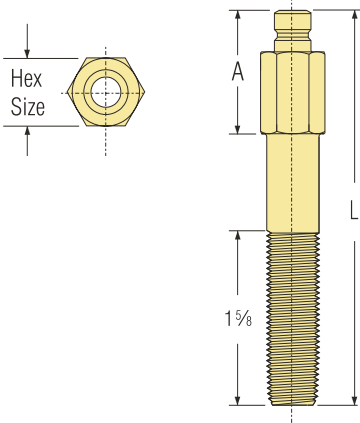

STAINLESS PLUG EXTENSIONS

200 SERIES

300 SERIES

500 SERIES