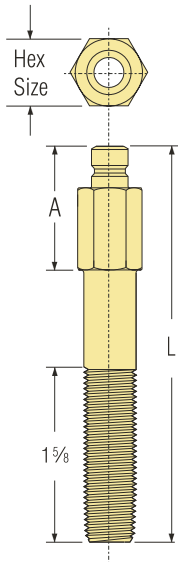

* DENOTES BSPT BRITISH STANDARD PIPE TAPERED

1/2" NPT PIPE EXTENSIONS							1/2" NPT PIPE EXTENSIONS						
PART NO.	L	PIPE THREAD SIZE	HEX SIZE	A	PRICES		PART NO.	L	PIPE THREAD SIZE	HEX SIZE	A	PRICES	
	LENGTH				1-24	25+		LENGTH				1-24	25+
354X212	2-1/2"	1/2"	7/8"	1-1/8"	\$4.50	\$4.30	554X212	2-1/2"	1/2"	7/8"	1-1/8"	\$4.70	\$4.50
354X4	4"	1/2"	7/8"	1-1/2"	\$5.75	\$5.50	554X4	4"	1/2"	7/8"	1-1/2"	\$5.80	\$5.55
354X512	5-1/2"	1/2"	7/8"	1-1/2"	\$7.45	\$7.15	554X512	5-1/2"	1/2"	7/8"	1-1/2"	\$6.40	\$6.10
354X7	7"	1/2"	7/8"	1-1/2"	\$9.45	\$9.10	554X7	7"	1/2"	7/8"	1-1/2"	\$7.90	\$7.55
354X812	8-1/2"	1/2"	7/8"	1-1/2"	11.50	11.10	554X812	8-1/2"	1/2"	7/8"	1-1/2"	\$9.50	\$9.05
354X10	10"	1/2"	7/8"	1-1/2"	13.50	13.05	554X10	10"	1/2"	7/8"	1-1/2"	11.30	10.80
354X1112	11-1/2"	1/2"	7/8"	1-1/2"	15.55	15.05	554X1112	11-1/2"	1/2"	7/8"	1-1/2"	12.95	12.40
354X13	13"	1/2"	7/8"	1-1/2"	17.65	17.10	554X13	13"	1/2"	7/8"	1-1/2"	14.70	14.05