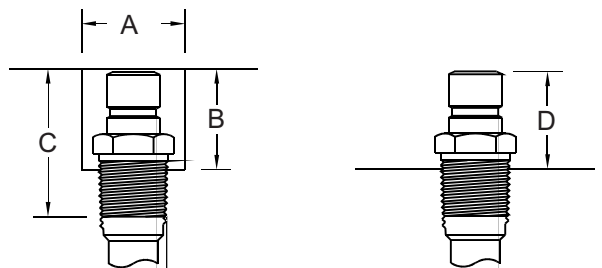

DIMENSION INFORMATION DRAWINGS

RECESSED MOUNT

FLUSH MOUNT

PLASTIC PROCESS EQUIPMENT, INC.

8303 CORPORATE PARK DRIVE
MACEDONIA, OHIO 44056
216-367-7000 • FAX: 216-367-7022
TOLL FREE: 800-321-0562

6385 MONTESSOURI STREET
LAS VEGAS, NEVADA 89113
702-433-6385 • FAX: 702-433-6388
TOLL FREE: 800-258-8877

www.ppe.com
e-mail: sales@ppe.com

Toll Free: USA, Canada & Mexico
800-362-0706

Order Fax: 800-223-8305