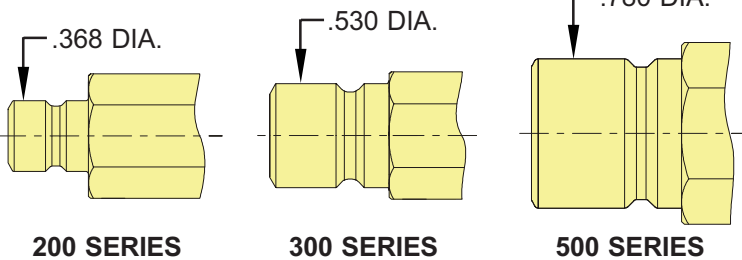

Made in USA

300 SERIES

500 SERIES