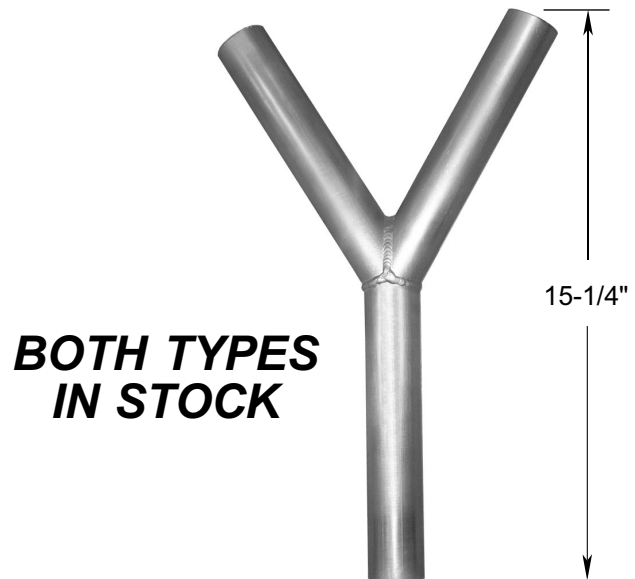

- Two types available:
Steel (EMT Tubing) or Stainless Steel.
- Thin wall section tubing avoids trapping fines or powders.
- Ends are slightly chamfered on the inside.
- 6" length permits the use of two clamps per side for greater sealing.
- Both types in stock.

HOSE I.D.	STEEL PART NO.	PRICE EACH	STAINLESS STEEL PART NO.	PRICE EACH
1"	VHS100	\$10.30	VHS100SS	\$10.90
1-1/4"	VHS114	\$10.30	VHS114SS	\$10.90
1-1/2"	VHS112	\$10.30	VHS112SS	\$11.40
1-3/4"	VHS134	\$10.75	VHS134SS	\$12.40
2"	VHS200	\$10.30	VHS200SS	\$12.40
2-1/4"	VHS214	\$10.50	VHS214SS	\$14.20
2-1/2"	VHS212	\$11.30	VHS212SS	\$14.20
3"	VHS300	\$11.30	VHS300SS	\$14.90
3-1/2"	VHS312	\$11.30	VHS312SS	\$25.00
4"	VHS400	\$11.50	VHS400SS	\$25.00

30° Y- ADAPTORS - SPLITTERS FOR VACUUM HOSE

2 TYPES ALUMINUM OR STAINLESS STEEL

Split your material flow. These welded aluminum or stainless steel 16 ga. Y-Adaptor pipes are excellent splitters for vacuum systems. The rigid heavy gauge thin wall construction is designed for use with vacuum hose and/or material transport tubing systems. The thin wall reduces the chance of trapping beads or fines.

HOSE I.D.	ALUMINUM PART NO.	PRICE EACH	STAINLESS STEEL PART NO.	PRICE EACH
1"	Y1000	\$54.35	Y1000SS	\$55.80
1-1/4"	Y1250	\$60.00	Y1250SS	\$60.00
1-1/2"	Y1500	\$18.40	Y1500SS	\$46.30
1-3/4"	Y1750	\$18.65	Y1750SS	\$50.90
2"	Y2000	\$21.00	Y2000SS	\$51.85
2-1/4"	Y2250	\$24.40	Y2250SS	\$56.30
2-1/2"	Y2500	\$25.45	Y2500SS	\$58.65
3"	Y3000	\$28.80	Y3000SS	\$63.95
3-1/2"	Y3500	\$36.35	Y3500SS	\$71.15
4"	Y4000	\$34.00	Y4000SS	\$75.25