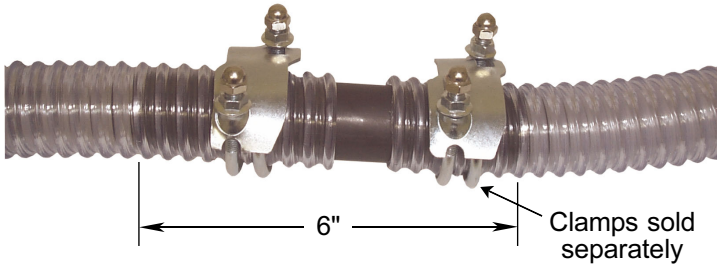

VACUUM HOSE SPLICER FOR SPLICING VACUUM HOSES

2 TYPES STEEL OR STAINLESS STEEL

We suggest you always use a one piece hose to eliminate joints along your vacuum hose lines. However, if you must splice, use our thin wall splicers.

- Two types available:
Steel (EMT Tubing) or Stainless Steel.
- Thin wall section tubing avoids trapping fines or powders.
- Ends are slightly chamfered on the inside.
- 6" length permits the use of two clamps per side for greater sealing.
- Both types in stock.

HOSE I.D.	STEEL PART NO.	PRICE EACH	STAINLESS STEEL PART NO.	PRICE EACH
1"	VHS100	\$10.30	VHS100SS	\$10.90
1-1/4"	VHS114	\$10.30	VHS114SS	\$10.90
1-1/2"	VHS112	\$10.30	VHS112SS	\$11.40
1-3/4"	VHS134	\$10.75	VHS134SS	\$12.40
2"	VHS200	\$10.30	VHS200SS	\$12.40
2-1/4"	VHS214	\$10.50	VHS214SS	\$14.20
2-1/2"	VHS212	\$11.30	VHS212SS	\$14.20
3"	VHS300	\$11.30	VHS300SS	\$14.90
3-1/2"	VHS312	\$11.30	VHS312SS	\$25.00
4"	VHS400	\$11.50	VHS400SS	\$25.00

30° Y- ADAPTORS - SPLITTERS FOR VACUUM HOSE

2 TYPES ALUMINUM OR STAINLESS STEEL

Split your material flow. These welded aluminum or stainless steel 16 ga. Y-Adaptor pipes are excellent splitters for vacuum systems. The rigid heavy gauge thin wall construction is designed for use with vacuum hose and/or material transport tubing systems. The thin wall reduces the chance of trapping beads or fines.