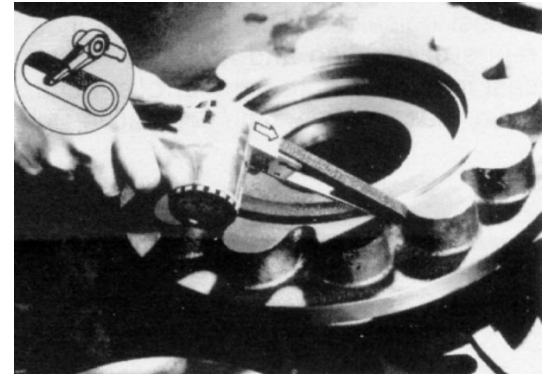

COMPACT AND LIGHT WEIGHT TO LET YOU DO MORE FASTER.

A revolutionary small and lightweight belt sander with high performance pneumatic motor for scores of sanding jobs. It is ideal for all materials and eliminates filing. For optimum performance, it goes deep into hard-to-get-at places, in corners, on spherical surfaces, and round surfaces.

— CAUTION —

Always wear safety glasses while using any tool. If necessary wear ear protection to avoid noise exposure. If vibration exists wear vibration dampening gloves.

PRICE
\$97.⁰⁰

MODEL SM-610
(old model BS-10)

FREE ANGLE SELECTION

Grip can be freely set to match working conditions and the shape of the work by screw adjustment only.

EASY CHANGING OF BELTS

Push, slip off the old belt ... push, and slip on the new one. Changing belts is easy and quick to further improve work efficiency.