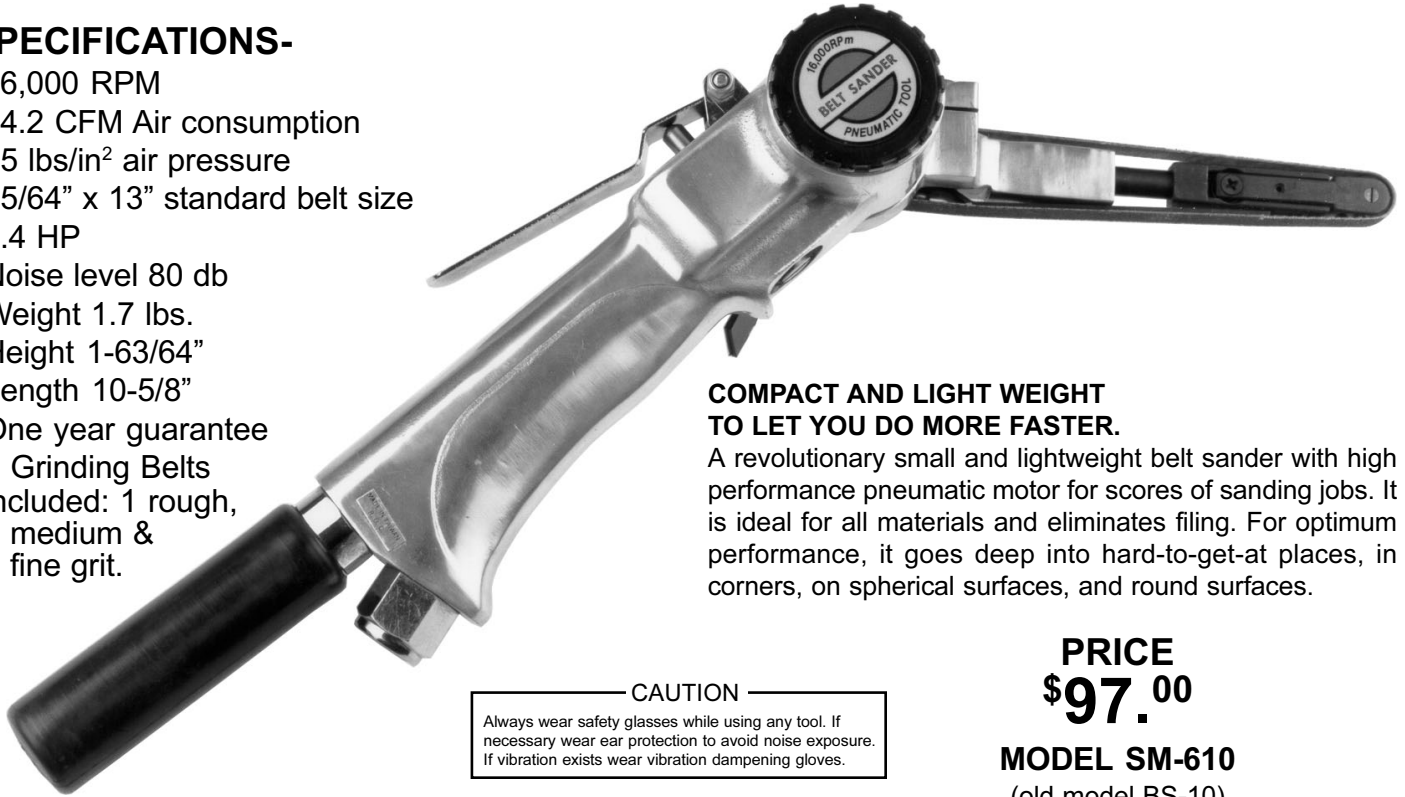

LIGHTWEIGHT BELT SANDER

PNEUMATIC

-SPECIFICATIONS-

- 16,000 RPM
- 14.2 CFM Air consumption
- 85 lbs/in² air pressure
- 25/64" x 13" standard belt size
- 0.4 HP
- Noise level 80 db
- Weight 1.7 lbs.
- Height 1-63/64"
- Length 10-5/8"
- One year guarantee
- 3 Grinding Belts included: 1 rough, 1 medium & 1 fine grit.

COMPACT AND LIGHT WEIGHT TO LET YOU DO MORE FASTER.

A revolutionary small and lightweight belt sander with high performance pneumatic motor for scores of sanding jobs. It is ideal for all materials and eliminates filing. For optimum performance, it goes deep into hard-to-get-at places, in corners, on spherical surfaces, and round surfaces.