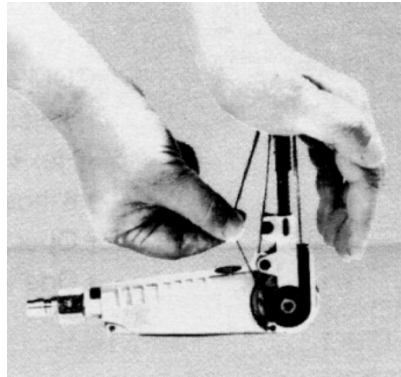

COMPACT AND LIGHT WEIGHT TO LET YOU DO MORE FASTER.

A revolutionary small and lightweight belt sander with high performance pneumatic motor for scores of sanding jobs. It is ideal for all materials and eliminates filing. For optimum performance, it goes deep into hard-to-get-at places, in corners, on spherical surfaces, and round surfaces.

— CAUTION —

Always wear safety glasses while using any tool. If necessary wear ear protection to avoid noise exposure. If vibration exists wear vibration dampening gloves.

PRICE
\$97.⁰⁰

MODEL SM-610
(old model BS-10)

FREE ANGLE SELECTION

Grip can be freely set to match working conditions and the shape of the work by screw adjustment only.

EASY CHANGING OF BELTS

Push, slip off the old belt ... push, and slip on the new one. Changing belts is easy and quick to further improve work efficiency.