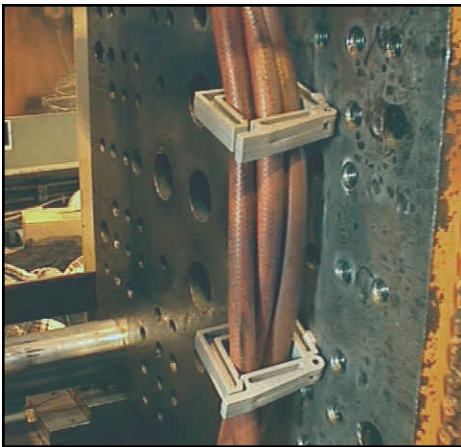

PLATEN HOSE CLIPS

SAFELY SECURES FLUID HOSES OR WIRES

THREADS DIRECTLY INTO YOUR PLATEN HOLES

SINGLE OR DOUBLE CLIPS.
EIGHT THREAD SIZES.

- Safely secures hoses or wires.
- Helps reduce wear from movement.
- Helps eliminate pinching or kinking.
- Eight thread sizes stocked.
- American and Metric threads.
- Singles & doubles in all thread sizes stocked.
- All models have safety wire tie down slot.
- Molded of high density Polyethylene.
- Flexes slightly to accept large hoses.

LARGE HOSE CLIPS

5 MODELS AVAILABLE

- 4 THREADED MODELS AND 1 THREADLESS, DRILLED FOR WALL MOUNTING.
- SCREWS INTO PLATEN HOLES.
- SAFELY SECURES HOSES AND WIRES.
- AVOIDS HOSE PINCHING OR RUBBING.
- NON-CONDUCTIVE FOR SHOCK PROTECTION.
- MOUNTS HORIZONTALLY OR VERTICALLY.
- HOLDS UP TO TWO 1 INCH HOSES.
- REUSABLE, MADE OF TOUGH ABS PLASTIC.
- GOOD TO 350°F