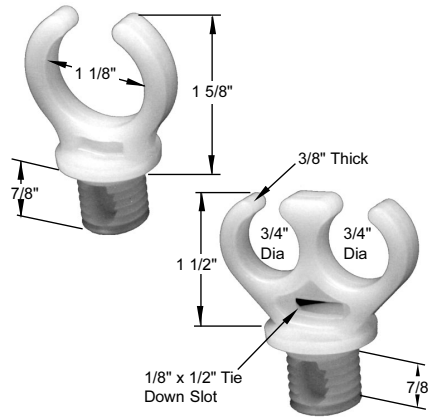

PLATEN HOSE CLIPS

SAFELY SECURES FLUID HOSES OR WIRES

THREADS DIRECTLY INTO YOUR PLATEN HOLES

SINGLE OR DOUBLE CLIPS.
EIGHT THREAD SIZES.

- Safely secures hoses or wires.
- Helps reduce wear from movement.
- Helps eliminate pinching or kinking.
- Eight thread sizes stocked.
- American and Metric threads.
- Singles & doubles in all thread sizes stocked.
- All models have safety wire tie down slot.
- Molded of high density Polyethylene.
- Flexes slightly to accept large hoses.

STANDARD SIZES

METRIC SIZES

THREAD SIZE	TYPE	FITS MAX. HOSE O.D.	PART NO.	PRICE	THREAD SIZE	TYPE	FITS MAX. HOSE O.D.	PART NO.	PRICE
1/2"-13	SINGLE	1-1/8"	PHC12S	\$.48 ea. ALL MODELS IN STOCK	M12 x 1.75mm	SINGLE	1-1/8"	PHCM12S	\$.48 ea. ALL MODELS IN STOCK
1/2"-13	DOUBLE	2 ea 3/4"	PHC12D		M12 x 1.75mm	DOUBLE	2 ea 3/4"	PHCM12D	
5/8"-11	SINGLE	1-1/8"	PHC58S		M14 x 2.00mm	SINGLE	1-1/8"	PHCM14S	
5/8"-11	DOUBLE	2 ea 3/4"	PHC58D		M14 x 2.00mm	DOUBLE	2 ea 3/4"	PHCM14D	
3/4"-10	SINGLE	1-1/8"	PHC34S		M16 x 2.00mm	SINGLE	1-1/8"	PHCM16S	
3/4"-10	DOUBLE	2 ea 3/4"	PHC34D		M16 x 2.00mm	DOUBLE	2 ea 3/4"	PHCM16D	
1"-8	SINGLE	1-1/8"	PHC10S		M20 x 2.50mm	SINGLE	1-1/8"	PHCM20S	
1"-8	DOUBLE	2 ea 3/4"	PHC10D		M20 x 2.50mm	DOUBLE	2 ea 3/4"	PHCM20D	

LARGE HOSE CLIPS

5 MODELS AVAILABLE

- 4 THREADED MODELS AND 1 THREADLESS, DRILLED FOR WALL MOUNTING.
- SCREWS INTO PLATEN HOLES.
- SAFELY SECURES HOSES AND WIRES.
- AVOIDS HOSE PINCHING OR RUBBING.
- NON-CONDUCTIVE FOR SHOCK PROTECTION.
- MOUNTS HORIZONTALLY OR VERTICALLY.
- HOLDS UP TO TWO 1 INCH HOSES.
- REUSABLE, MADE OF TOUGH ABS PLASTIC.
- GOOD TO 350°F

SNAPS OPEN

SNAPS CLOSED

THREAD SIZE	PART NO.	PRICE
1/2"-13	PHC12L	\$1.25 ea.
5/8"-11	PHC58L	
3/4"-10	PHC34L	
1"-8	PHC10L	
DRILLED FOR WALL MOUNT (NO THREAD)	PHC00L	\$1.10 ea.

PLASTIC PROCESS EQUIPMENT, INC.