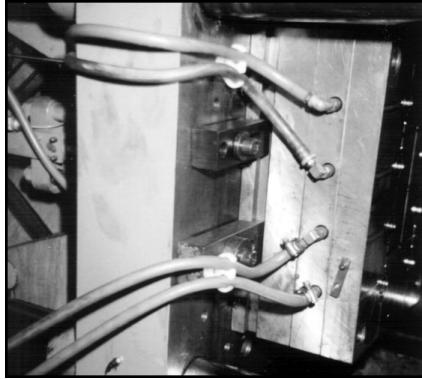

PLATEN HOSE CLIPS

SAFELY SECURES FLUID HOSES OR WIRES

THREADS DIRECTLY INTO YOUR PLATEN HOLES

SINGLE OR DOUBLE CLIPS.
EIGHT THREAD SIZES.

- Safely secures hoses or wires.
- Helps reduce wear from movement.
- Helps eliminate pinching or kinking.
- Eight thread sizes stocked.
- American and Metric threads.
- Singles & doubles in all thread sizes stocked.
- All models have safety wire tie down slot.
- Molded of high density Polyethylene.
- Flexes slightly to accept large hoses.

LARGE HOSE CLIPS

5 MODELS AVAILABLE

- 4 THREADED MODELS AND 1 THREADLESS, DRILLED FOR WALL MOUNTING.
- SCREWS INTO PLATEN HOLES.
- SAFELY SECURES HOSES AND WIRES.
- AVOIDS HOSE PINCHING OR RUBBING.
- NON-CONDUCTIVE FOR SHOCK PROTECTION.
- MOUNTS HORIZONTALLY OR VERTICALLY.
- HOLDS UP TO TWO 1 INCH HOSES.
- REUSABLE, MADE OF TOUGH ABS PLASTIC.
- GOOD TO 350°F