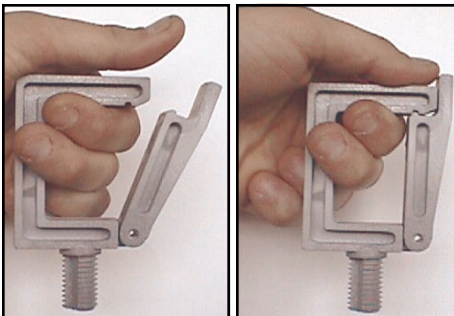

PLATEN HOSE CLIPS

SAFELY SECURES FLUID HOSES OR WIRES

THREADS DIRECTLY INTO YOUR PLATEN HOLES

SINGLE OR DOUBLE CLIPS.
EIGHT THREAD SIZES.

- Safely secures hoses or wires.
- Helps reduce wear from movement.
- Helps eliminate pinching or kinking.
- Eight thread sizes stocked.
- American and Metric threads.
- Singles & doubles in all thread sizes stocked.
- All models have safety wire tie down slot.
- Molded of high density Polyethylene.
- Flexes slightly to accept large hoses.

STANDARD SIZES

METRIC SIZES

THREAD SIZE	TYPE	FITS MAX. HOSE O.D.	PART NO.	PRICE	THREAD SIZE	TYPE	FITS MAX. HOSE O.D.	PART NO.	PRICE
1/2"-13	SINGLE	1-1/8"	PHC12S	\$.48 ea. ALL MODELS IN STOCK	M12 x 1.75mm	SINGLE	1-1/8"	PHCM12S	\$.48 ea. ALL MODELS IN STOCK
1/2"-13	DOUBLE	2 ea 3/4"	PHC12D		M12 x 1.75mm	DOUBLE	2 ea 3/4"	PHCM12D	
5/8"-11	SINGLE	1-1/8"	PHC58S		M14 x 2.00mm	SINGLE	1-1/8"	PHCM14S	
5/8"-11	DOUBLE	2 ea 3/4"	PHC58D		M14 x 2.00mm	DOUBLE	2 ea 3/4"	PHCM14D	
3/4"-10	SINGLE	1-1/8"	PHC34S		M16 x 2.00mm	SINGLE	1-1/8"	PHCM16S	
3/4"-10	DOUBLE	2 ea 3/4"	PHC34D		M16 x 2.00mm	DOUBLE	2 ea 3/4"	PHCM16D	
1"-8	SINGLE	1-1/8"	PHC10S		M20 x 2.50mm	SINGLE	1-1/8"	PHCM20S	
1"-8	DOUBLE	2 ea 3/4"	PHC10D		M20 x 2.50mm	DOUBLE	2 ea 3/4"	PHCM20D	

LARGE HOSE CLIPS

5 MODELS AVAILABLE

- 4 THREADED MODELS AND 1 THREADLESS, DRILLED FOR WALL MOUNTING.
- SCREWS INTO PLATEN HOLES.
- SAFELY SECURES HOSES AND WIRES.
- AVOIDS HOSE PINCHING OR RUBBING.
- NON-CONDUCTIVE FOR SHOCK PROTECTION.
- MOUNTS HORIZONTALLY OR VERTICALLY.
- HOLDS UP TO TWO 1 INCH HOSES.
- REUSABLE, MADE OF TOUGH ABS PLASTIC.
- GOOD TO 350°F

SNAPS OPEN

SNAPS CLOSED

THREAD SIZE	PART NO.	PRICE
1/2"-13	PHC12L	\$1.25 ea.
5/8"-11	PHC58L	
3/4"-10	PHC34L	
1"-8	PHC10L	
DRILLED FOR WALL MOUNT (NO THREAD)	PHC00L	\$1.10 ea.

PLASTIC PROCESS EQUIPMENT, INC.