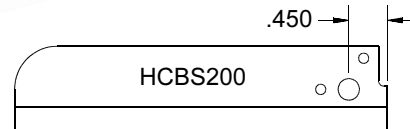

HOSE & PIPE CUTTERS

SAFELY CUTS RUBBER OR FLEXIBLE P.V.C. HOSE

FOR

**SAFE - QUICK - CLEAN - CUTS
ON RUBBER AND
FLEXIBLE PVC HOSE.**

- Small model cuts rubber through 1-1/2" Dia. and Class PVC up to 1-1/4"
- Large model cuts rubber through 2" Dia. and Class PVC to 1-1/4".
- Cuts up to 2" O.D. & 2-1/2" O.D.
- Can cut 28# PVC electrical pipe.
- Cuts square and clean
- Made in the U.S.A.

**BLADE: Long lasting
A-2 Steel PTFE coated
for easier cuts**

HCT135
8-1/2" Long
Wt. 4.3 oz.

**Tough Durable
Glass Filled Nylon**

Two Sizes Available

PART NO.	DESCRIPTION	PRICE
HCT135	STANDARD HOSE CUTTER 8-1/2" LONG	\$10.91
HCBT135	(FOR NEW MODEL HCT135 CUTTER) PTFE COATED BLADE	4.04
HCT200	LARGE HOSE CUTTER 9-1/2" LONG	11.88
HCBS200	(FOR LARGE CUTTER) STAINLESS STEEL BLADE	4.59

**BLADE:
All Stainless Steel**

HCT200
9-1/2" Long
Wt. 5 oz.

**Tough Durable
Glass Filled Nylon**

BHC1500
8-1/2" Long

**BUDGET
PRICED!**

- STAINLESS STEEL BLADE.
- PTFE COATED BLADE.
- REVERSIBLE BLADE FOR DOUBLE THE LIFE.
- MOLDED NYLON HANDLES.
- CUTS RUBBER HOSE UP TO 1-1/2" DIA.
- SPRING LOADED HANDLES.
- HANDLE LOCK CLIP KEEPS HANDLES SAFELY CLOSED DURING STORAGE.
- LIGHTWEIGHT - 3.7 OUNCES.