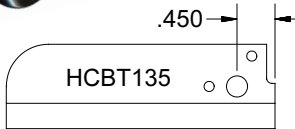

HOSE & PIPE CUTTERS

SAFELY CUTS RUBBER OR FLEXIBLE P.V.C. HOSE

FOR

**SAFE - QUICK - CLEAN - CUTS
ON RUBBER AND
FLEXIBLE PVC HOSE.**

- Small model cuts rubber through 1-1/2" Dia. and Class PVC up to 1-1/4"
- Large model cuts rubber through 2" Dia. and Class PVC to 1-1/4".
- Cuts up to 2" O.D. & 2-1/2" O.D.
- Can cut 28# PVC electrical pipe.
- Cuts square and clean
- Made in the U.S.A.

**BLADE: Long lasting
A-2 Steel PTFE coated
for easier cuts**

HCT135
8-1/2" Long
Wt. 4.3 oz.

**Tough Durable
Glass Filled Nylon**

Two Sizes Available

PART NO.	DESCRIPTION	PRICE
HCT135	STANDARD HOSE CUTTER 8-1/2" LONG	\$10.91
HCBT135	(FOR NEW MODEL HCT135 CUTTER) PTFE COATED BLADE	4.04
HCT200	LARGE HOSE CUTTER 9-1/2" LONG	11.88
HCBS200	(FOR LARGE CUTTER) STAINLESS STEEL BLADE	4.59