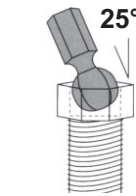

1.5mm, 2mm, 2.5mm,
3mm, 4mm, 5mm,
6mm, 8mm, 10mm

Part No. **W1392**
\$3.95 set

LONG ARM SETS WITH CASE

12 PIECE AMERICAN

12 SAE SIZES:

.050"
1/16"
5/64"
3/32"
7/64"
1/8"
9/64"
5/32"
3/16"
7/32"
1/4"
5/16"

Part No. **W1393**
\$4.10 set

9 PIECE METRIC

9 METRIC SIZES:

1.5mm
2mm
2.5mm
3mm
4mm
5mm
6mm
8mm
10mm

Part No. **W1394**
\$4.30 set

25 PIECE HEX KEY SET WITH CASE AMERICAN & METRIC

12 SAE SIZES: 1/16", 5/64", 3/32", 7/64",
1/8", 9/64", 5/32", 3/16", 7/32", 1/4", 5/16", 3/8"

13 METRIC SIZES: 1.5mm, 2mm, 2.5mm, 3mm, 4mm,
4.5mm, 5mm, 5.5mm, 6mm, 7mm, 8mm, 9mm, 10mm

Part No. **HKS25** \$8.50 set

22 PIECE **BALL END** SET WITH CASE AMERICAN & METRIC

One end
Standard
Hex.

Ball End Hex Keys
allow access to screw
heads at angles up to 25°.

One end
Ball End Hex.

13 SAE SIZES: .050", 1/16", 5/64", 3/32",
7/64", 1/8", 9/64", 5/32", 3/16", 7/32", 1/4", 5/16", 3/8"

9 METRIC SIZES: 1.5mm, 2mm, 2.5mm, 3mm,
4mm, 5mm, 6mm, 8mm, 10mm

Part No. **W80280** \$12.00 set